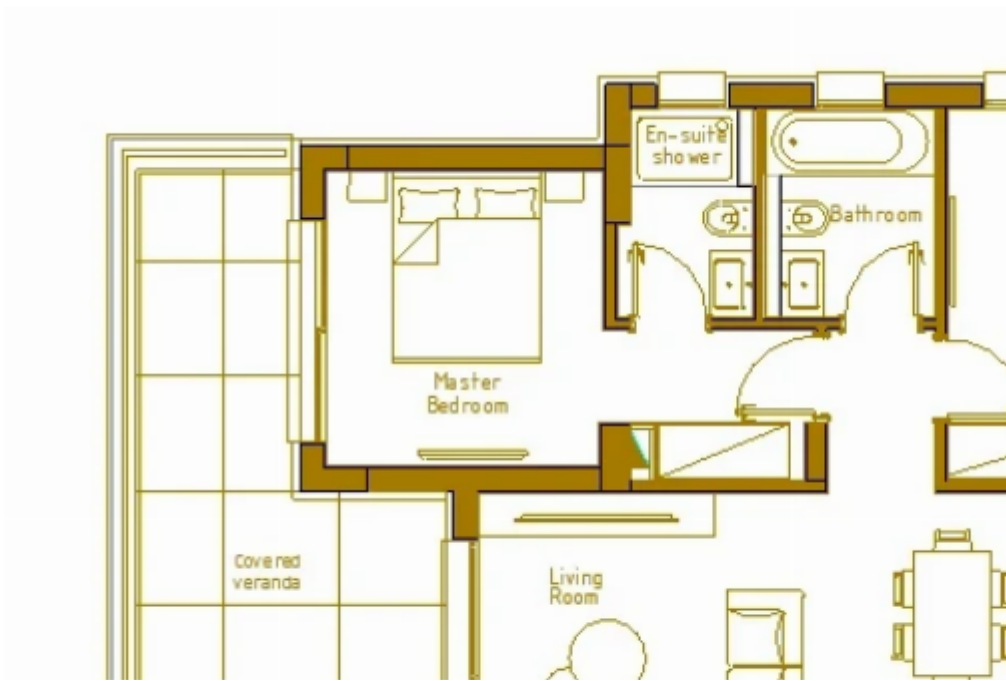

Stylish 2-Bedroom Apartment with Veranda in Agios

Athanasios

Limassol, Panthea-Grammar-School-Agios-Athanasios-4105 ,
Cyprus

Offered at: € 360,000

Estate ID: 28555

Ref: MLS-80284

Bathrooms: **2**

Bedrooms: **2**

Available from: **2026-04-10**

Offered at: **360,000**

Type: **Apartment**

Veranda: **20 m²**

Discover modern Mediterranean living in this brand-new 2-bedroom apartment in the sought-after residential area of Agios Athanasios, Limassol. Located just minutes from top schools, shops, and the beach, this stylish home combines comfort, convenience, and investment potential in one elegant package. ? Key Features: Indoor Area: 77 m² of intelligently designed interior space Covered Veranda: 20 m² perfect for relaxing or entertaining 2 Bedrooms & 2 Bathrooms for practical everyday living Located on the 2nd Floor of a newly constructed energy-efficient building Energy Class A with thermal insulation, double glazing & underfloor heating Photovoltaic panels for communal areas & provis...