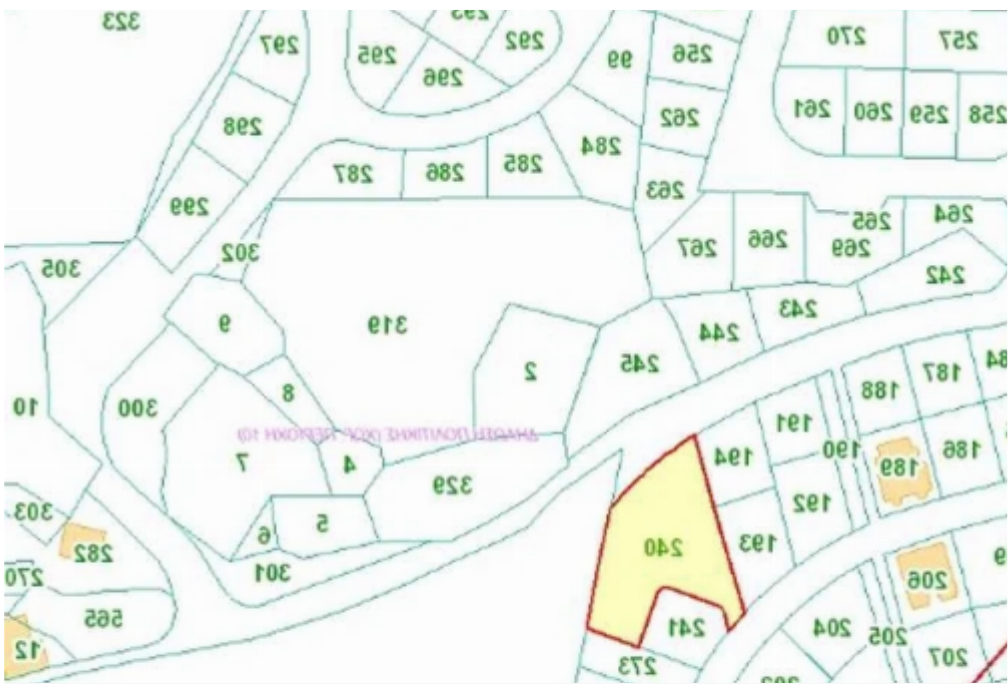

Residential land 1798 m²

Limassol, Episkopi-4620 , Cyprus

Offered at: € 540,000

Estate ID: 28602

Ref: ba5885282

Total plot's-land's area: **1798 m²**

Coverage: **45 %**

Available from: **2026-04-10**

Offered at: **540,000**

Type: **Residential**

""Plot with clear view of Episcopi Bay Near Episcopiana Hotel""...

Estate on map:

image not found or type unknown