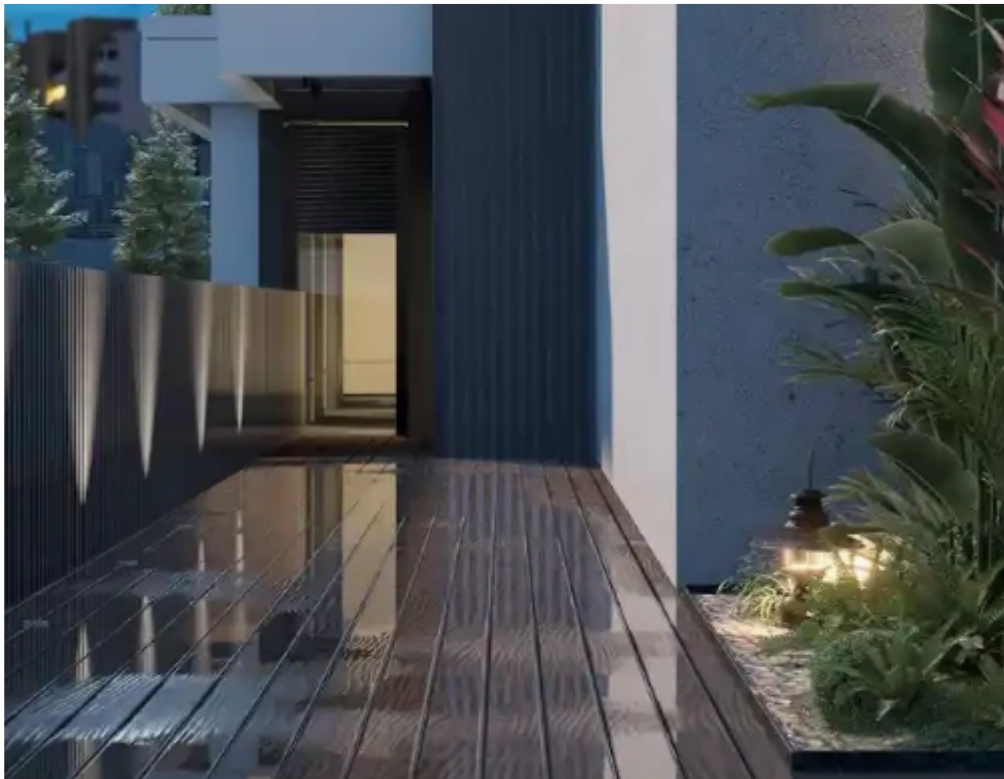

2-bedroom apartment for sale

Limassol, Era-Apollon-Petros-And-Pavlos-3075 , Cyprus

Offered at: € 320,000

Estate ID: 28605

Ref: ba5412773

Bathrooms: **2**

Bedrooms: **2**

Parking spaces: **Covered cars**

Available from: **2026-04-10**

Offered at: **320,000**

Type: **Apartment**

*****One of the most exceptional boutique residences is being launched in the heart of PETROU KA PAVLOU – Limassol. This beauty features 8 apartments, 1 of Three bedrooms, 5 of two bedrooms & 2 of one bedroom creating a merge of highly demanded apartments in the heart of the city. Captivating a luxurious lifestyle, this new development sets the standards exceptionally high to mark yet another magnificent project.*****...