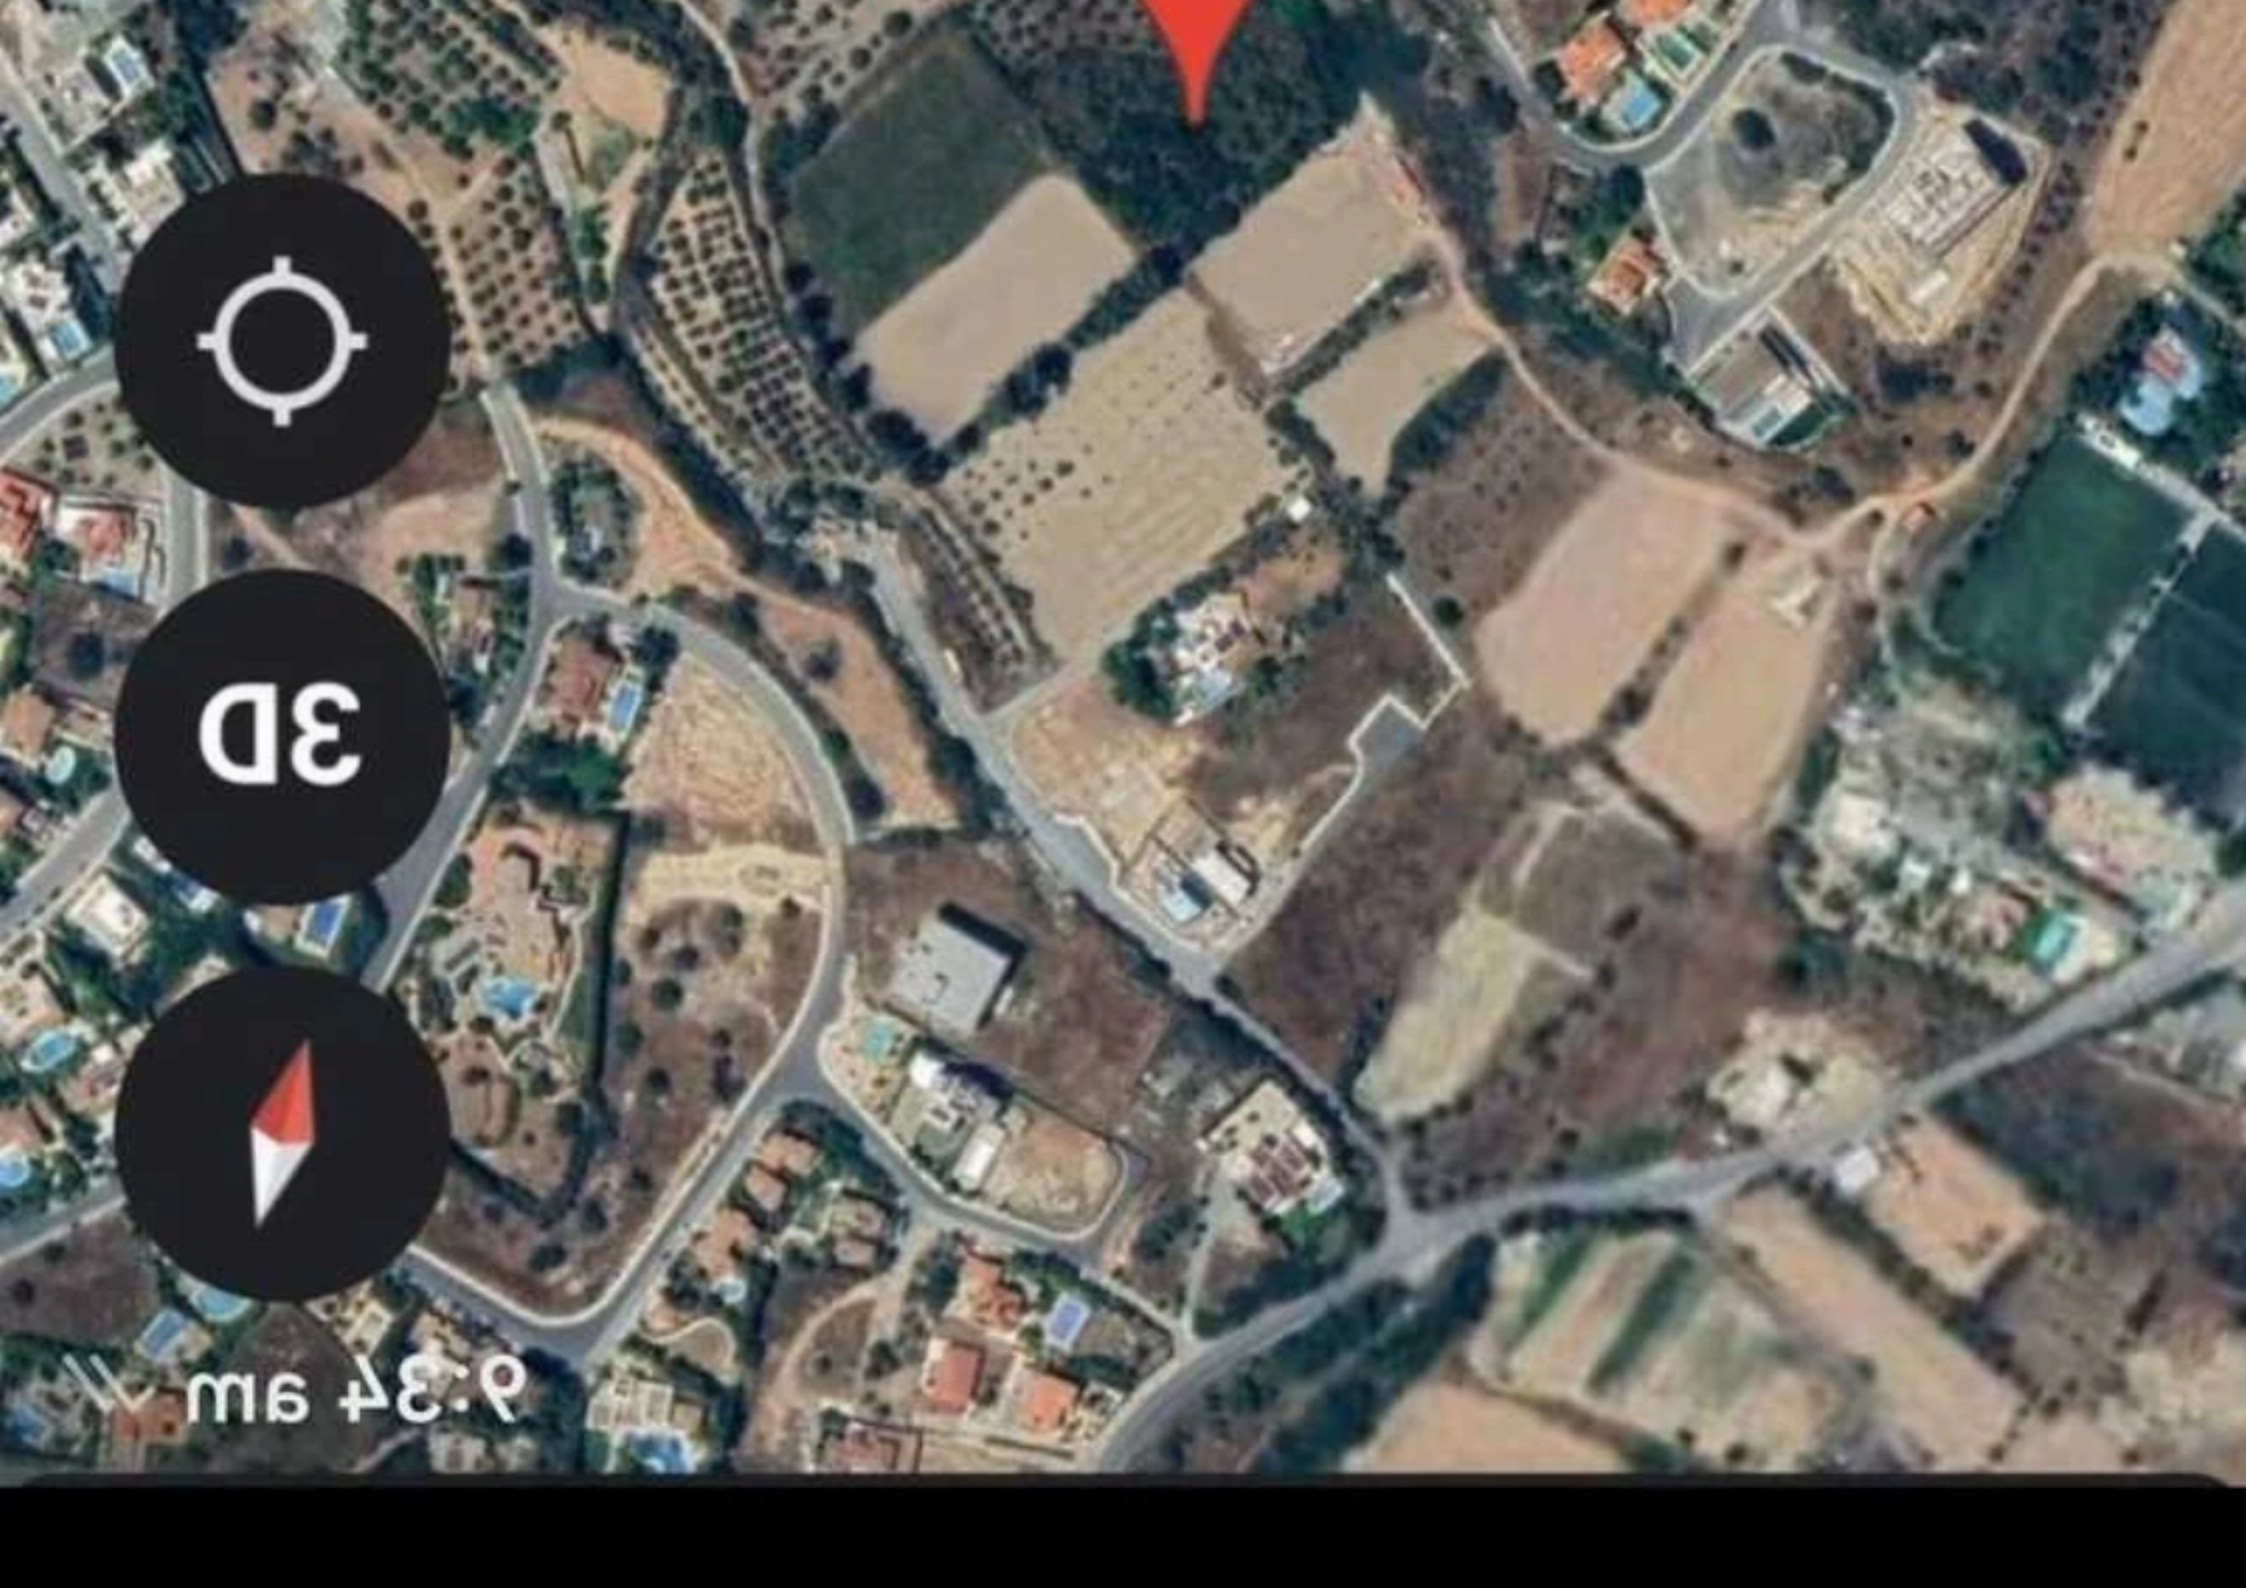

(Share) Residential land 4002

m²

Limassol, Old-Bridge-And-Royal-Gardens-Potamos-Germasogeias-4041 , Cyprus

Offered at: € 950,000

Estate ID: 28609

Ref: ba5978771

Total plot's-land's area: **4002 m²**

Coverage: **1250 %**

Density: **25 %**

Available from: **2026-04-10**

Offered at: **950,000**

Type: **Residential**

*****For sale this gross 4002 sqm (net approximately 3200 sqm) residential plot is located in Yermasoyia area in between Mesovounia and Kalogiry close to the round about and highway it is adjacent to the road plan with approximately 75sqm frontage where residential developments can be observed with luxurious houses and villas. Desirable location, quite, fresh nature, short driving distance from local amenities including supermarkets, shops, education, business and industrial centers is also just about one klm from the sea front. Opportunity with great prospects fot investor and development (not ready immediately yet). Can be divided to four 800sqm of residential plots or for unified develop...

Estate on map:

image not found or type unknown

9:34 AM