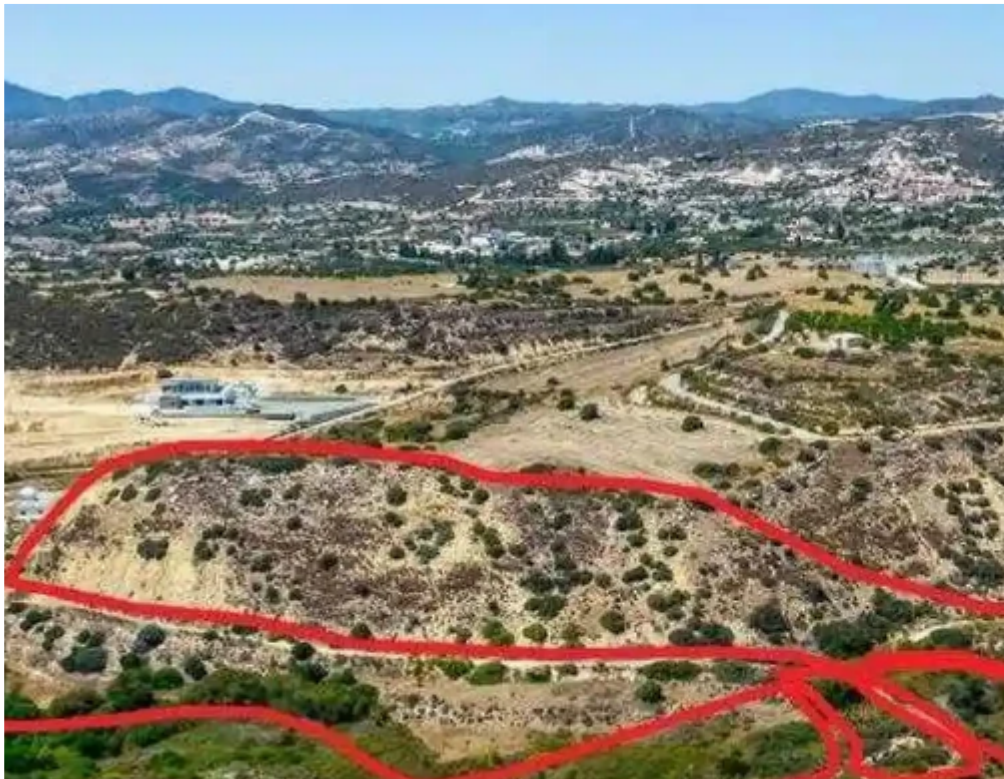

Agricultural land 30848 m²

Larnaka, Skarinou-7731 , Cyprus

Offered at: € 130,000

Estate ID: 28615

Ref: ba4778020

Total plot's-land's area: **30848 m²**

Coverage: **6 %**

Density: **6 %**

Available from: **2026-04-10**

Offered at: **130,000**

Type: **Agricultural**

""""The property is three adjacent fields in Skarinou. Are located 400m from Limassol - Nicosia motorway and 1,4km from the center of Skarinou. The property has a total land area of 30,848sqm. The fields fall within the Z1 protection zone.""""...