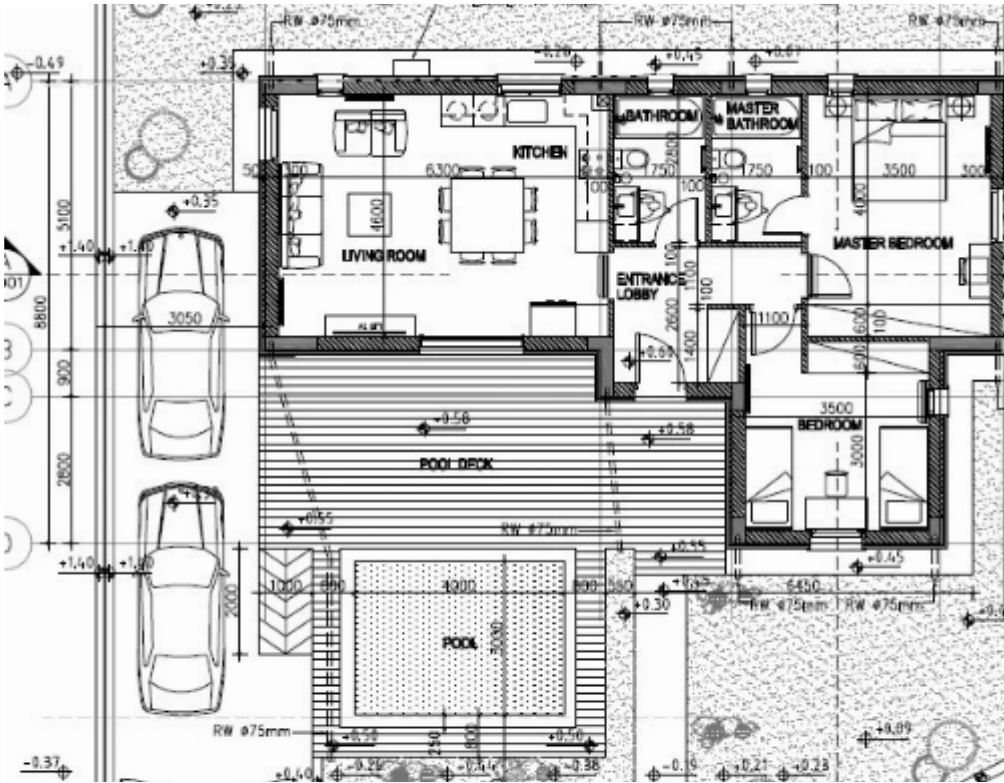

2-bedroom bungalow

Soultanina

Limassol, Apsiou-4542 , Cyprus

Offered at: € 300,000

Estate ID: 28640

Ref: pr92147425

Bathrooms: **2**

Bedrooms: **2**

Parking spaces: **1 cars**

Available from: **2026-04-10**

Offered at: **300,000**

Type: **PrivateHouse**

? ;Modern 2-Bedroom Bungalow for Sale in Apsiou, Limassol? ;Key Features?? Bedrooms: ;2? Bathrooms: ;2? Indoor Area: ;95 sqm (NET)? Plot Size: ;357 sqm? Parking: ;2 covered spaces? ;Location?? District: ;Limassol? Neighborhood: ;Limassol District Rural Villages? Village: ;Apsiou? Postal Code: ;4542? ;Why Choose This Bungalow?This ;stylish new bungalow ;combines ;contemporary design, energy efficiency and comfort ;in the picturesque village of ;Apsiou, just ;20 minutes from Limassol.? ;Layout & Interior? ;Spacious Living AreaBright ;open-plan living/dining areaFully equipped kitchen ;(appliances included)? ;Comfortable Bedrooms & Bathroo...