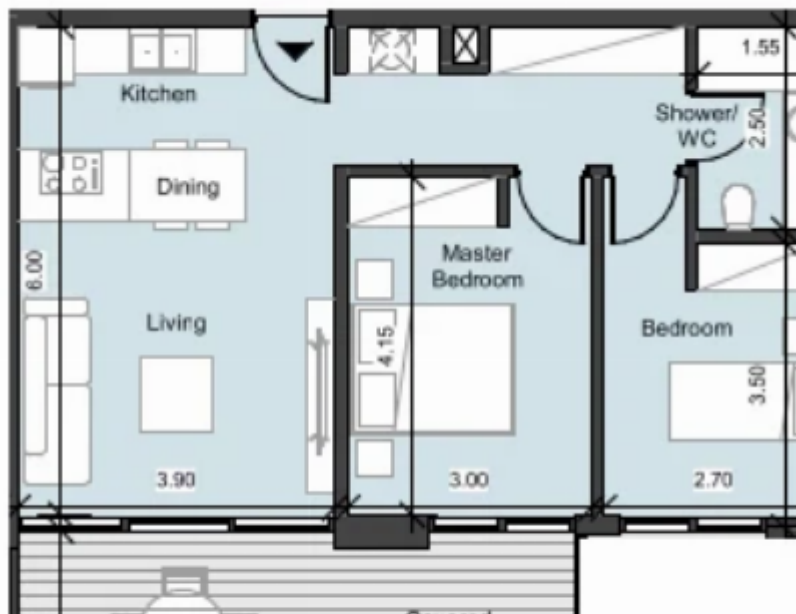

Modern 2-Bedroom Apartment in Prestigious Germasogeia, Limassol

Limassol, Dassoudi-Park-Papas-Potamos-Germasogeias-4040 ,
Cyprus

Offered at: €555,000

Estate ID: 28644

Ref: MLS-57120

Bathrooms: **2**

Bedrooms: **2**

Available from: **2026-04-10**

Offered at: **555,000**

Type: **Apartment**

Veranda: **18 m²**

Discover the perfect blend of tranquility and urban living with this brand new 2-bedroom apartment located in the sought-after Papas area of Potamos Germasogeias, Limassol. Designed with Japanese-inspired minimalism, this boutique residence offers an exclusive lifestyle just moments from the vibrant heart of the city. Property Highlights: Spacious 63 sqm of indoor living space 18 sqm covered veranda, perfect for outdoor relaxation 2 bedrooms and 2 modern bathrooms Situated on the 2nd floor with serene neighborhood views Energy Efficiency Category A High ceilings (+3m) for enhanced sense of space Prime Location Benefits: Nestled in one of Limassol's most desirable neighborhoods, this apartm...