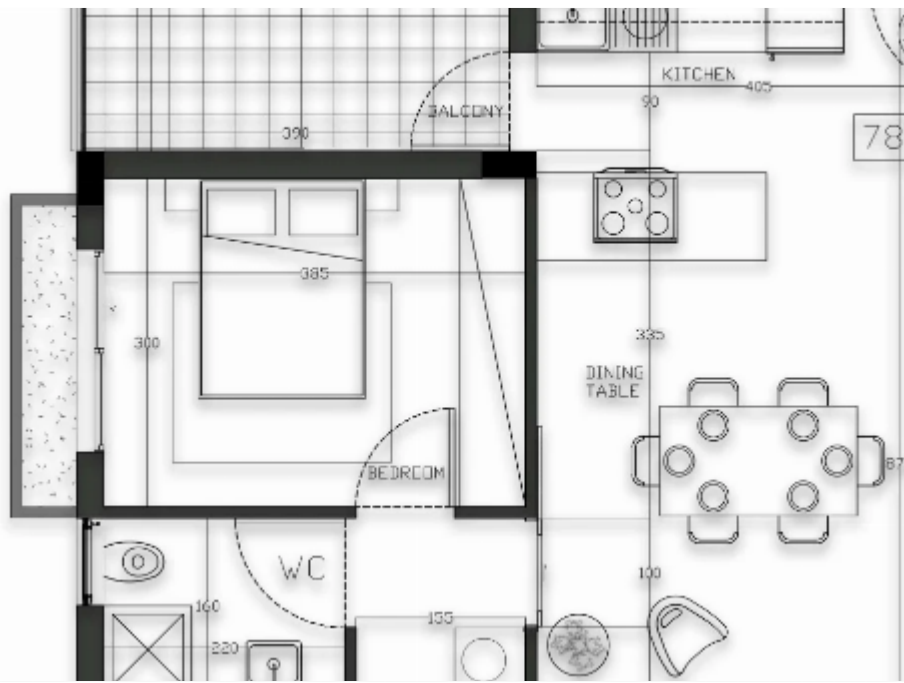

Modern 2-Bedroom Apartment with Panoramic Views in Ekali, Limassol

Limassol, Prymary-School-Agia-Phyla-Agia-Fylaxis-3115 , Cyprus

Offered at: € 315,000

Estate ID: 28711

Ref: MLS-10762

Bathrooms: **2**

Bedrooms: **2**

Available from: **2026-04-10**

Offered at: **315,000**

Type: **Apartment**

Veranda: **18 m²**

Discover contemporary living in this brand-new 2-bedroom apartment for sale in Limassol, nestled in the serene and green neighborhood of Ekali — one of the city's most desirable residential areas. Located on the 3rd floor of an exclusive low-rise building with only six residences, this stylish home offers a seamless blend of comfort, elegance, and functionality. With a generous internal area of 78 sqm and 18 sqm of covered veranda, the apartment features an open-plan layout, two spacious bedrooms, and two modern bathrooms. Large windows invite in abundant natural light while offering captivating forest and mountain views, starting from the very first floor.?? The building is designed to...