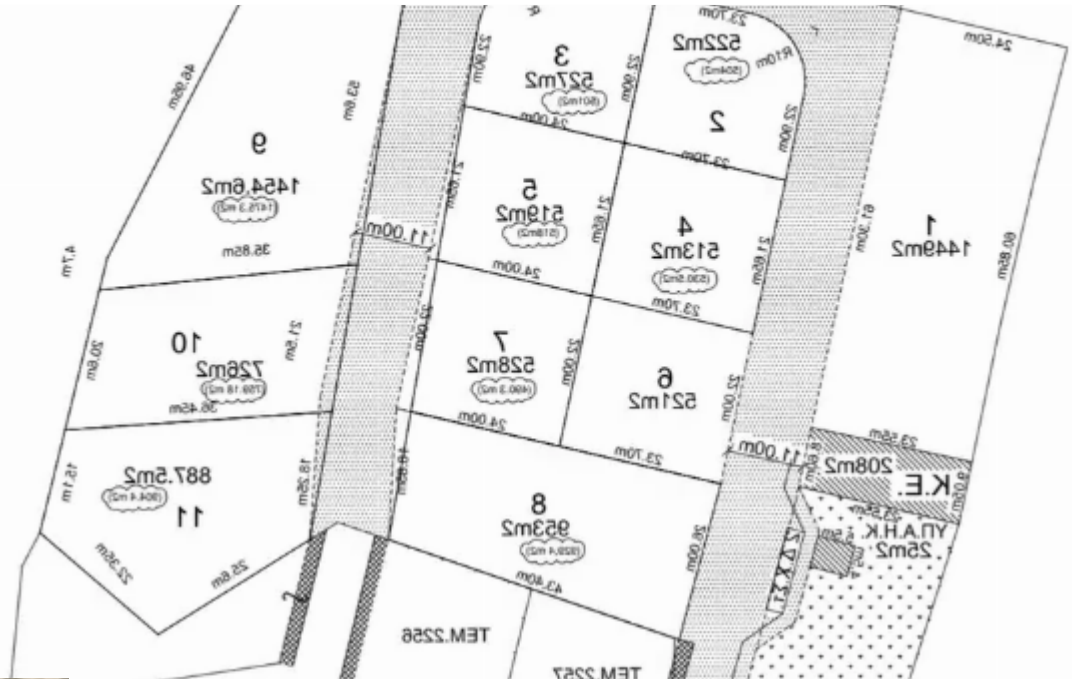

(Share) Residential land 1500 m² €490.000

Limassol, Foresk-Park-Panagia-Evangelistria-Agia-Fylaxis-3112 ,
Cyprus

Offered at: € 490,000

Estate ID: 28719

Ref: ba5201527

Total plot's-land's area: **1500 m²**

Coverage: **80 %**

Density: **80 %**

Available from: **2024-04-22**

Offered at: **490,000**

Type: **Residential**

image not found or type unknown

Planning zone: **Na7**

**Plot no9 from plan ** 1500sqm residential Plot for sale...

Estate on map: