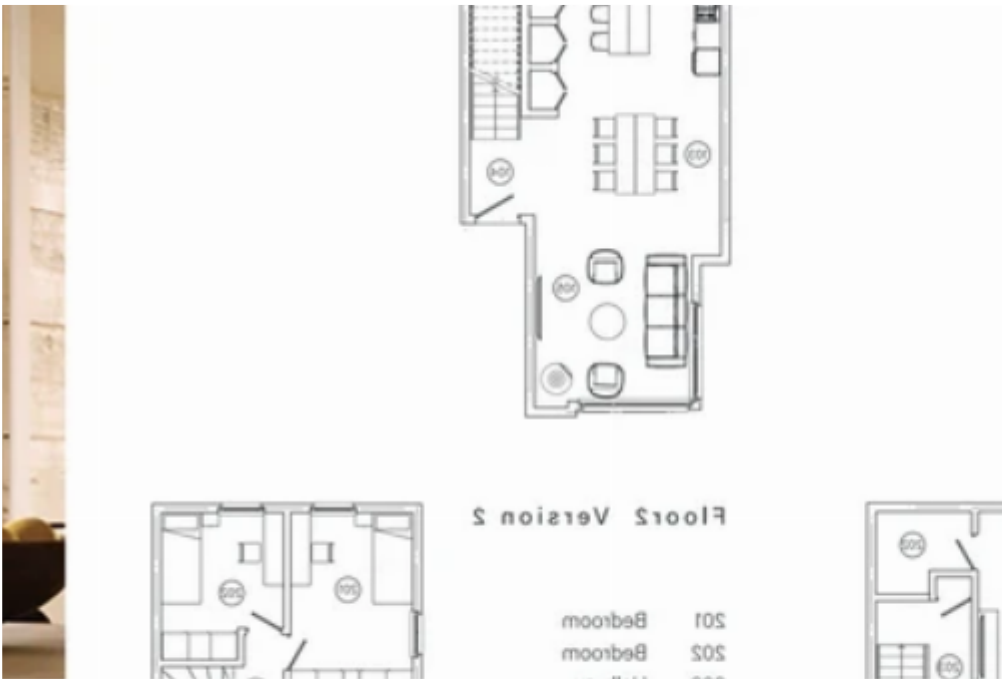

3-bedroom semi-detached for sale

Limassol, Moni-4525 , Cyprus

Offered at: € 500,000

Estate ID: 28720

Ref: ba5823947

Bathrooms: **3**

Bedrooms: **3**

Available from: **2026-04-10**

Offered at: **500,000**

Type: **SemidetachedHouse**

? Kruso No. 7 – Premium Eco Wooden Villa with Private Pool & Sea View | Moni, Limassol? Prime Location (4525):Moni area ;– Tranquil, upscale suburban village ?4 minutes from highway ;– Effortless access to Limassol & beyond ?Sea views ;– Serene Mediterranean panoramas ?Private community of 34 villas ;– Secure & exclusive? Villa Features:? ;141 sqm Interior Space ;– Two floors of modern luxury? ;3 Bedrooms + 3 Bathrooms ;– Ultimate privacy & convenience? ;296 sqm Private Plot ;– Ample outdoor space ?? ;Private Swimming Pool ;– Your personal oasis ????? ;9.5 sqm Covered Veranda ;– Ideal for alfresco dining ?? ;Eco W...