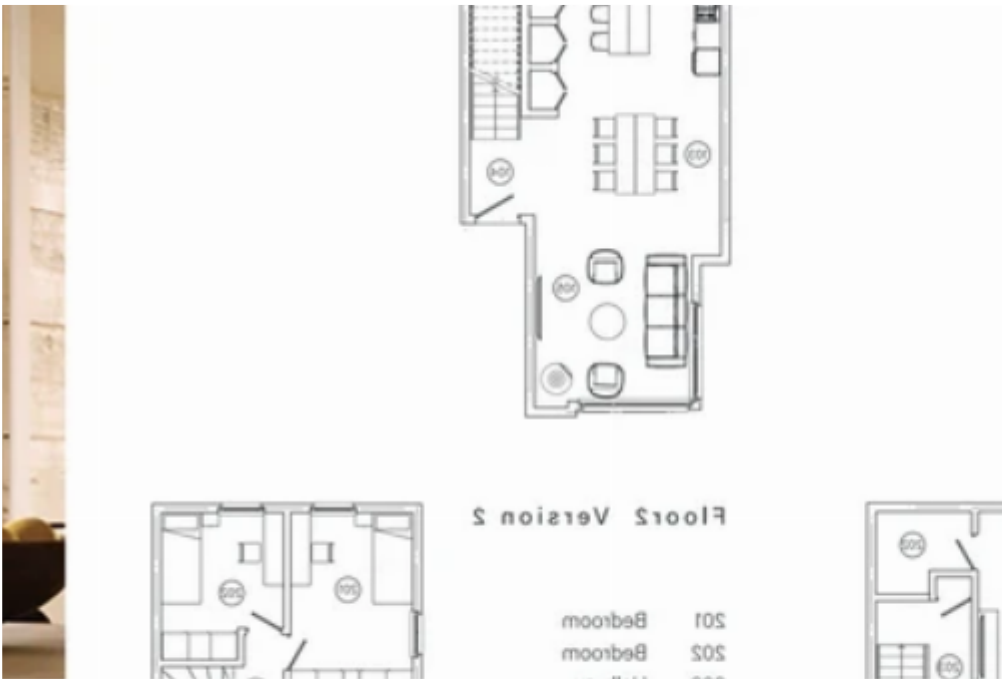

3-bedroom semi-detached for sale

Limassol, Moni-4525 , Cyprus

Offered at: € 500,000

Estate ID: 28720

Ref: ba5823947

Bathrooms: **3**

Bedrooms: **3**

Available from: **2026-04-10**

Offered at: **500,000**

Type: **SemidetachedHouse**

? Kruso No. 7 – Premium Eco Wooden Villa with Private Pool & Sea View | Moni, Limassol? Prime Location (4525):Moni area ;– Tranquil, upscale suburban village ?4 minutes from highway ;– Effortless access to Limassol & beyond ?Sea views ;– Serene Mediterranean panoramas ?Private community of 34 villas ;– Secure & exclusive? Villa Features: ? ;141 sqm Interior Space ;– Two floors of modern luxury? ;3 Bedrooms + 3 Bathrooms ;– Ultimate privacy & convenience? ;296 sqm Private Plot ;– Ample outdoor space ?? ;Private Swimming Pool ;– Your personal oasis ????? ;9.5 sqm Covered Veranda ;– Ideal for alfresco dining ?? ;Eco W...