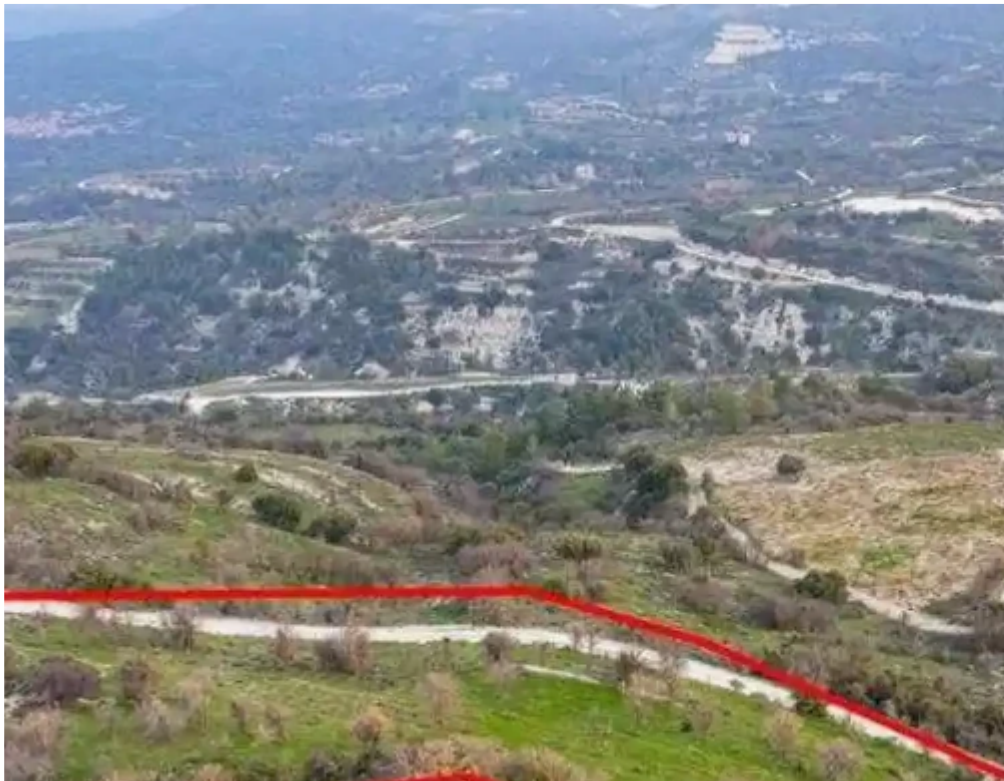

Agricultural land 4348 m²

Paphos, Salamiou-8620 , Cyprus

Offered at: € 5,500

Estate ID: 28745

Ref: ba4532832

Total plot's-land's area: **4348 m²**

Coverage: **10 %**

Density: **10 %**

Available from: **2026-04-10**

Offered at: **5,500**

Type: **Agricultural**

""""The property is a 62,5% share of an agricultural field in Salamiou. It is located 1km from Salamiou, 2km from Mesana and 1,2km from Salamiou-Kelokedara road. The field has a land area of 4,348sqm (the corresponding area is approximately 2,717.5sqm) and it is situated 50m from the nearest registered road to the east.""""...