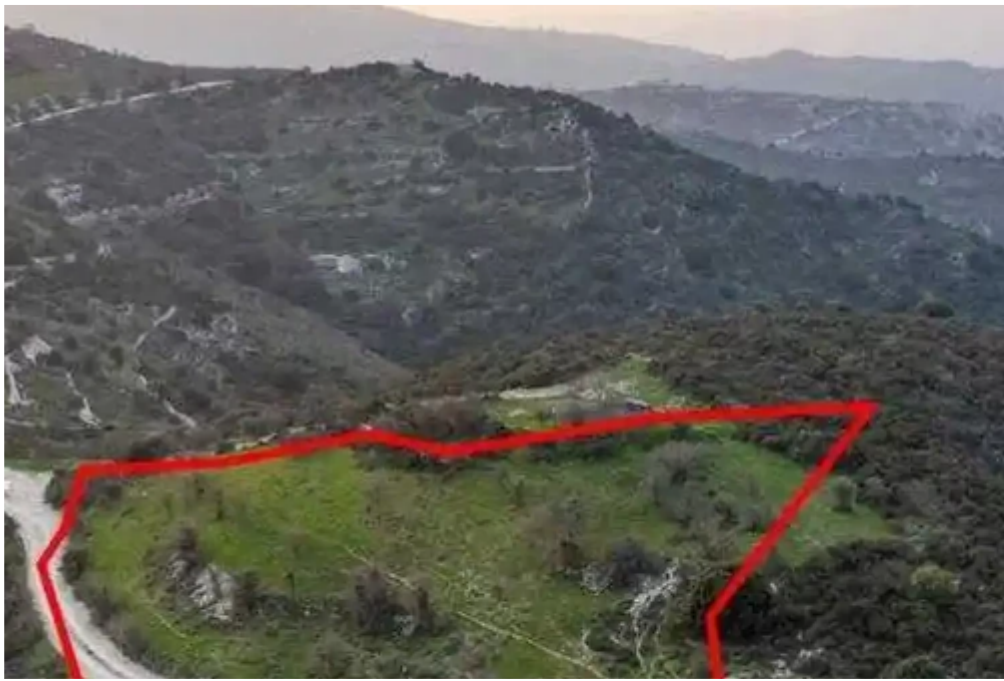

Agricultural land 4348 m²

Paphos, Salamiou-8620 , Cyprus

Offered at: € 5,500

Estate ID: 28745

Ref: ba4532832

Total plot's-land's area: **4348 m²**

Coverage: **10 %**

Density: **10 %**

Available from: **2026-04-10**

Offered at: **5,500**

Type: **Agricultural**

""""The property is a 62,5% share of an agricultural field in Salamiou. It is located 1km from Salamiou, 2km from Mesana and 1,2km from Salamiou-Kelokedara road. The field has a land area of 4,348sqm (the corresponding area is approximately 2,717.5sqm) and it is situated 50m from the nearest registered road to the east.""""...