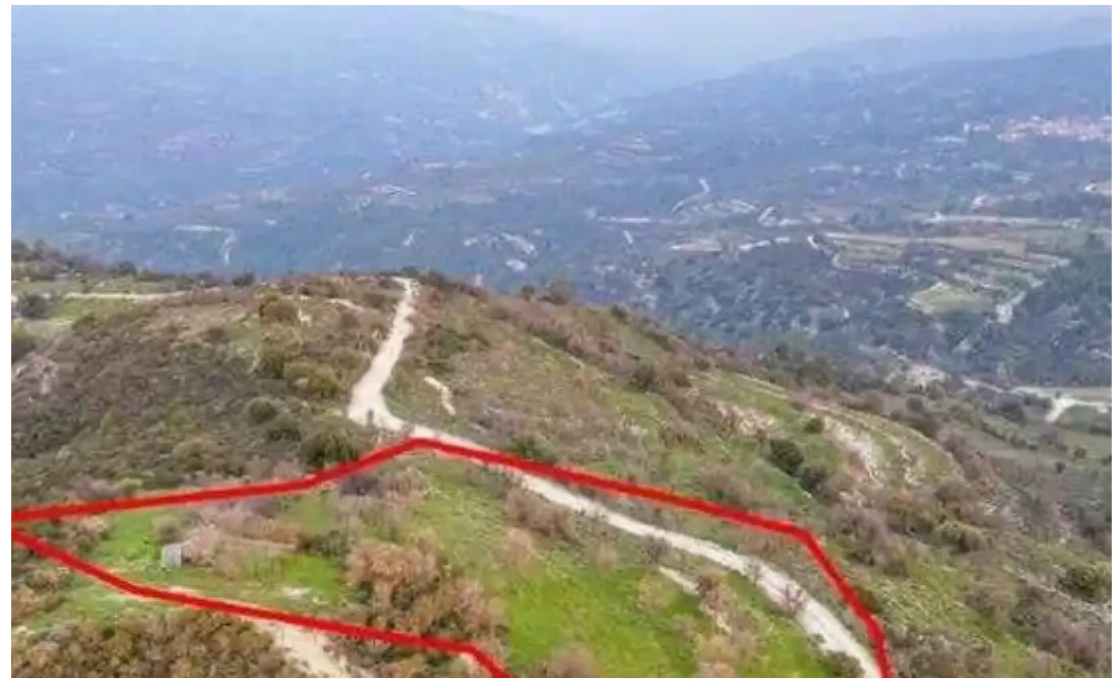

Agricultural land 4348 m²

Paphos, Salamiou-8620 , Cyprus

Offered at: € 5,500

Estate ID: 28745

Ref: ba4532832

Total plot's-land's area: **4348 m²**

Coverage: **10 %**

Density: **10 %**

Available from: **2026-04-10**

Offered at: **5,500**

Type: **Agricultural**

""""The property is a 62,5% share of an agricultural field in Salamiou. It is located 1km from Salamiou, 2km from Mesana and 1,2km from Salamiou-Kelokedara road. The field has a land area of 4,348sqm (the corresponding area is approximately 2,717.5sqm) and it is situated 50m from the nearest registered road to the east.""""...