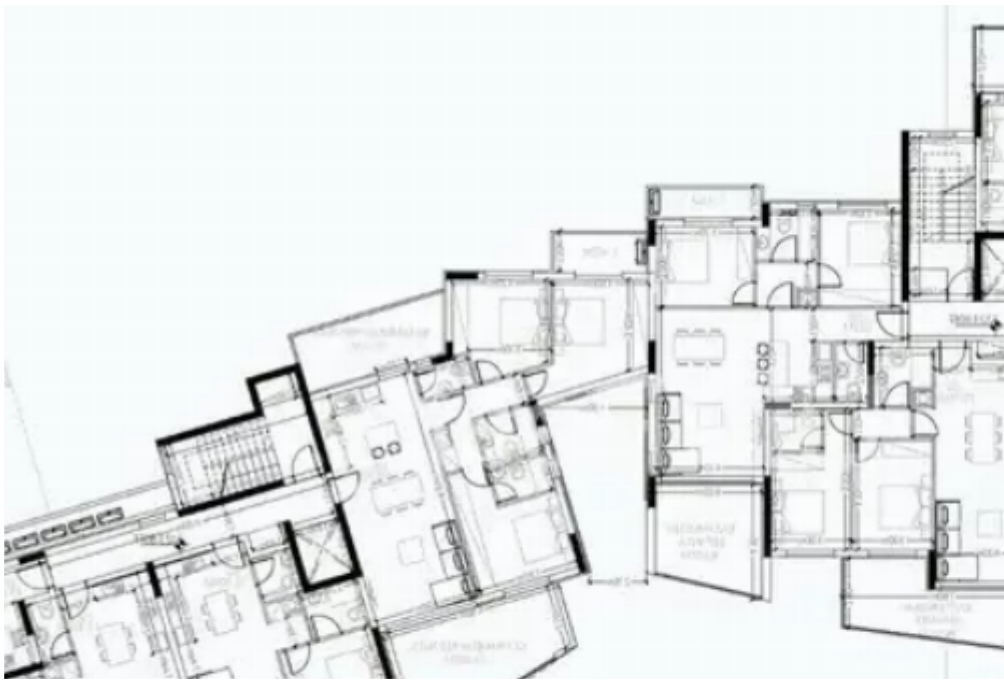

2-bedroom apartment f?r s?le

€350.000

Limassol, Kalogeropouleio-Gymnasium-Kodobathkia-Mesa-Geitonia-4002 , Cyprus

Offered at: € 360,000

Estate ID: 29223

Ref: ba5225181

NET internal area: **75**

Bathrooms: **2**

Bedrooms: **2**

Parking spaces: **Covered cars**

Available from: **2024-04-23**

Offered at: **360,000**

Type: **Apartment**

""""In the desirable locale of Agios Athanasios, this three-floor building housing 14 apartments and four penthouses, is just a quick 5-minute drive from the heart of Limassol. Boasting perfect finishes throughout, it presents a fascinating opportunity for both renters and prospective buyers. Positioned near primary thoroughfares in Agios Athanasios, it offers easy access to major roads, making the beach a mere 10-minute drive away. Plus, it's conveniently situated close to schools, banks, and markets, ensuring effortless everyday living. -Gated Parking. -Quality finishes -Safety Doors. -Video Phone. -Two lifts. With these outstanding features and amenities, this building promises luxu...