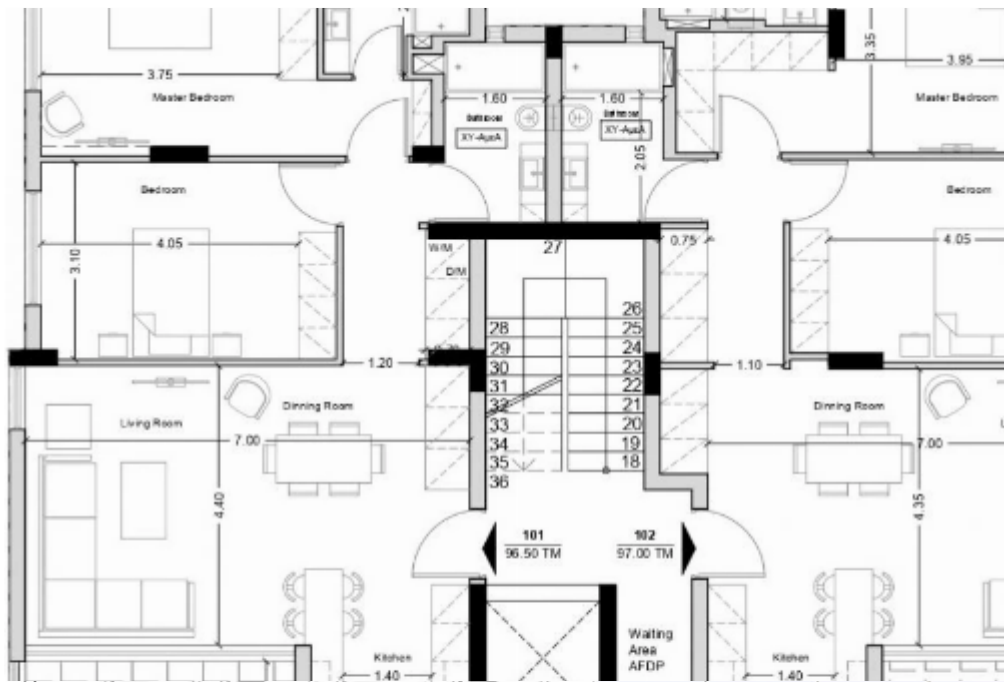

## 2 bedrooms, 97 sq.m.

Limassol, Kodobathkia-Mesa-Geitonia-4001 , Cyprus

**Offered at:** € 750,000

**Estate ID:** 29498

**Ref:** J3760L1374

Density: **0 %**

Available from: **2024-04-23**

Offered at: **750,000**

Type: **Penthouse**

Spacious 2-Bedroom Penthouse with Storage Room and Parking and rooftop This inviting 2-bedroom apartment offers a comfortable internal covered area of 97 m<sup>2</sup>, providing ample space for living and relaxation. Additionally, it comes with a convenient storage room measuring 15 m<sup>2</sup>. For added convenience, the apartment includes one designated parking space, ensuring hassle-free parking for residents. Discover the perfect blend of comfort and functionality in this well-appointed property....