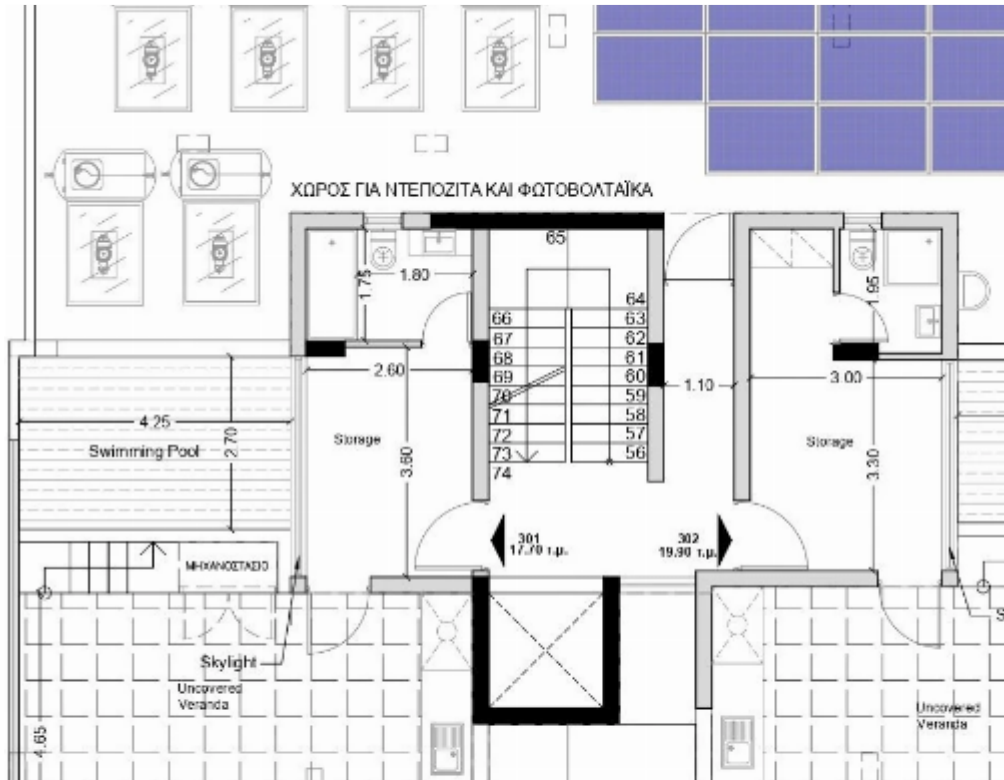

## 2 bedrooms, 97 sq.m.

Limassol, Kodobathkia-Mesa-Geitonia-4001 , Cyprus

**Offered at:** € 750,000

**Estate ID:** 29498

**Ref:** J3760L1374

Density: **0 %**

Available from: **2024-04-23**

Offered at: **750,000**

Type: **Penthouse**

Spacious 2-Bedroom Penthouse with Storage Room and Parking and rooftop This inviting 2-bedroom apartment offers a comfortable internal covered area of 97 m<sup>2</sup>, providing ample space for living and relaxation. Additionally, it comes with a convenient storage room measuring 15 m<sup>2</sup>. For added convenience, the apartment includes one designated parking space, ensuring hassle-free parking for residents. Discover the perfect blend of comfort and functionality in this well-appointed property....