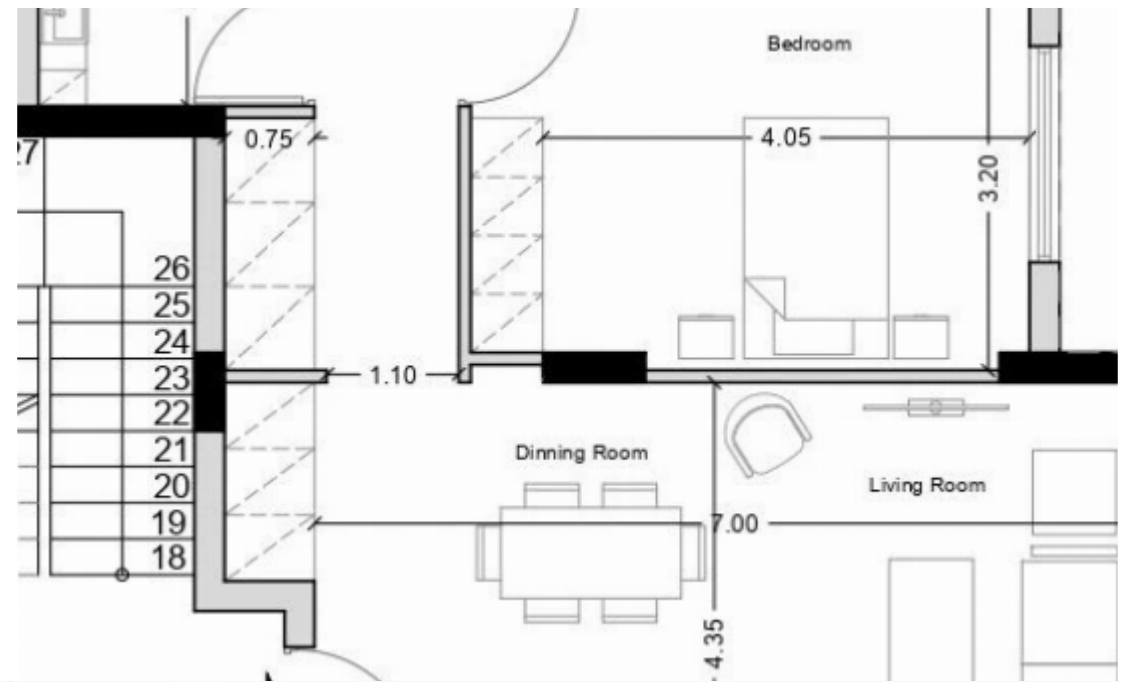

## 2 bedrooms, 97 sq.m.

Limassol, Kodobathkia-Mesa-Geitonia-4001 , Cyprus

**Offered at:** € 750,000

**Estate ID:** 29498

**Ref:** J3760L1374

Density: **0 %**

Available from: **2024-04-23**

Offered at: **750,000**

Type: **Penthouse**

Spacious 2-Bedroom Penthouse with Storage Room and Parking and rooftop This inviting 2-bedroom apartment offers a comfortable internal covered area of 97 m<sup>2</sup>, providing ample space for living and relaxation. Additionally, it comes with a convenient storage room measuring 15 m<sup>2</sup>. For added convenience, the apartment includes one designated parking space, ensuring hassle-free parking for residents. Discover the perfect blend of comfort and functionality in this well-appointed property....