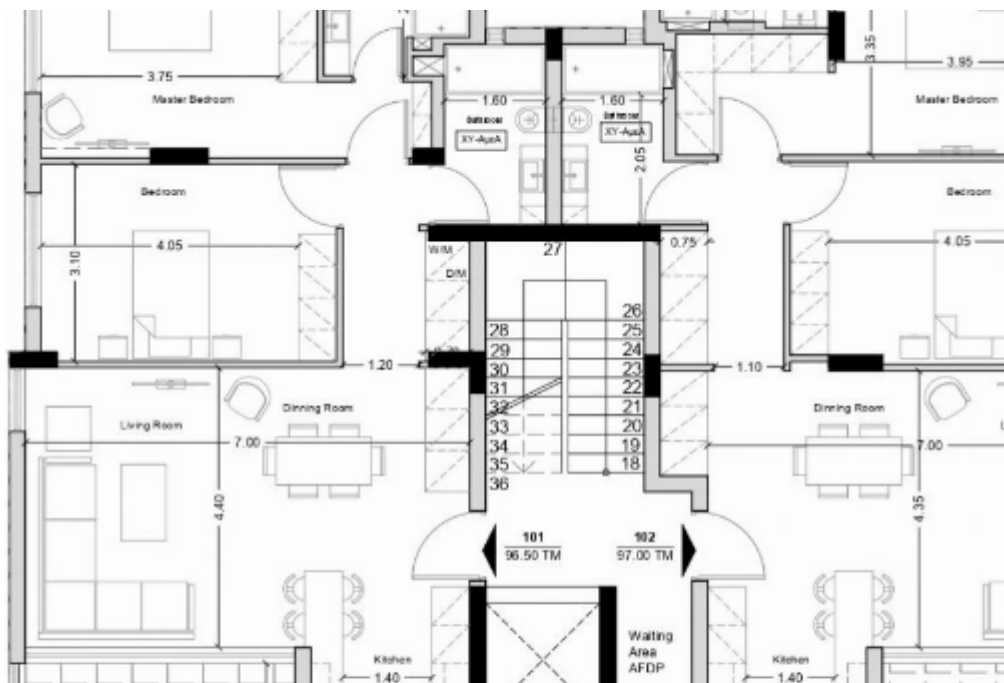

2 bedrooms, 96 sq.m.

Limassol, Kodobathkia-Mesa-Geitonia-4001 , Cyprus

Offered at: € 750,000

Estate ID: 29499

Ref: J3760L1373

Density: **0 %**

Available from: **2024-04-23**

Offered at: **750,000**

Type: **Penthouse**

Spacious 2-Bedroom Penthouse with Storage Room and Parking and rooftop This inviting 2-bedroom apartment offers a comfortable internal covered area of 96 m², providing ample space for living and relaxation. Additionally, it comes with a convenient storage room measuring 12 m². For added convenience, the apartment includes one designated parking space, ensuring hassle-free parking for residents. Discover the perfect blend of comfort and functionality in this well-appointed property....