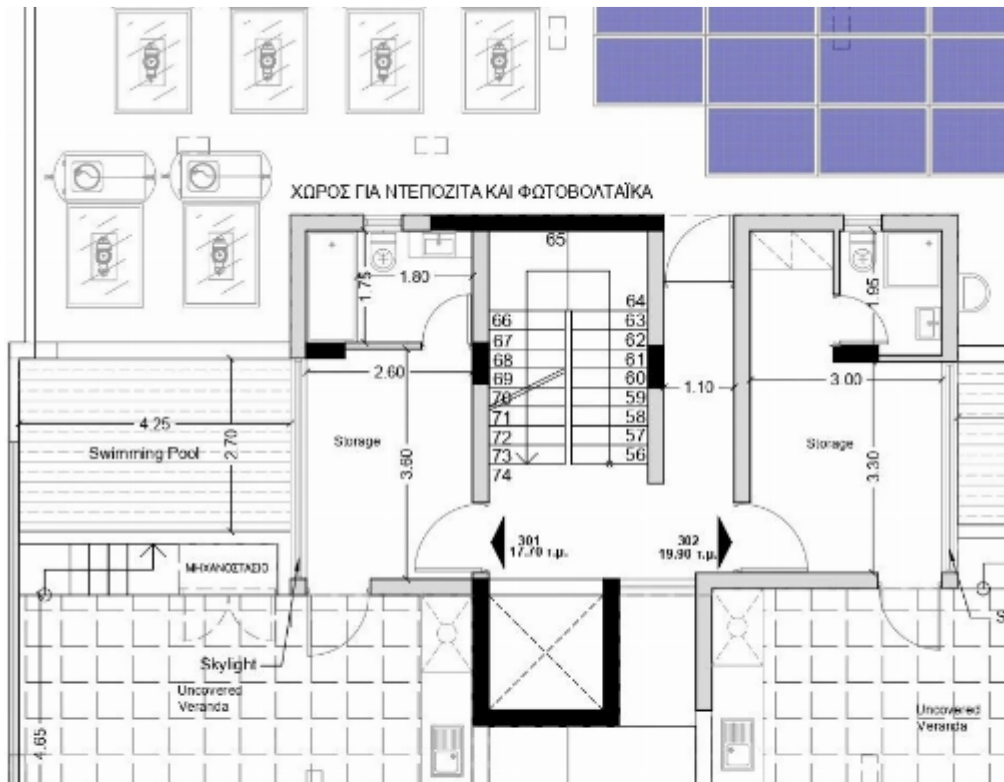

2 bedrooms, 96 sq.m.

Limassol, Kodobathkia-Mesa-Geitonia-4001 , Cyprus

Offered at: € 750,000

Estate ID: 29499

Ref: J3760L1373

Density: **0 %**

Available from: **2024-04-23**

Offered at: **750,000**

Type: **Penthouse**

Spacious 2-Bedroom Penthouse with Storage Room and Parking and rooftop This inviting 2-bedroom apartment offers a comfortable internal covered area of 96 m², providing ample space for living and relaxation. Additionally, it comes with a convenient storage room measuring 12 m². For added convenience, the apartment includes one designated parking space, ensuring hassle-free parking for residents. Discover the perfect blend of comfort and functionality in this well-appointed property....