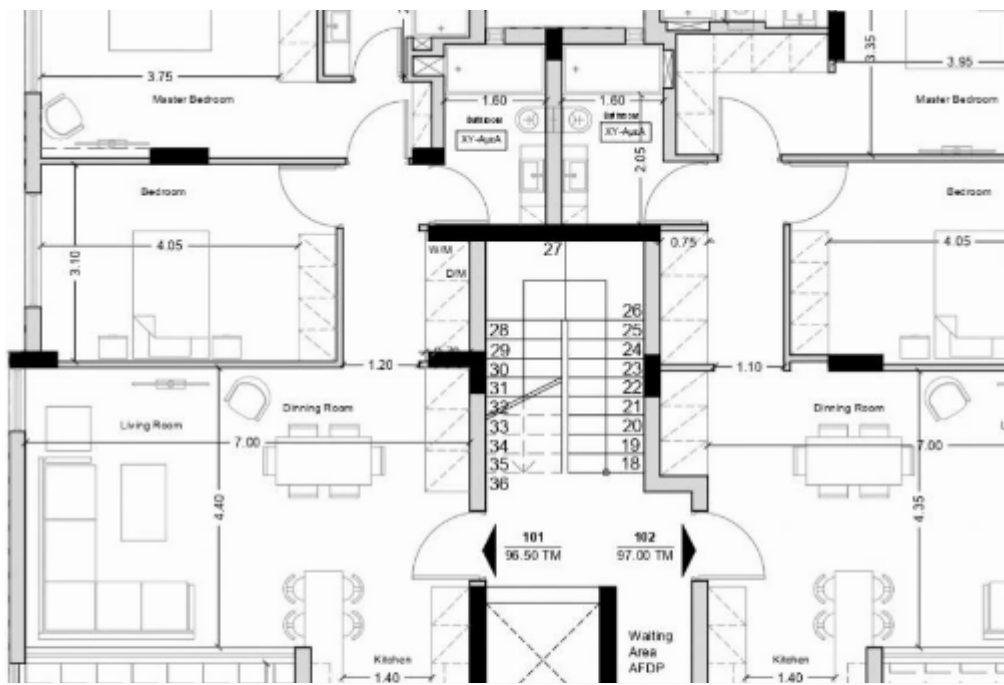

2 bedrooms, 96 sq.m.

Limassol, Kodobathkia-Mesa-Geitonia-4001 , Cyprus

Offered at: € 440,000

Estate ID: 29500

Ref: J3760L1371

NET internal area: **96**

Bathrooms: **2**

Bedrooms: **2**

Parking spaces: **1 cars**

Available from: **2024-04-23**

Offered at: **440,000**

Type: **Apartment**

Veranda: **25 m²**

Spacious 2-Bedroom Apartment with Storage Room and Parking This inviting 2-bedroom apartment offers a comfortable internal covered area of 96 m², providing ample space for living and relaxation. Additionally, it comes with a convenient storage room measuring 4 m². For added convenience, the apartment includes one designated parking space, ensuring hassle-free parking for residents. Discover the perfect blend of comfort and functionality in this well-appointed property....