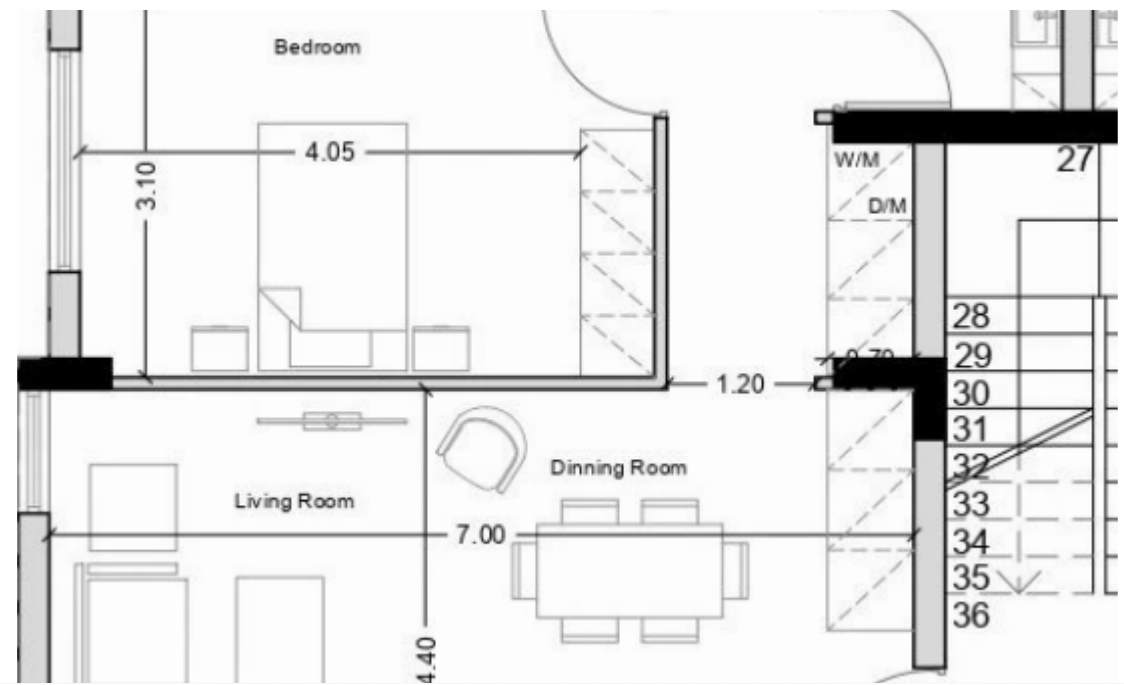

2 bedrooms, 96 sq.m.

Limassol, Kodobathkia-Mesa-Geitonia-4001 , Cyprus

Offered at: € 440,000

Estate ID: 29500

Ref: J3760L1371

NET internal area: **96**

Bathrooms: **2**

Bedrooms: **2**

Parking spaces: **1 cars**

Available from: **2024-04-23**

Offered at: **440,000**

Type: **Apartment**

Veranda: **25 m²**

Spacious 2-Bedroom Apartment with Storage Room and Parking This inviting 2-bedroom apartment offers a comfortable internal covered area of 96 m², providing ample space for living and relaxation. Additionally, it comes with a convenient storage room measuring 4 m². For added convenience, the apartment includes one designated parking space, ensuring hassle-free parking for residents. Discover the perfect blend of comfort and functionality in this well-appointed property....