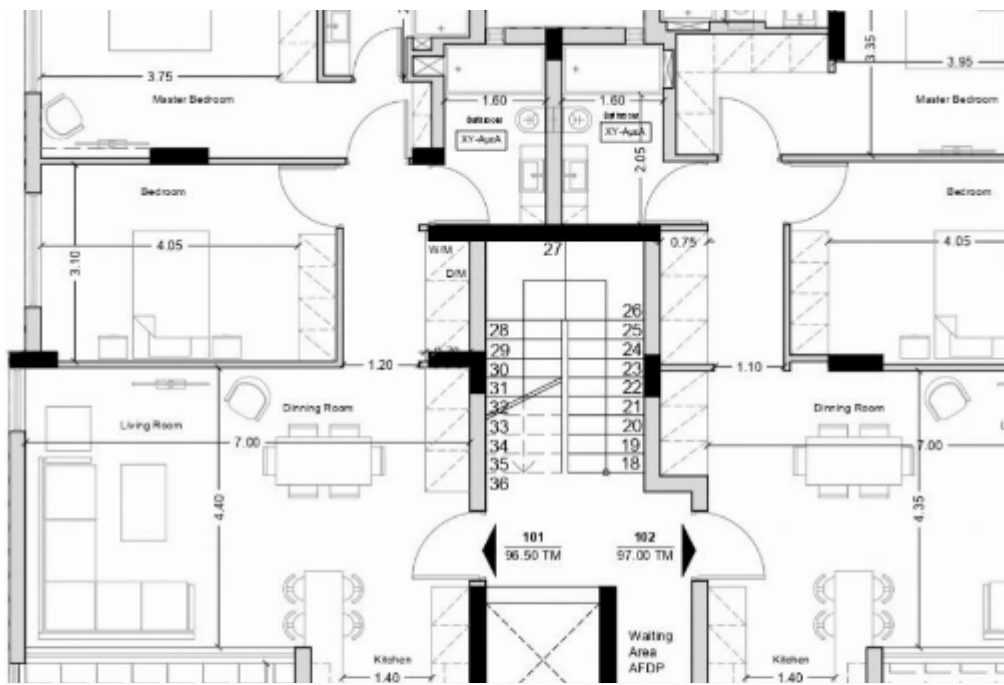

2 bedrooms, 97 sq.m.

Limassol, Kodobathkia-Mesa-Geitonia-4001 , Cyprus

Offered at: € 440,000

Estate ID: 29501

Ref: J3760L1372

NET internal area: **97**

Bathrooms: **2**

Bedrooms: **2**

Parking spaces: **1 cars**

Available from: **2024-04-23**

Offered at: **440,000**

Type: **Apartment**

Veranda: **22 m²**

Spacious 2-Bedroom Apartment with Storage Room and Parking This inviting 2-bedroom apartment offers a comfortable internal covered area of 97 m², providing ample space for living and relaxation. Additionally, it comes with a convenient storage room measuring 3 m². For added convenience, the apartment includes one designated parking space, ensuring hassle-free parking for residents. Discover the perfect blend of comfort and functionality in this well-appointed property....