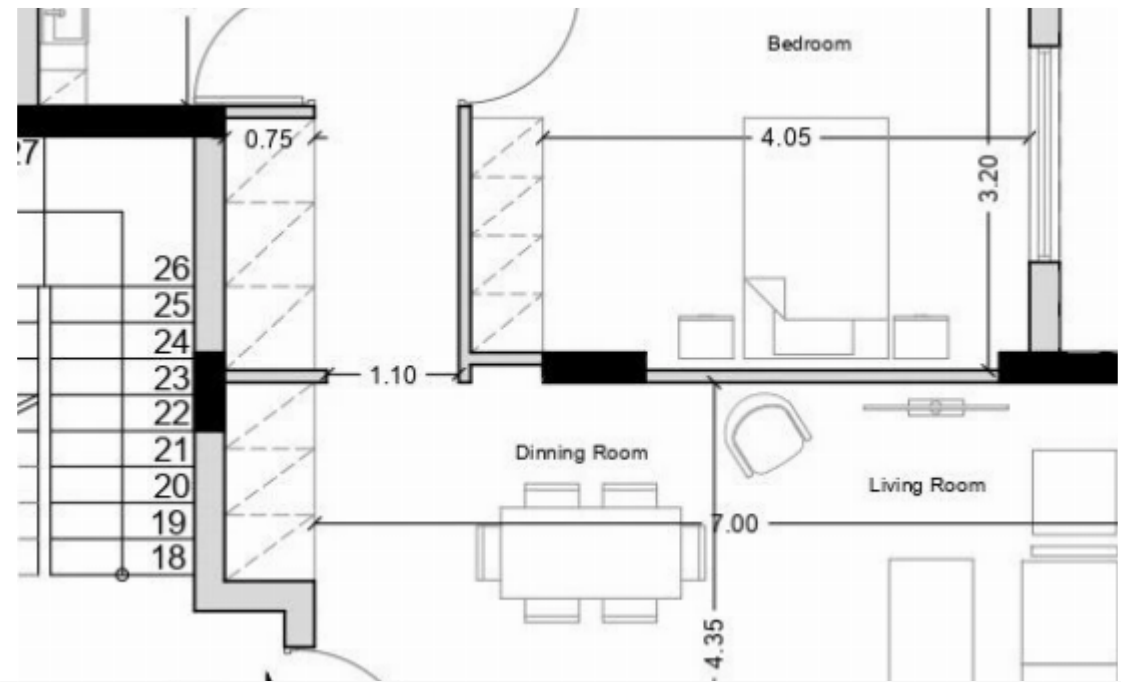

2 bedrooms, 97 sq.m.

Limassol, Kodobathkia-Mesa-Geitonia-4001 , Cyprus

Offered at: € 440,000

Estate ID: 29501

Ref: J3760L1372

NET internal area: **97**

Bathrooms: **2**

Bedrooms: **2**

Parking spaces: **1 cars**

Available from: **2024-04-23**

Offered at: **440,000**

Type: **Apartment**

Veranda: **22 m²**

Spacious 2-Bedroom Apartment with Storage Room and Parking This inviting 2-bedroom apartment offers a comfortable internal covered area of 97 m², providing ample space for living and relaxation. Additionally, it comes with a convenient storage room measuring 3 m². For added convenience, the apartment includes one designated parking space, ensuring hassle-free parking for residents. Discover the perfect blend of comfort and functionality in this well-appointed property....