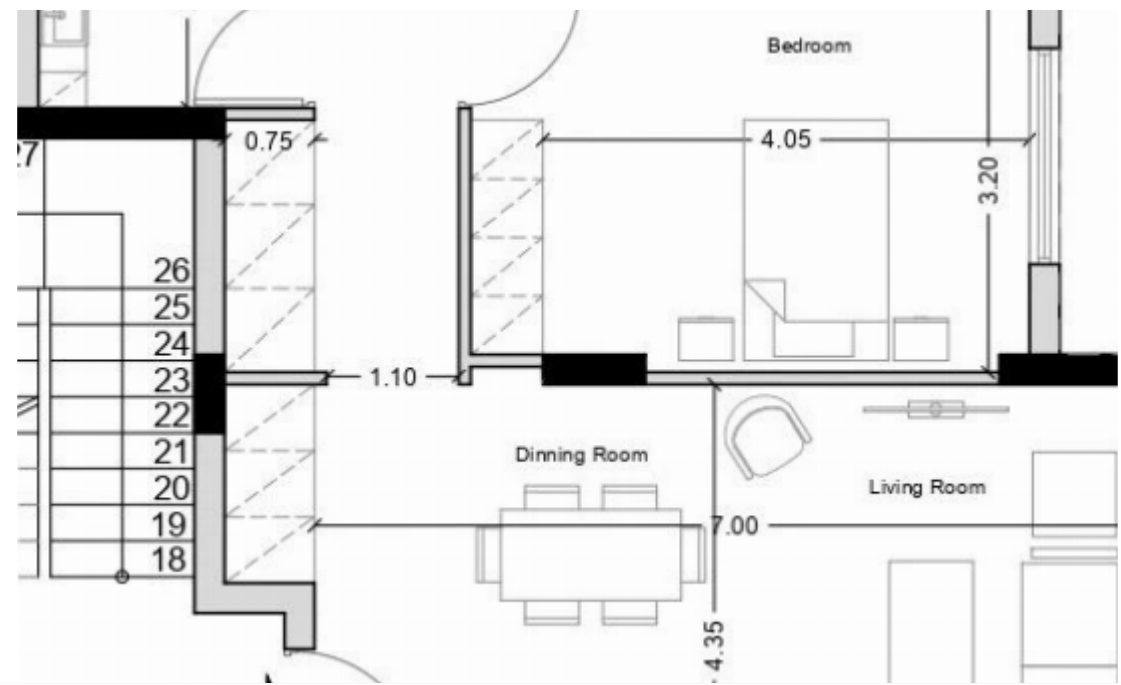

2 bedrooms, 97 sq.m.

Limassol, Kodobathkia-Mesa-Geitonia-4001 , Cyprus

Offered at: € 440,000

Estate ID: 29501

Ref: J3760L1372

NET internal area: **97**

Bathrooms: **2**

Bedrooms: **2**

Parking spaces: **1 cars**

Available from: **2024-04-23**

Offered at: **440,000**

Type: **Apartment**

Veranda: **22 m²**

Spacious 2-Bedroom Apartment with Storage Room and Parking This inviting 2-bedroom apartment offers a comfortable internal covered area of 97 m², providing ample space for living and relaxation. Additionally, it comes with a convenient storage room measuring 3 m². For added convenience, the apartment includes one designated parking space, ensuring hassle-free parking for residents. Discover the perfect blend of comfort and functionality in this well-appointed property....