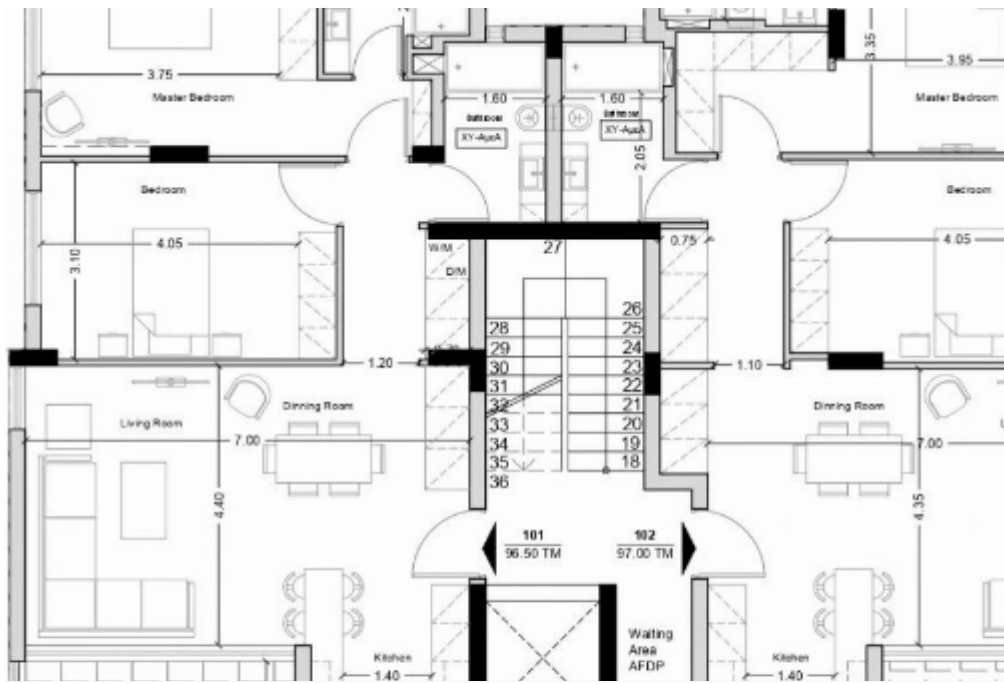

2 bedrooms, 97 sq.m.

Limassol, Kodobathkia-Mesa-Geitonia-4001 , Cyprus

Offered at: € 440,000

Estate ID: 29501

Ref: J3760L1372

NET internal area: **97**

Bathrooms: **2**

Bedrooms: **2**

Parking spaces: **1 cars**

Available from: **2024-04-23**

Offered at: **440,000**

Type: **Apartment**

Veranda: **22 m²**

Spacious 2-Bedroom Apartment with Storage Room and Parking This inviting 2-bedroom apartment offers a comfortable internal covered area of 97 m², providing ample space for living and relaxation. Additionally, it comes with a convenient storage room measuring 3 m². For added convenience, the apartment includes one designated parking space, ensuring hassle-free parking for residents. Discover the perfect blend of comfort and functionality in this well-appointed property....