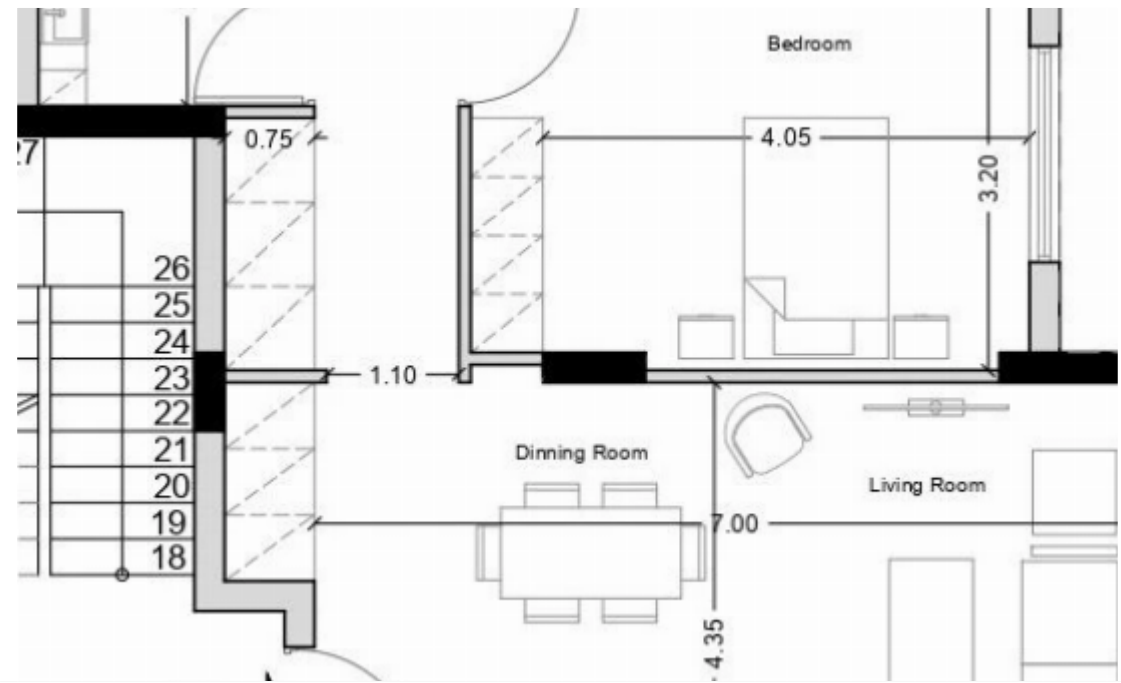

2 bedrooms, 97 sq.m.

Limassol, Kodobathkia-Mesa-Geitonia-4001 , Cyprus

Offered at: € 410,000

Estate ID: 29502

Ref: J3760L1370

NET internal area: **97**

Bathrooms: **2**

Bedrooms: **2**

Parking spaces: **1 cars**

Available from: **2024-04-23**

Offered at: **410,000**

Type: **Apartment**

Veranda: **22 m²**

Spacious 2-Bedroom Apartment with Storage Room and Parking This inviting 2-bedroom apartment offers a comfortable internal covered area of 97 m², providing ample space for living and relaxation. Additionally, it comes with a convenient storage room measuring 3 m². For added convenience, the apartment includes one designated parking space, ensuring hassle-free parking for residents. Discover the perfect blend of comfort and functionality in this well-appointed property....