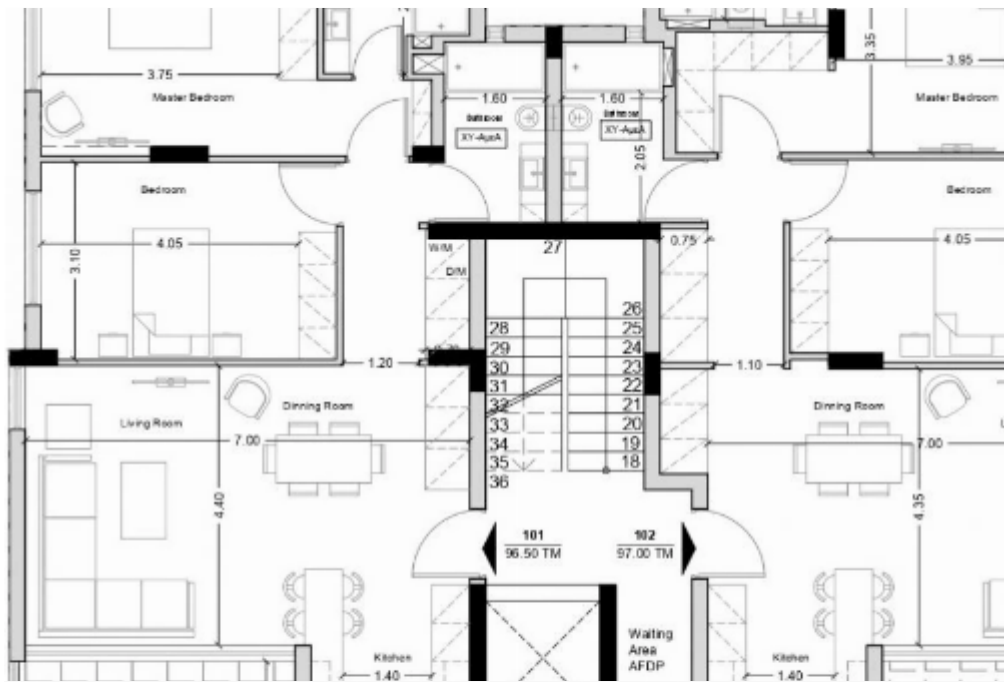

2 bedrooms, 97 sq.m.

Limassol, Kodobathkia-Mesa-Geitonia-4001 , Cyprus

Offered at: € 410,000

Estate ID: 29502

Ref: J3760L1370

NET internal area: **97**

Bathrooms: **2**

Bedrooms: **2**

Parking spaces: **1 cars**

Available from: **2024-04-23**

Offered at: **410,000**

Type: **Apartment**

Veranda: **22 m²**

Spacious 2-Bedroom Apartment with Storage Room and Parking This inviting 2-bedroom apartment offers a comfortable internal covered area of 97 m², providing ample space for living and relaxation. Additionally, it comes with a convenient storage room measuring 3 m². For added convenience, the apartment includes one designated parking space, ensuring hassle-free parking for residents. Discover the perfect blend of comfort and functionality in this well-appointed property....