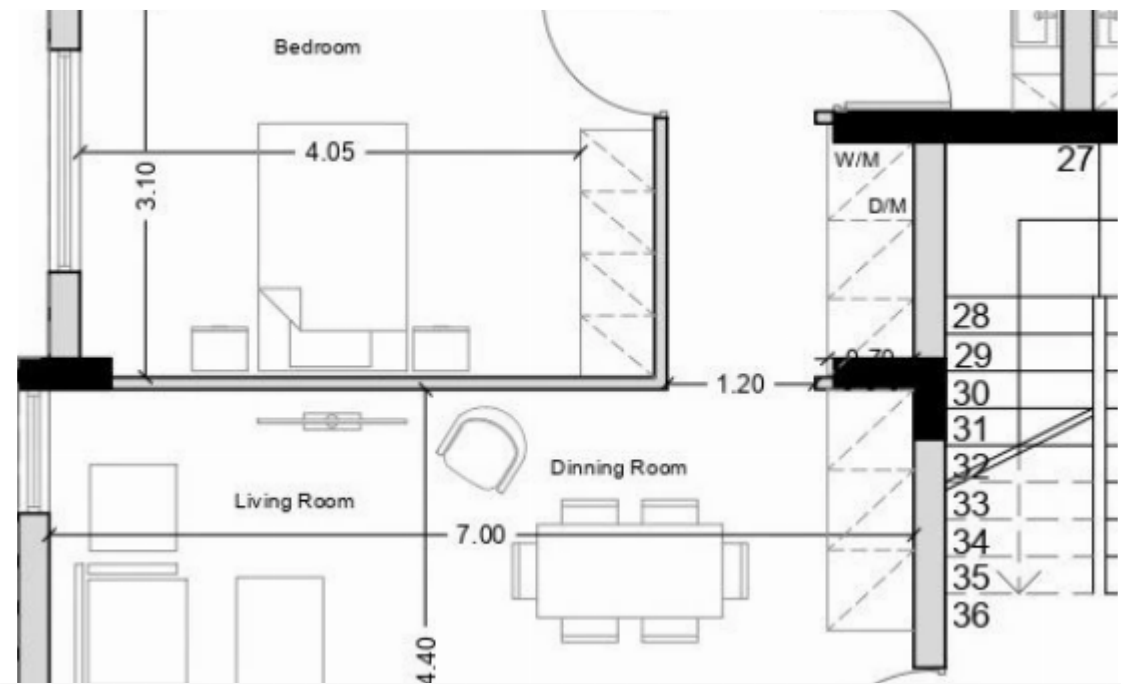

## 2 bedrooms, 96 sq.m.

Limassol, Kodobathkia-Mesa-Geitonia-4001 , Cyprus

**Offered at:** € 410,000

**Estate ID:** 29503

**Ref:** J3760L1369

NET internal area: **96**

Bathrooms: **2**

Bedrooms: **2**

Parking spaces: **1 cars**

Available from: **2024-04-23**

Offered at: **410,000**

Type: **Apartment**

Veranda: **25 m²**

Spacious 2-Bedroom Apartment with Storage Room and Parking This inviting 2-bedroom apartment offers a comfortable internal covered area of 96.50 m<sup>2</sup>, providing ample space for living and relaxation. Additionally, it comes with a convenient storage room measuring 3.40 m<sup>2</sup>. For added convenience, the apartment includes one designated parking space, ensuring hassle-free parking for residents. Discover the perfect blend of comfort and functionality in this well-appointed property....