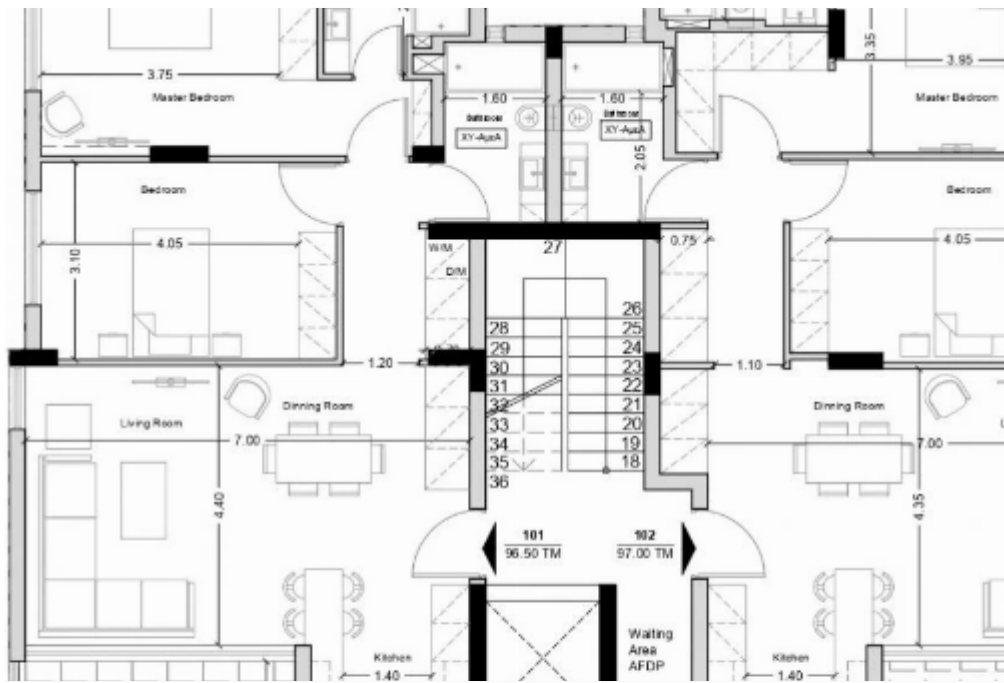

## 2 bedrooms, 96 sq.m.

Limassol, Kodobathkia-Mesa-Geitonia-4001 , Cyprus

**Offered at:** € 410,000

**Estate ID:** 29503

**Ref:** J3760L1369

NET internal area: **96**

Bathrooms: **2**

Bedrooms: **2**

Parking spaces: **1 cars**

Available from: **2024-04-23**

Offered at: **410,000**

Type: **Apartment**

Veranda: **25 m²**

Spacious 2-Bedroom Apartment with Storage Room and Parking This inviting 2-bedroom apartment offers a comfortable internal covered area of 96.50 m<sup>2</sup>, providing ample space for living and relaxation. Additionally, it comes with a convenient storage room measuring 3.40 m<sup>2</sup>. For added convenience, the apartment includes one designated parking space, ensuring hassle-free parking for residents. Discover the perfect blend of comfort and functionality in this well-appointed property....