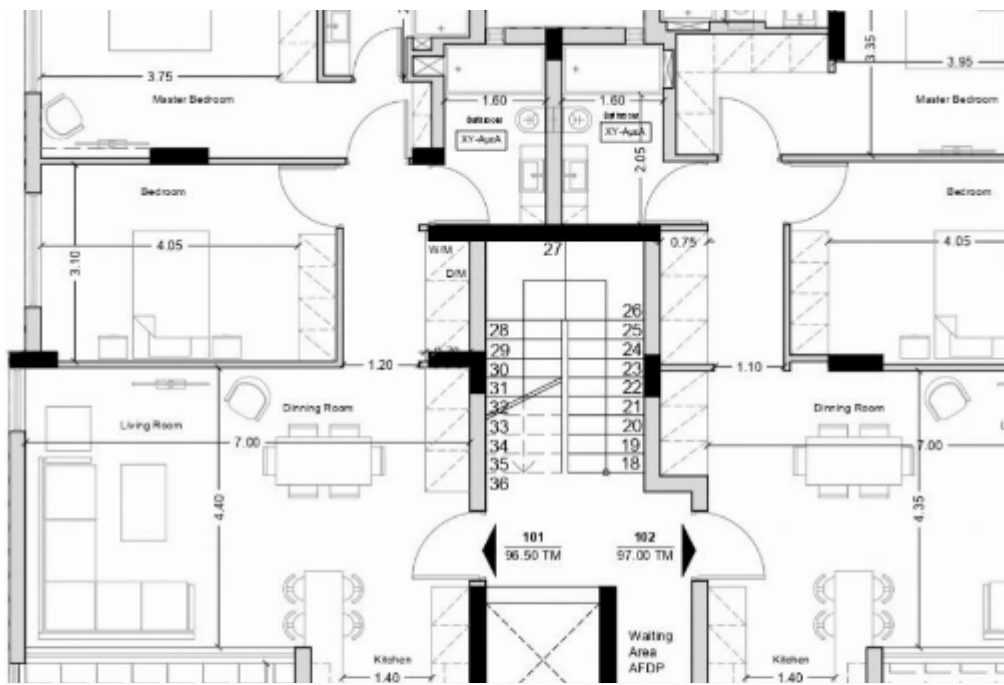

## 2 bedrooms, 96 sq.m.

Limassol, Kodobathkia-Mesa-Geitonia-4001 , Cyprus

**Offered at:** € 410,000

**Estate ID:** 29503

**Ref:** J3760L1369

NET internal area: **96**

Bathrooms: **2**

Bedrooms: **2**

Parking spaces: **1 cars**

Available from: **2024-04-23**

Offered at: **410,000**

Type: **Apartment**

Veranda: **25 m²**

Spacious 2-Bedroom Apartment with Storage Room and Parking This inviting 2-bedroom apartment offers a comfortable internal covered area of 96.50 m<sup>2</sup>, providing ample space for living and relaxation. Additionally, it comes with a convenient storage room measuring 3.40 m<sup>2</sup>. For added convenience, the apartment includes one designated parking space, ensuring hassle-free parking for residents. Discover the perfect blend of comfort and functionality in this well-appointed property....