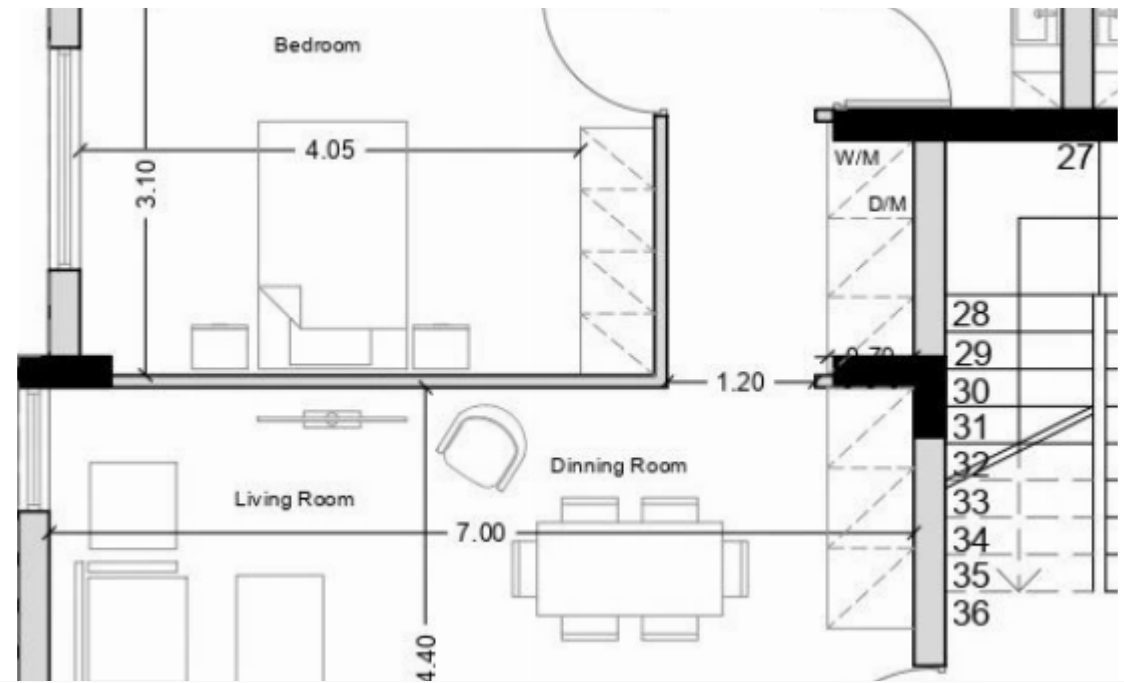

## 2 bedrooms, 96 sq.m.

Limassol, Kodobathkia-Mesa-Geitonia-4001 , Cyprus

**Offered at:** € 410,000

**Estate ID:** 29503

**Ref:** J3760L1369

NET internal area: **96**

Bathrooms: **2**

Bedrooms: **2**

Parking spaces: **1 cars**

Available from: **2024-04-23**

Offered at: **410,000**

Type: **Apartment**

Veranda: **25 m²**

Spacious 2-Bedroom Apartment with Storage Room and Parking This inviting 2-bedroom apartment offers a comfortable internal covered area of 96.50 m<sup>2</sup>, providing ample space for living and relaxation. Additionally, it comes with a convenient storage room measuring 3.40 m<sup>2</sup>. For added convenience, the apartment includes one designated parking space, ensuring hassle-free parking for residents. Discover the perfect blend of comfort and functionality in this well-appointed property....