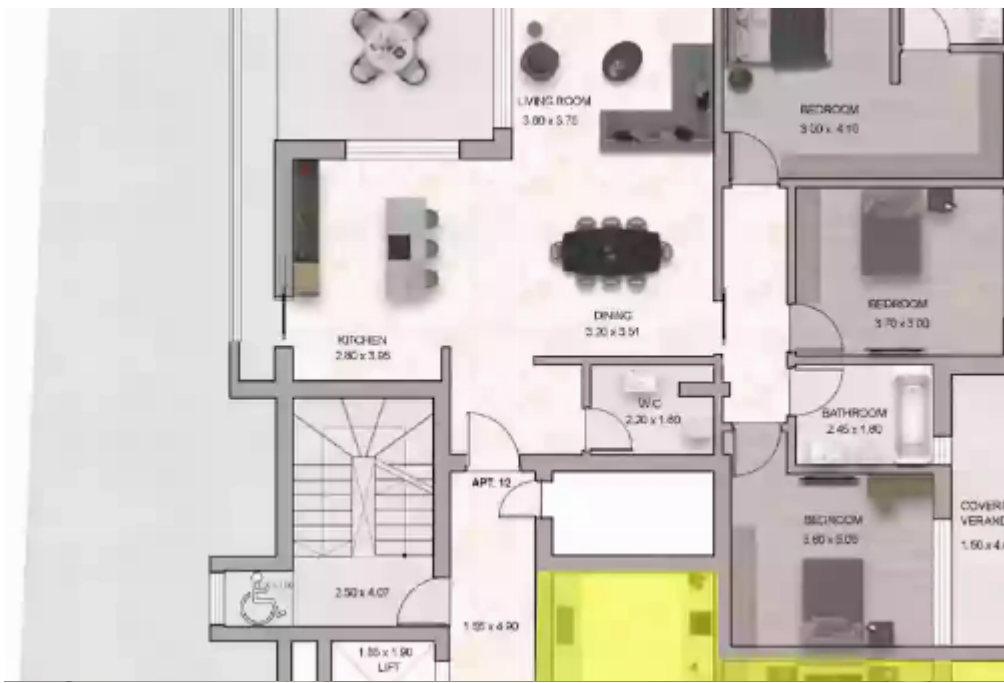

2 bedrooms, 88 sq.m.

Limassol, Linopetra-School-Agios-Stylianos-Agios-Athanasios-4102 ,
Cyprus

Offered at: €515,000

Estate ID: 29519

Ref: J3741L1354

NET internal area: **88**

Bathrooms: **2**

Bedrooms: **2**

Parking spaces: **1 cars**

Available from: **2024-04-23**

Offered at: **515,000**

Type: **Apartment**

Veranda: **44 m²**

Discover this stunning 2-bedroom apartment with 88 sq.m of internal space, 44 sq.m of covered veranda. It also includes 5 sq.m of storage room for your convenience. The common areas of this residence add up to 9 sq.m, creating a total living experience of 146 sq.m. Don't miss out on this exceptional opportunity, priced to make your dreams come true....