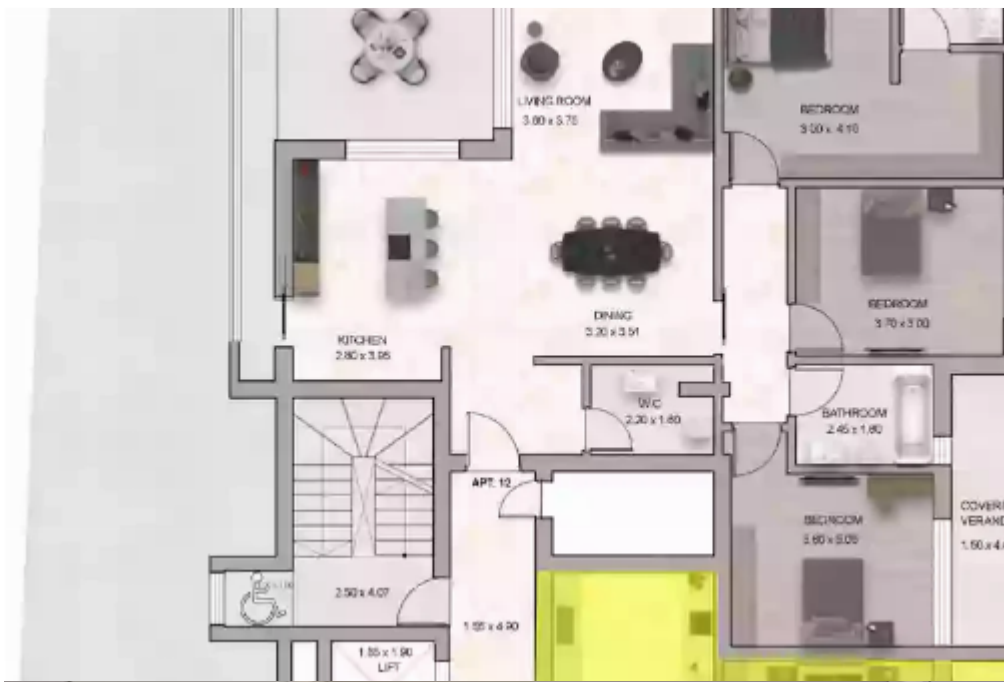

2 bedrooms, 88 sq.m.

Limassol, Linopetra-School-Agios-Stylianos-Agios-Athanasios-4102 ,
Cyprus

Offered at: € 485,000

Estate ID: 29521

Ref: J3741L1352

NET internal area: **88**

Bathrooms: **1**

Bedrooms: **2**

Parking spaces: **1 cars**

Available from: **2024-04-23**

Offered at: **485,000**

Type: **Apartment**

Veranda: **44 m²**

Discover this stunning 2-bedroom apartment with 88 sq.m of internal space, 44 sq.m of covered veranda. It also includes 5 sq.m of storage room for your convenience. The common areas of this residence add up to 9 sq.m, creating a total living experience of 146 sq.m. Don't miss out on this exceptional opportunity, priced to make your dreams come true....