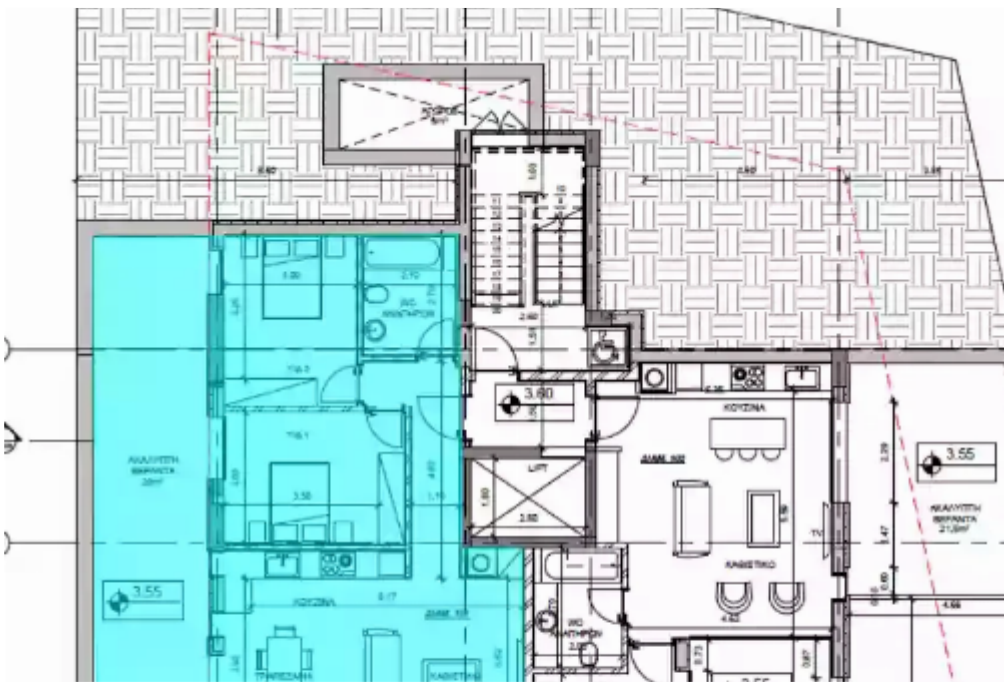

2 bedrooms, 70 sq.m.

Limassol, Mediterranean-Hospital-Agia-Phyla-Agia-Fylaxis-3117 ,
Cyprus

Offered at: € 357,000

Estate ID: 29530

Ref: J3735L1347

NET internal area: **70**

Bathrooms: **1**

Bedrooms: **2**

Parking spaces: **1 cars**

Available from: **2024-04-23**

Offered at: **357,000**

Type: **Apartment**

Veranda: **43 m²**

Discover this charming 2-bedroom apartment with a net internal area of 70 square meters, perfect for young professionals and small families. Situated on the first floor, this brand-new property offers a comfortable and contemporary living space. Enjoy a round view from the spacious 43-square-meter verandas and benefit from the convenience of covered parking with dedicated parking space. This apartment comes with VAT and is currently owned by a company. It features efficient AC heating for your comfort. While it is currently unfurnished, the possibilities are endless for you to transform it into your dream home. Don't miss the opportunity to make it your own and experience the joys of I...