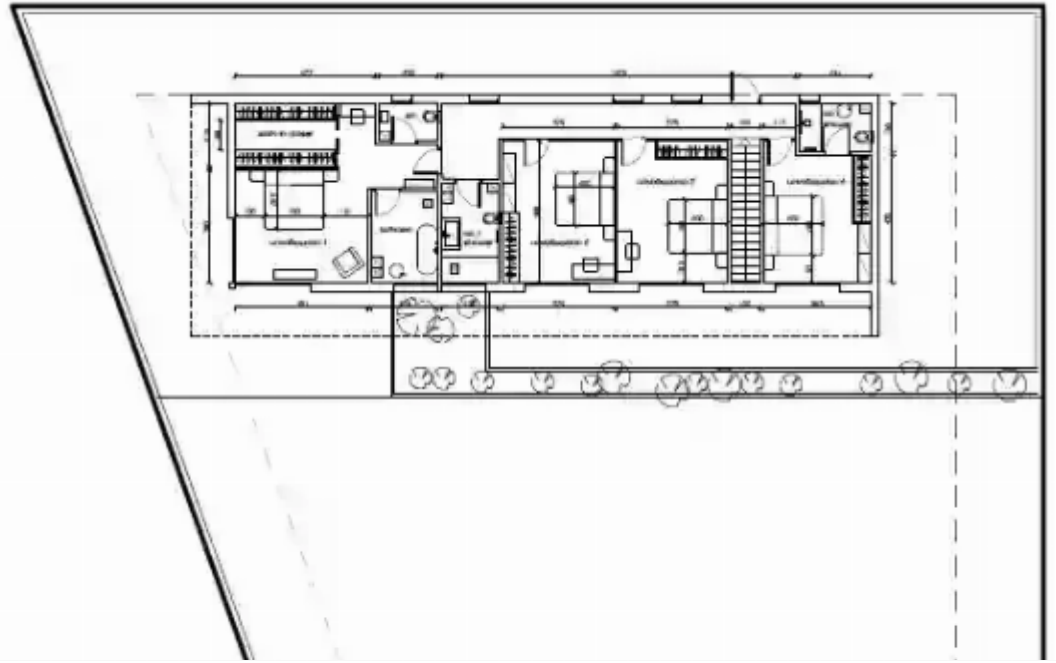

## 5 bedrooms, 278 sq.m.

Limassol, Parekklesia-4520 , Cyprus

**Offered at:** € 2,200,000

**Estate ID:** 29617

**Ref:** J3592L1331

NET internal area: **278**

Bathrooms: **4**

Bedrooms: **5**