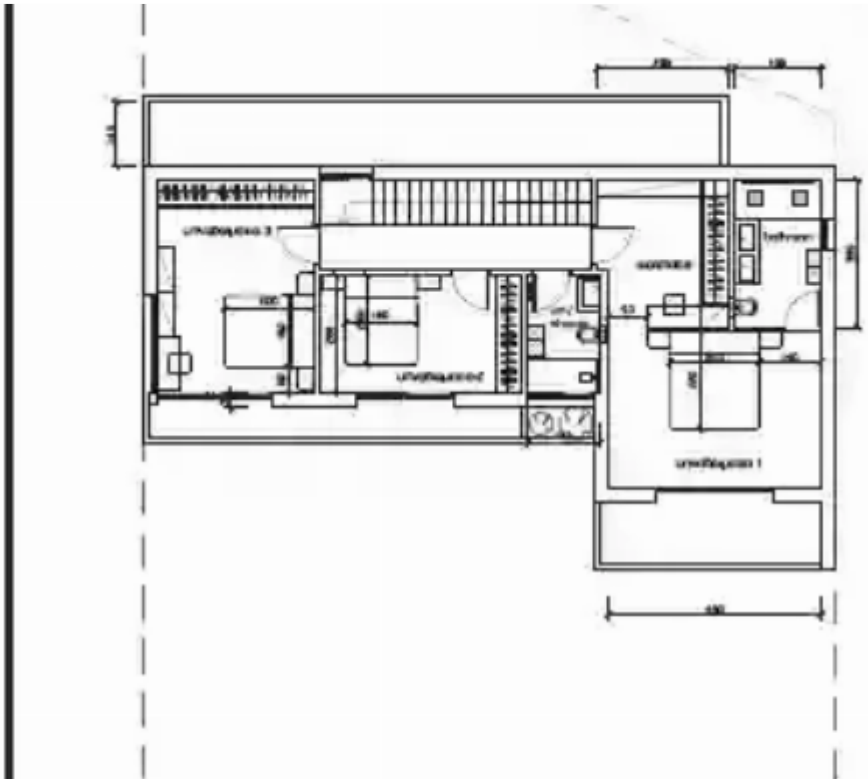

## 4 bedrooms, 187 sq.m.

Limassol, Parekklesia-4520 , Cyprus

**Offered at:** € 1,200,000

**Estate ID:** 29618

**Ref:** J3591L1330

NET internal area: **187**

Bathrooms: **3**

Bedrooms: **4**