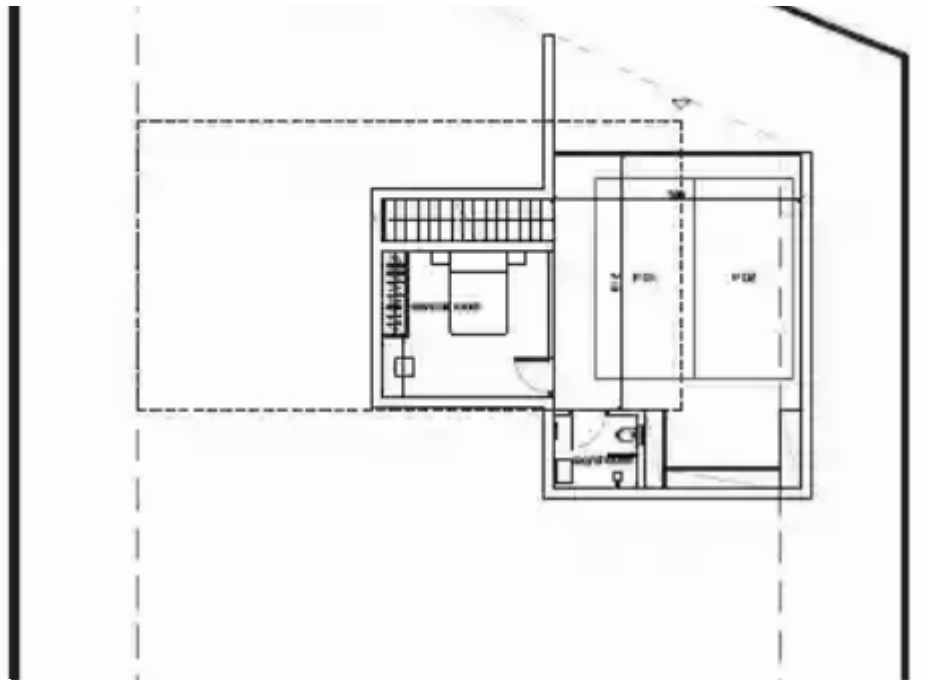

## 4 bedrooms, 187 sq.m.

Limassol, Parekklesia-4520 , Cyprus

**Offered at:** € 1,200,000

**Estate ID:** 29618

**Ref:** J3591L1330

NET internal area: **187**

Bathrooms: **3**

Bedrooms: **4**