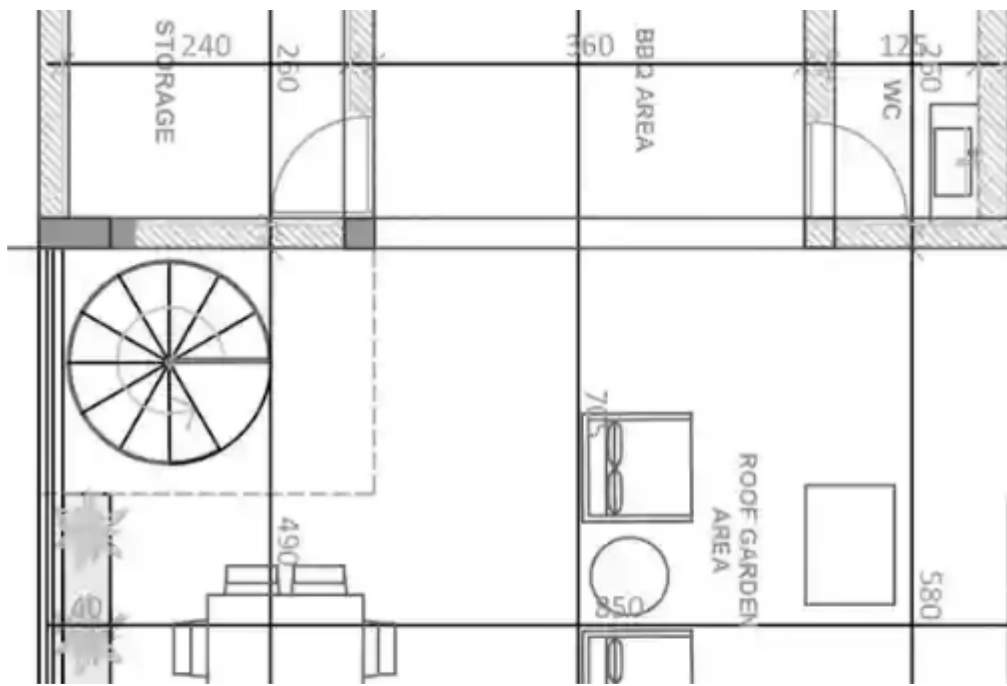

## 3 bedrooms, 96 sq.m.

Limassol, Spyrou-Kyprianou-St-Potamos-Germasogeias-4042 ,  
Cyprus

**Offered at:** € 700,000

**Estate ID:** 29695

**Ref:** J3480L1275

NET internal area: **96**

Bathrooms: **2**

Bedrooms: **3**

Parking spaces: **1 cars**

Available from: **2024-04-23**

Offered at: **700,000**

Type: **Apartment**

Veranda: **23 m²**

Embrace the pinnacle of luxury living in this exclusive residence, offering an expansive 119.00 sqm of thoughtfully designed space for unparalleled comfort. Discover a haven of modern elegance and sophistication, featuring 3 spacious bedrooms and 2 exquisite bathrooms that redefine contemporary living. Experience the perfect blend of efficiency and elegance with an impressive Energy Class A rating, ensuring sustainability and reduced energy costs. Step into the future of living with a completion date set for 2024, where contemporary design seamlessly marries aesthetics and functionality. Enjoy year-round comfort with the included air conditioning, allowing you to create your idea...