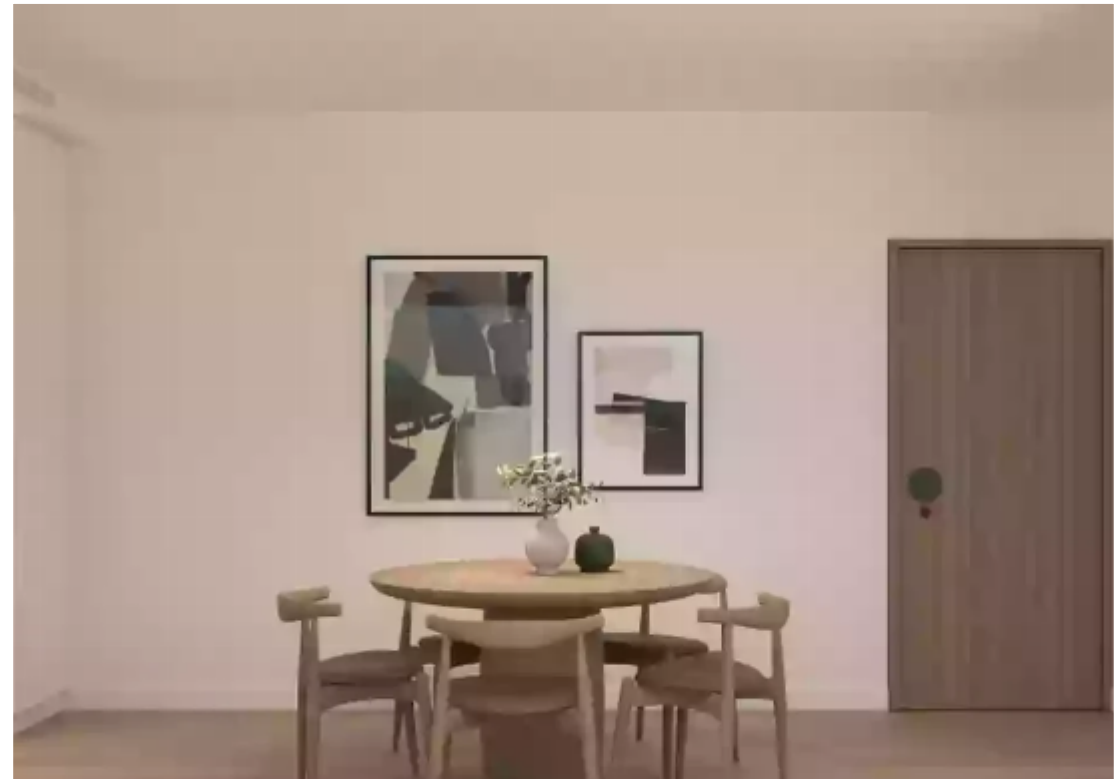

## 3 bedrooms, 96 sq.m.

Limassol, Spyrou-Kyprianou-St-Potamos-Germasogeias-4042 ,  
Cyprus

**Offered at:** € 700,000

**Estate ID:** 29695

**Ref:** J3480L1275

NET internal area: **96**

Bathrooms: **2**

Bedrooms: **3**

Parking spaces: **1 cars**

Available from: **2024-04-23**

Offered at: **700,000**

Type: **Apartment**

Veranda: **23 m²**

Embrace the pinnacle of luxury living in this exclusive residence, offering an expansive 119.00 sqm of thoughtfully designed space for unparalleled comfort. Discover a haven of modern elegance and sophistication, featuring 3 spacious bedrooms and 2 exquisite bathrooms that redefine contemporary living. Experience the perfect blend of efficiency and elegance with an impressive Energy Class A rating, ensuring sustainability and reduced energy costs. Step into the future of living with a completion date set for 2024, where contemporary design seamlessly marries aesthetics and functionality. Enjoy year-round comfort with the included air conditioning, allowing you to create your idea...