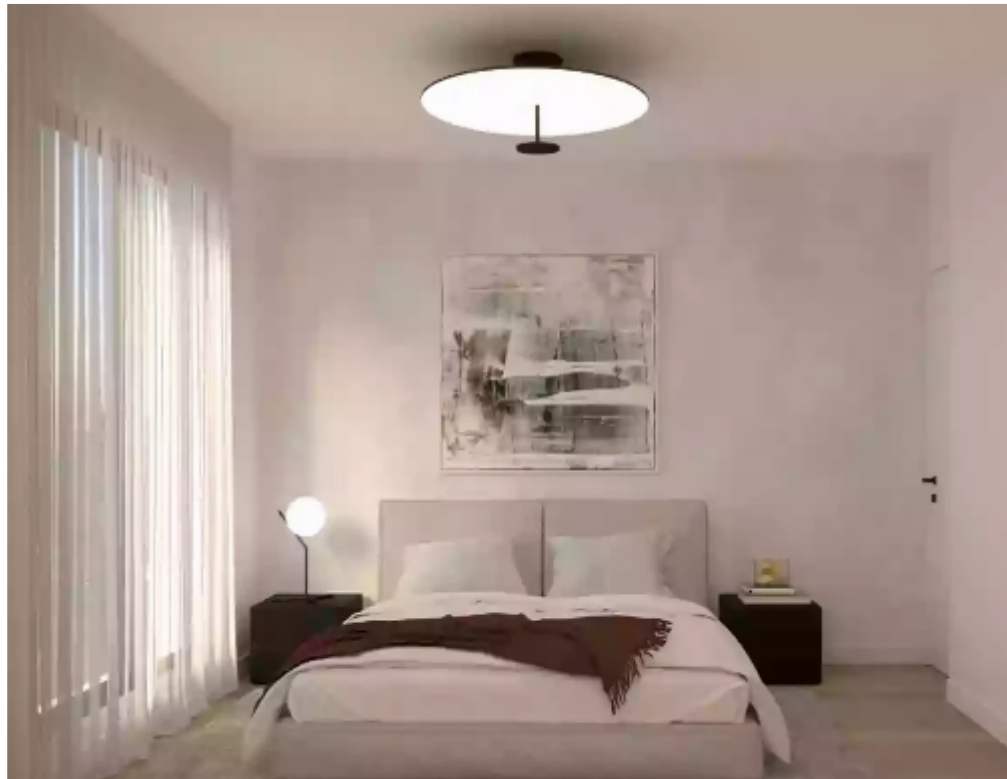

## 3 bedrooms, 96 sq.m.

Limassol, Spyrou-Kyprianou-St-Potamos-Germasogeias-4042 ,  
Cyprus

**Offered at:** € 700,000

**Estate ID:** 29695

**Ref:** J3480L1275

NET internal area: **96**

Bathrooms: **2**

Bedrooms: **3**

Parking spaces: **1 cars**

Available from: **2024-04-23**

Offered at: **700,000**

Type: **Apartment**

Veranda: **23 m²**

Embrace the pinnacle of luxury living in this exclusive residence, offering an expansive 119.00 sqm of thoughtfully designed space for unparalleled comfort. Discover a haven of modern elegance and sophistication, featuring 3 spacious bedrooms and 2 exquisite bathrooms that redefine contemporary living. Experience the perfect blend of efficiency and elegance with an impressive Energy Class A rating, ensuring sustainability and reduced energy costs. Step into the future of living with a completion date set for 2024, where contemporary design seamlessly marries aesthetics and functionality. Enjoy year-round comfort with the included air conditioning, allowing you to create your idea...