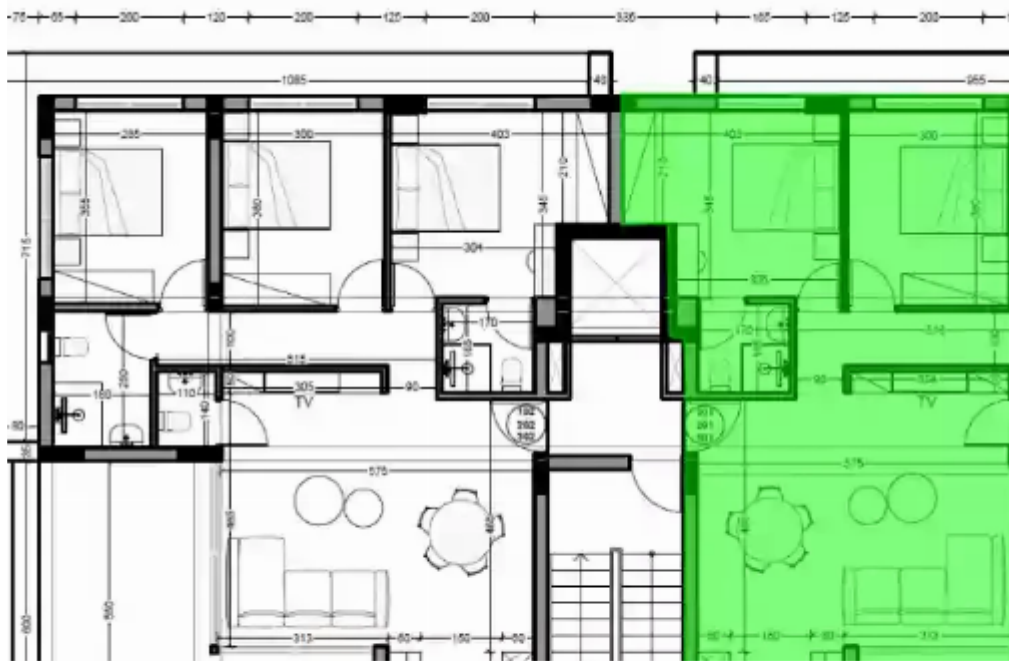

## 3 bedrooms, 96 sq.m.

Limassol, Spyrou-Kyprianou-St-Potamos-Germasogeias-4042 ,  
Cyprus

**Offered at:** € 600,000

**Estate ID:** 29700

**Ref:** J3480L1272

NET internal area: **96**

Bathrooms: **2**

Bedrooms: **3**

Parking spaces: **1 cars**

Available from: **2024-04-23**

Offered at: **600,000**

Type: **Apartment**

Veranda: **23 m²**

Embrace the pinnacle of luxury living in this exclusive residence, offering an expansive 119.00 sqm of thoughtfully designed space for unparalleled comfort. Discover a haven of modern elegance and sophistication, featuring 3 spacious bedrooms and 2 exquisite bathrooms that redefine contemporary living. Experience the perfect blend of efficiency and elegance with an impressive Energy Class A rating, ensuring sustainability and reduced energy costs. Step into the future of living with a completion date set for 2024, where contemporary design seamlessly marries aesthetics and functionality. Enjoy year-round comfort with the included air conditioning, allowing you to create your idea...