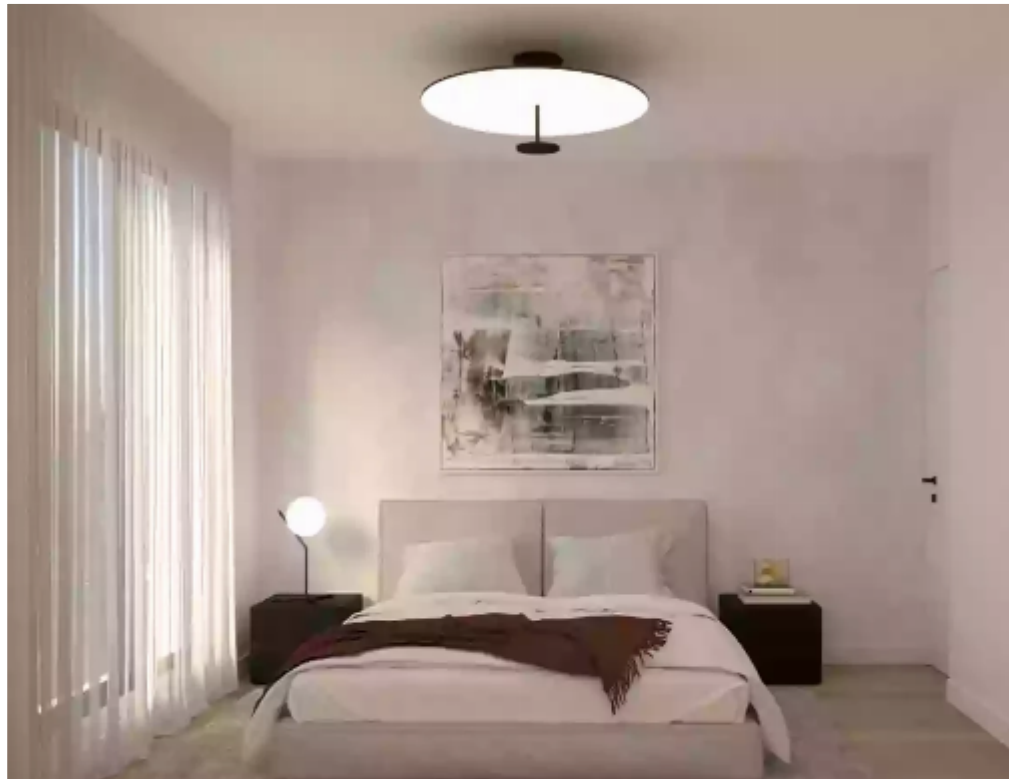

## 3 bedrooms, 96 sq.m.

Limassol, Spyrou-Kyprianou-St-Potamos-Germasogeias-4042 ,  
Cyprus

**Offered at:** € 600,000

**Estate ID:** 29700

**Ref:** J3480L1272

NET internal area: **96**

Bathrooms: **2**

Bedrooms: **3**

Parking spaces: **1 cars**

Available from: **2024-04-23**

Offered at: **600,000**

Type: **Apartment**

Veranda: **23 m²**

Embrace the pinnacle of luxury living in this exclusive residence, offering an expansive 119.00 sqm of thoughtfully designed space for unparalleled comfort. Discover a haven of modern elegance and sophistication, featuring 3 spacious bedrooms and 2 exquisite bathrooms that redefine contemporary living. Experience the perfect blend of efficiency and elegance with an impressive Energy Class A rating, ensuring sustainability and reduced energy costs. Step into the future of living with a completion date set for 2024, where contemporary design seamlessly marries aesthetics and functionality. Enjoy year-round comfort with the included air conditioning, allowing you to create your idea...