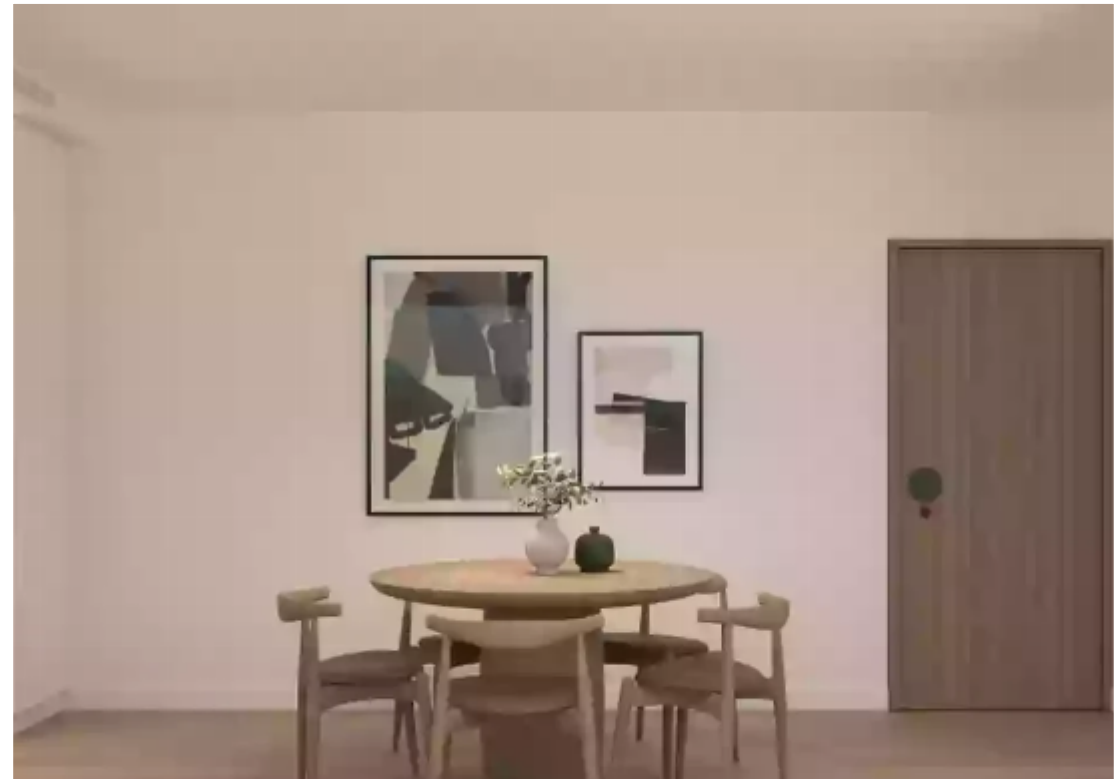

## 3 bedrooms, 96 sq.m.

Limassol, Spyrou-Kyprianou-St-Potamos-Germasogeias-4042 ,  
Cyprus

**Offered at:** € 600,000

**Estate ID:** 29700

**Ref:** J3480L1272

NET internal area: **96**

Bathrooms: **2**

Bedrooms: **3**

Parking spaces: **1 cars**

Available from: **2024-04-23**

Offered at: **600,000**

Type: **Apartment**

Veranda: **23 m²**

Embrace the pinnacle of luxury living in this exclusive residence, offering an expansive 119.00 sqm of thoughtfully designed space for unparalleled comfort. Discover a haven of modern elegance and sophistication, featuring 3 spacious bedrooms and 2 exquisite bathrooms that redefine contemporary living. Experience the perfect blend of efficiency and elegance with an impressive Energy Class A rating, ensuring sustainability and reduced energy costs. Step into the future of living with a completion date set for 2024, where contemporary design seamlessly marries aesthetics and functionality. Enjoy year-round comfort with the included air conditioning, allowing you to create your idea...