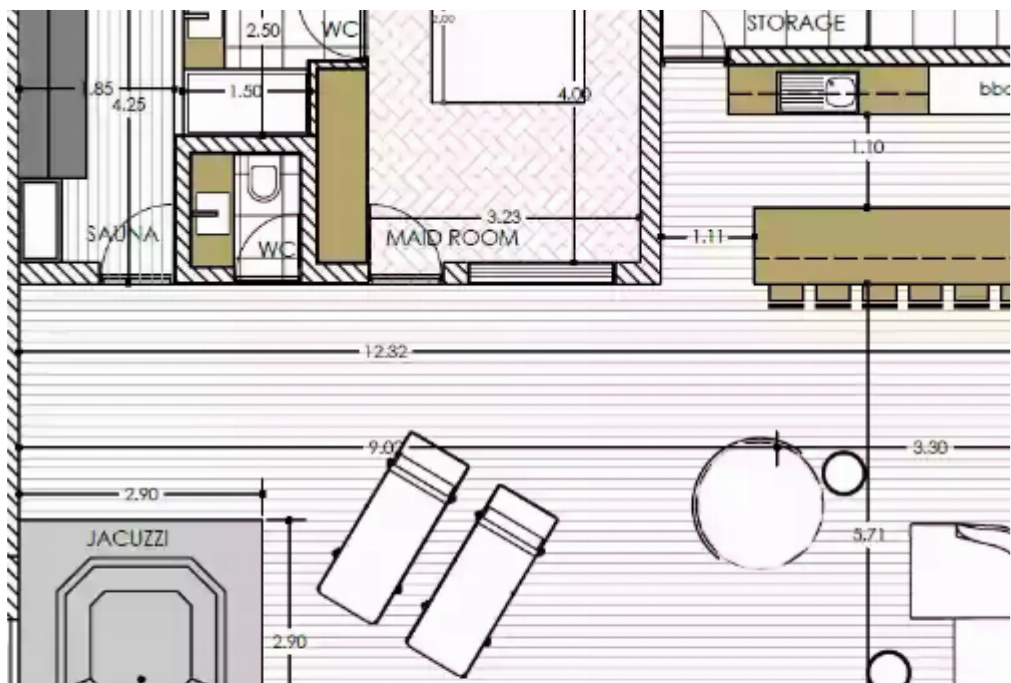

## 3 bedrooms, 91 sq.m.

Limassol, Panthea-Mesa-Geitonia-4007 , Cyprus

**Offered at:** € 800,000

**Estate ID:** 29714

**Ref:** J3474L1258

Density: **0 %**

Available from: **2024-04-23**

Offered at: **800,000**

Type: **Penthouse**

Welcome to an extraordinary penthouse that redefines luxury living. With four lavish bedrooms and three modern bathrooms, this residence offers an opulent retreat that combines grandeur with comfort. Encompassing an expansive 91 square meters of covered area, the penthouse provides an unparalleled canvas for indulging in the ultimate living experience. Step onto the covered veranda, spanning 32 square meters, where you can savor moments of tranquility while immersed in breathtaking vistas. Additionally, an open veranda extending 94 square meters beckons you to bask in the open skies, elevating your connection to the surrounding beauty. Ensuring your convenience and security, two dedica...