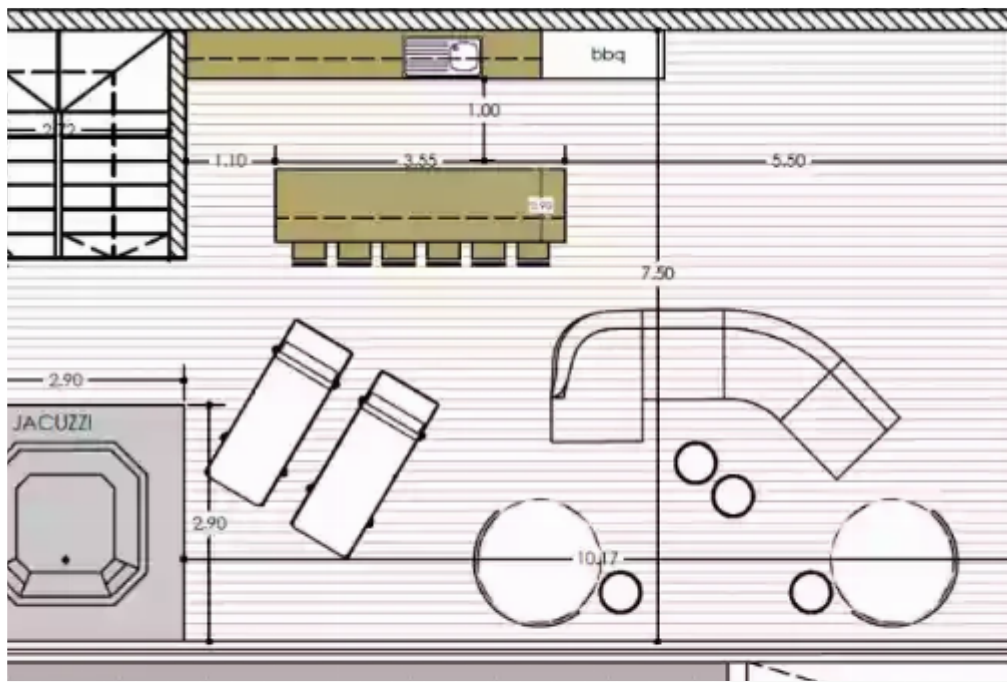

## 4 bedrooms, 191 sq.m.

Limassol, Panthea-Mesa-Geitonia-4007 , Cyprus

**Offered at:** € 1,300,000

**Estate ID:** 29717

**Ref:** J3474L1257

Density: **0 %**

Available from: **2024-04-23**

Offered at: **1,300,000**

Type: **Penthouse**

Welcome to an extraordinary penthouse that redefines luxury living. With four lavish bedrooms and three modern bathrooms, this residence offers an opulent retreat that combines grandeur with comfort. Encompassing an expansive 191 square meters of covered area, the penthouse provides an unparalleled canvas for indulging in the ultimate living experience. Step onto the covered veranda, spanning 46 square meters, where you can savor moments of tranquility while immersed in breathtaking vistas. Additionally, an open veranda extending 103 square meters beckons you to bask in the open skies, elevating your connection to the surrounding beauty. Ensuring your convenience and security, two dedi...