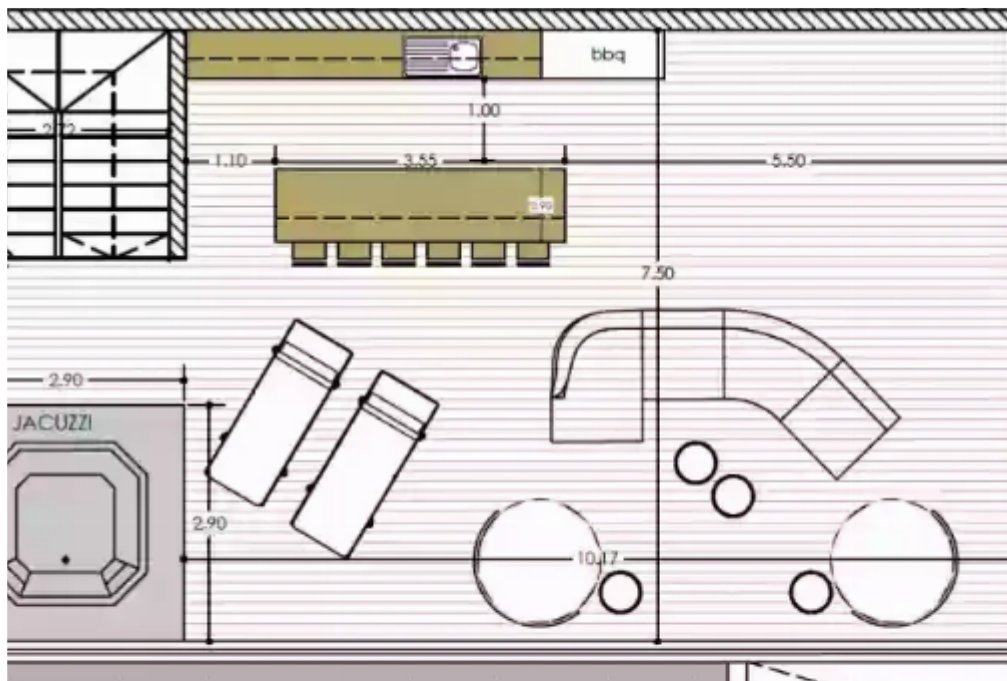

## 4 bedrooms, 191 sq.m.

Limassol, Panthea-Mesa-Geitonia-4007 , Cyprus

**Offered at:** € 1,300,000

**Estate ID:** 29717

**Ref:** J3474L1257

Density: **0 %**

Available from: **2024-04-23**

Offered at: **1,300,000**

Type: **Penthouse**

Welcome to an extraordinary penthouse that redefines luxury living. With four lavish bedrooms and three modern bathrooms, this residence offers an opulent retreat that combines grandeur with comfort. Encompassing an expansive 191 square meters of covered area, the penthouse provides an unparalleled canvas for indulging in the ultimate living experience. Step onto the covered veranda, spanning 46 square meters, where you can savor moments of tranquility while immersed in breathtaking vistas. Additionally, an open veranda extending 103 square meters beckons you to bask in the open skies, elevating your connection to the surrounding beauty. Ensuring your convenience and security, two dedi...