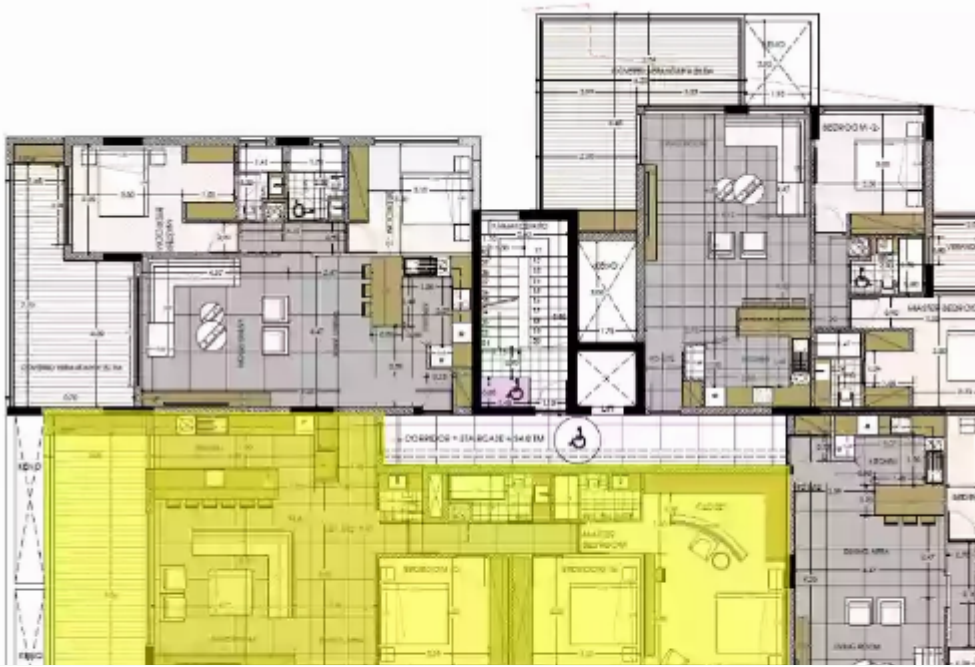

## 2 bedrooms, 92 sq.m.

Limassol, Panthea-Mesa-Geitonia-4007 , Cyprus

**Offered at:** € 460,000

**Estate ID:** 29723

**Ref:** J3474L1250

NET internal area: **92**

Bathrooms: **2**

Bedrooms: **2**

Parking spaces: **1 cars**

Available from: **2024-04-23**

Offered at: **460,000**

Type: **Apartment**

Veranda: **22 m²**

Introducing a captivating apartment that encapsulates modern living at its finest. With two generously-sized bedrooms and two stylish bathrooms, this residence offers a harmonious blend of comfort and elegance. Spanning across 92 square meters of covered area, the layout provides a spacious canvas for you to create the perfect living environment. Step out onto the inviting covered porch, extending 22 square meters, where you can bask in the fresh air while savoring the beauty of your surroundings. This outdoor extension seamlessly merges with the indoor spaces, providing an ideal setting for relaxation and hosting gatherings. Your convenience is paramount, as evidenced by the provision...