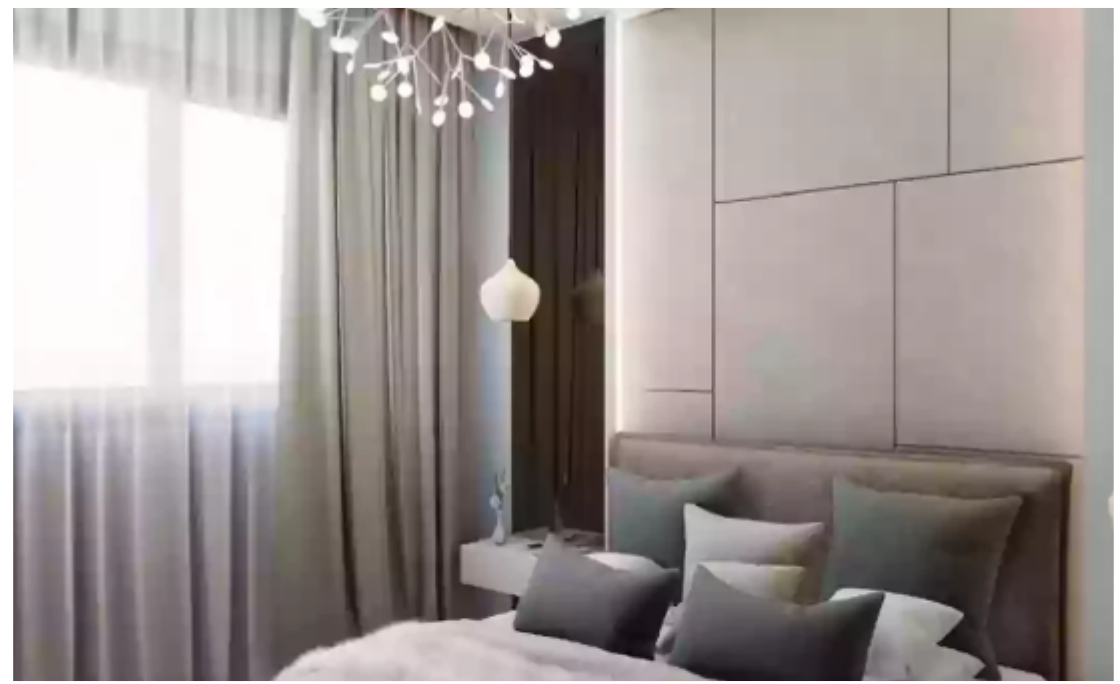

1 bedrooms, 50 sq.m.

Limassol, Chalkoutsa-Mesa-Geitonia-4000 , Cyprus

Offered at: € 210,000

Estate ID: 29725

Ref: J3472L1247

NET internal area: **50**

Bathrooms: **1**

Bedrooms: **1**

Parking spaces: **1 cars**

Available from: **2024-04-23**

Offered at: **210,000**

Type: **Apartment**

Veranda: **10 m²**

Introducing Apartment 202 at Silver Complex II: A meticulously crafted one-bedroom apartment that offers a harmonious fusion of comfort and style.

Step into a spacious 50 sqm internal living area, thoughtfully designed to exude modern luxury. Additionally, delight in the allure of 10 sqm covered verandas, where you can unwind and savor the open air. The bathroom boasts an elegant design, complete with a convenient shower tray. Discover the epitome of contemporary living in this exceptional apartment, ideally situated in the prime location of Limassol....