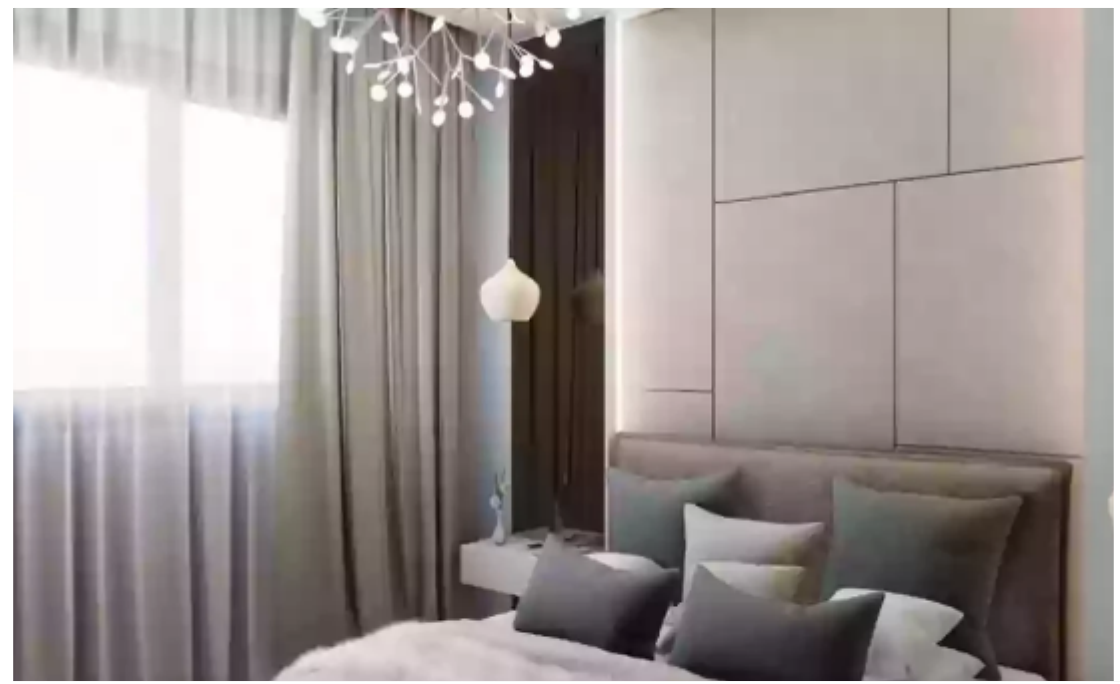

1 bedrooms, 50 sq.m.

Limassol, Chalkoutsa-Mesa-Geitonia-4000 , Cyprus

Offered at: € 210,000

Estate ID: 29726

Ref: J3472L1246

NET internal area: **50**

Bathrooms: **1**

Bedrooms: **1**

Parking spaces: **1 cars**

Available from: **2024-04-23**

Offered at: **210,000**

Type: **Apartment**

Veranda: **10 m²**

Introducing Apartment 102 at Silver Complex II: A meticulously crafted one-bedroom apartment that offers a harmonious fusion of comfort and style.

Step into a spacious 50 sqm internal living area, thoughtfully designed to exude modern luxury. Additionally, delight in the allure of 10 sqm covered verandas, where you can unwind and savor the open air. The bathroom boasts an elegant design, complete with a convenient shower tray. Discover the epitome of contemporary living in this exceptional apartment, ideally situated in the prime location of Limassol....