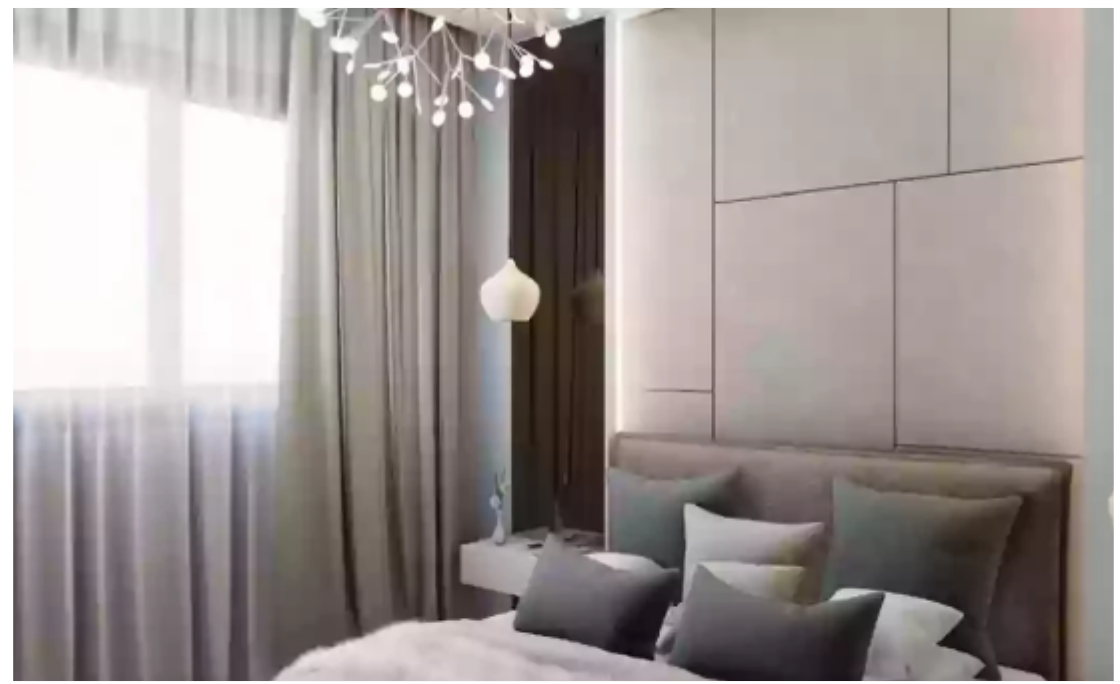

1 bedrooms, 50 sq.m.

Limassol, Chalkoutsas-Mesa-Geitonia-4000 , Cyprus

Offered at: € 210,000

Estate ID: 29726

Ref: J3472L1246

NET internal area: **50**

Bathrooms: **1**

Bedrooms: **1**

Parking spaces: **1 cars**

Available from: **2024-04-23**

Offered at: **210,000**

Type: **Apartment**

Veranda: **10 m²**

Introducing Apartment 102 at Silver Complex II: A meticulously crafted one-bedroom apartment that offers a harmonious fusion of comfort and style.

Step into a spacious 50 sqm internal living area, thoughtfully designed to exude modern luxury. Additionally, delight in the allure of 10 sqm covered verandas, where you can unwind and savor the open air. The bathroom boasts an elegant design, complete with a convenient shower tray. Discover the epitome of contemporary living in this exceptional apartment, ideally situated in the prime location of Limassol....