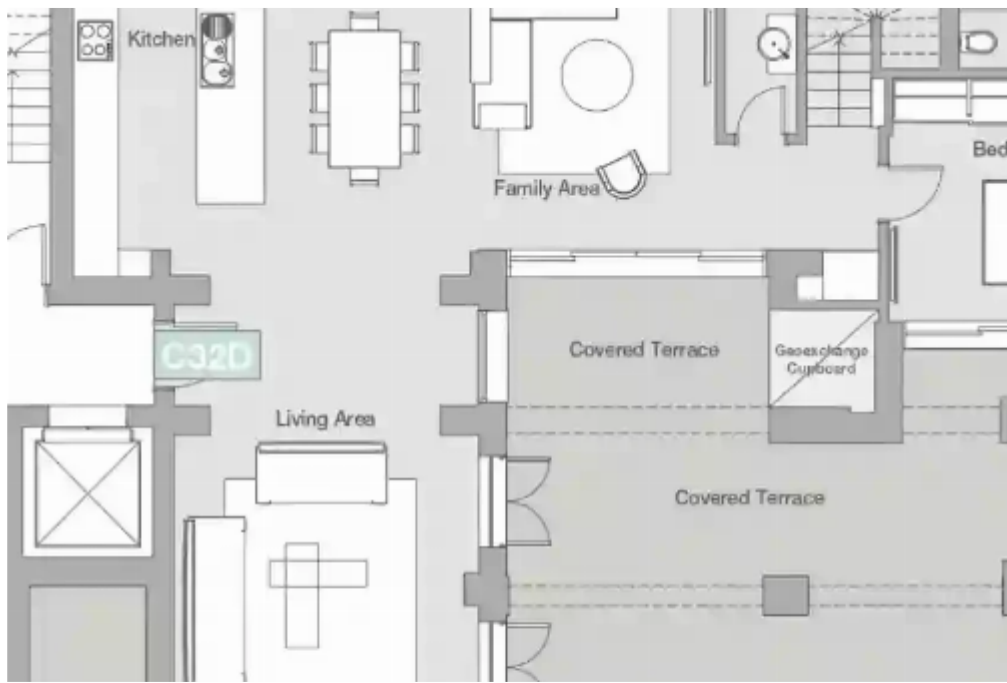

4 bedrooms, 236245 sq.m.

Limassol, Limassol-Marina-3014 , Cyprus

Offered at: €6,100,000

Estate ID: 29889

Ref: J3372L1041

NET internal area: **236245**

Bathrooms: **3**

Bedrooms: **4**

Parking spaces: **1 cars**

Available from: **2024-04-23**

Offered at: **6,100,000**

Type: **Apartment**

Veranda: **132 m²**

Welcome to Castle Residences, where luxury and elegance converge in this exceptional apartment located on floors 3, 4 and 5. Spanning an impressive 245 sqm, this exquisite residence features 4 spacious bedrooms and 3 modern bathrooms, offering ample space for your every need. Step outside to the covered terrace of 40 sqm, perfect for relaxing and enjoying the stunning views. Additionally, indulge in the expansive uncovered terrace, spanning 92 sqm, providing an ideal setting for outdoor gatherings and blissful moments. Embrace the ultimate indulgence with access to the pool spa, where relaxation and rejuvenation await you. Experience the pinnacle of sophisticated living at Castle Residences....