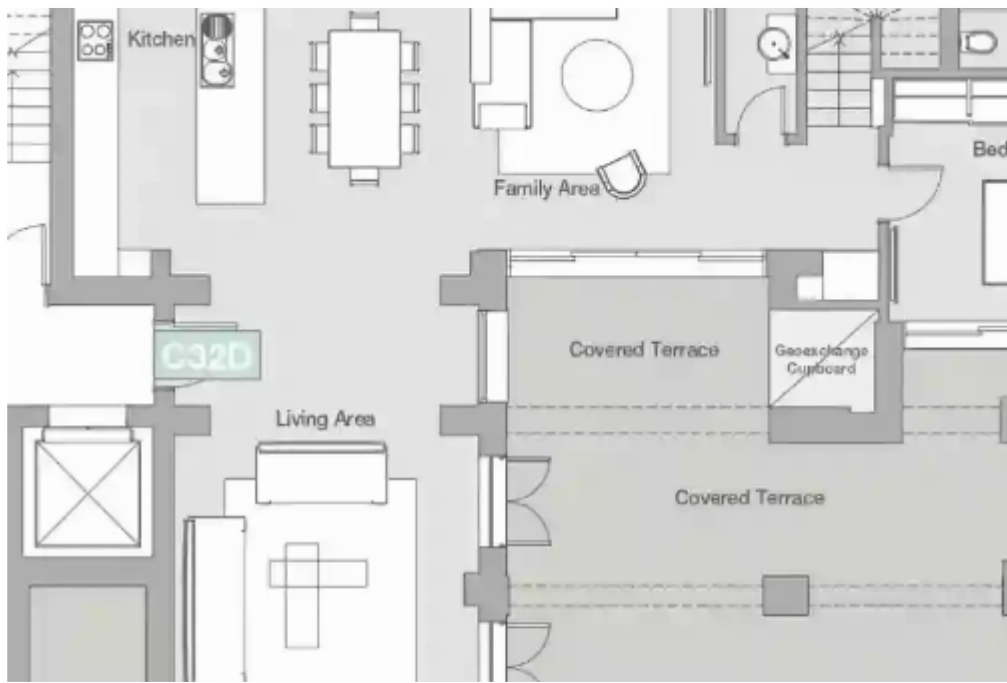

## 4 bedrooms, 236245 sq.m.

Limassol, Limassol-Marina-3014 , Cyprus

**Offered at:** €6,100,000

**Estate ID:** 29889

**Ref:** J3372L1041

NET internal area: **236245**

Bathrooms: **3**

Bedrooms: **4**

Parking spaces: **1 cars**

Available from: **2024-04-23**

Offered at: **6,100,000**

Type: **Apartment**

Veranda: **132 m²**

Welcome to Castle Residences, where luxury and elegance converge in this exceptional apartment located on floors 3, 4 and 5. Spanning an impressive 245 sqm, this exquisite residence features 4 spacious bedrooms and 3 modern bathrooms, offering ample space for your every need. Step outside to the covered terrace of 40 sqm, perfect for relaxing and enjoying the stunning views. Additionally, indulge in the expansive uncovered terrace, spanning 92 sqm, providing an ideal setting for outdoor gatherings and blissful moments. Embrace the ultimate indulgence with access to the pool spa, where relaxation and rejuvenation await you. Experience the pinnacle of sophisticated living at Castle Residences....