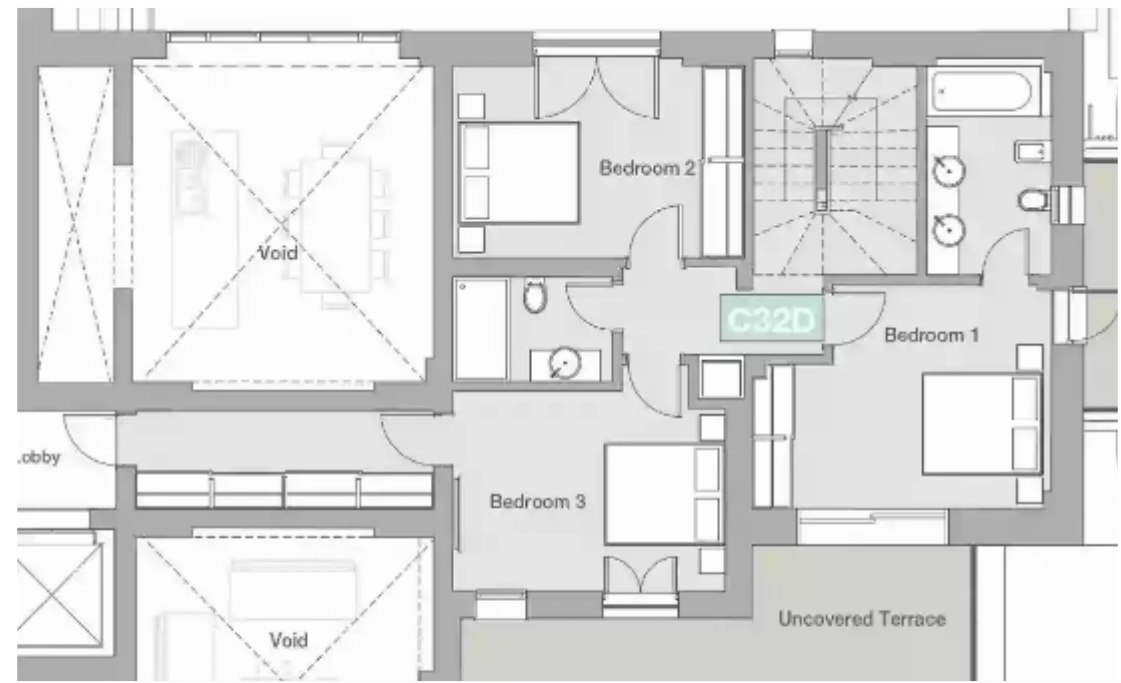

## 4 bedrooms, 236245 sq.m.

Limassol, Limassol-Marina-3014 , Cyprus

**Offered at:** €6,100,000

**Estate ID:** 29889

**Ref:** J3372L1041

NET internal area: **236245**

Bathrooms: **3**

Bedrooms: **4**

Parking spaces: **1 cars**

Available from: **2024-04-23**

Offered at: **6,100,000**

Type: **Apartment**

Veranda: **132 m²**

Welcome to Castle Residences, where luxury and elegance converge in this exceptional apartment located on floors 3, 4 and 5. Spanning an impressive 245 sqm, this exquisite residence features 4 spacious bedrooms and 3 modern bathrooms, offering ample space for your every need. Step outside to the covered terrace of 40 sqm, perfect for relaxing and enjoying the stunning views. Additionally, indulge in the expansive uncovered terrace, spanning 92 sqm, providing an ideal setting for outdoor gatherings and blissful moments. Embrace the ultimate indulgence with access to the pool spa, where relaxation and rejuvenation await you. Experience the pinnacle of sophisticated living at Castle Residences....