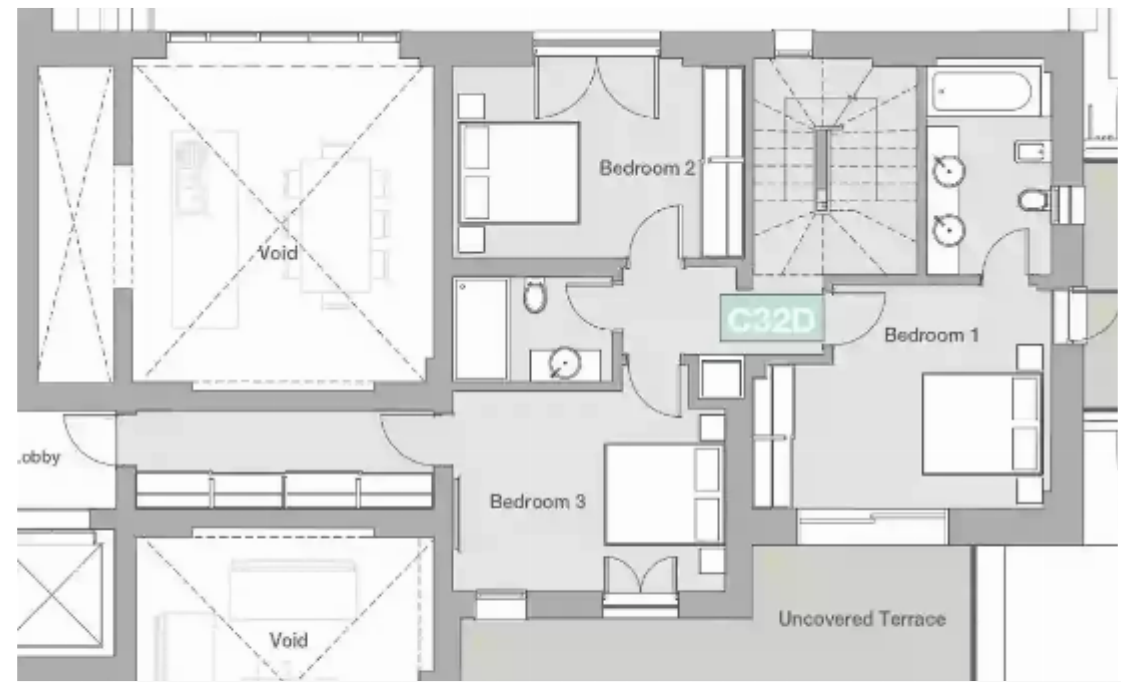

4 bedrooms, 236245 sq.m.

Limassol, Limassol-Marina-3014 , Cyprus

Offered at: €6,100,000

Estate ID: 29889

Ref: J3372L1041

NET internal area: **236245**

Bathrooms: **3**

Bedrooms: **4**

Parking spaces: **1 cars**

Available from: **2024-04-23**

Offered at: **6,100,000**

Type: **Apartment**

Veranda: **132 m²**

Welcome to Castle Residences, where luxury and elegance converge in this exceptional apartment located on floors 3, 4 and 5. Spanning an impressive 245 sqm, this exquisite residence features 4 spacious bedrooms and 3 modern bathrooms, offering ample space for your every need. Step outside to the covered terrace of 40 sqm, perfect for relaxing and enjoying the stunning views. Additionally, indulge in the expansive uncovered terrace, spanning 92 sqm, providing an ideal setting for outdoor gatherings and blissful moments. Embrace the ultimate indulgence with access to the pool spa, where relaxation and rejuvenation await you. Experience the pinnacle of sophisticated living at Castle Residences....