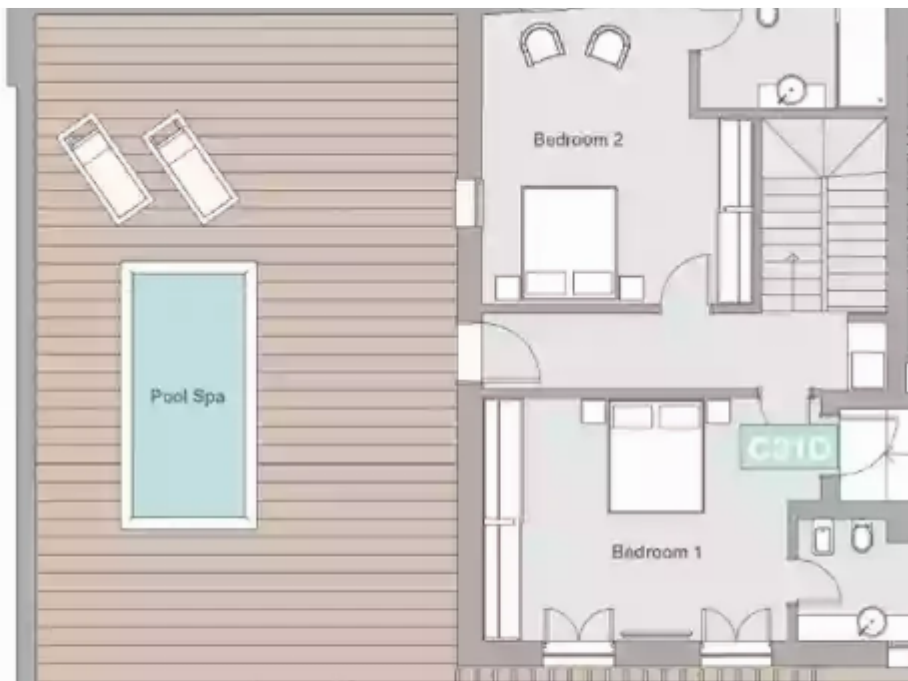

4 bedrooms, 236 sq.m.

Limassol, Limassol-Marina-3014 , Cyprus

Offered at: € 7,200,000

Estate ID: 29890

Ref: J3372L1040

NET internal area: **236**

Bathrooms: **3**

Bedrooms: **4**

Parking spaces: **1 cars**

Available from: **2024-04-23**

Offered at: **7,200,000**

Type: **Apartment**

Veranda: **92 m²**

Welcome to Castle Residences, where luxury and elegance converge in this exceptional apartment located on floors 3 and 4. Spanning an impressive 236 sqm, this exquisite residence features 4 spacious bedrooms and 3 modern bathrooms, offering ample space for your every need. Step outside to the covered terrace of 92 sqm, perfect for relaxing and enjoying the stunning views. Embrace the ultimate indulgence with access to the pool spa, where relaxation and rejuvenation await you. Experience the pinnacle of sophisticated living at Castle Residences....