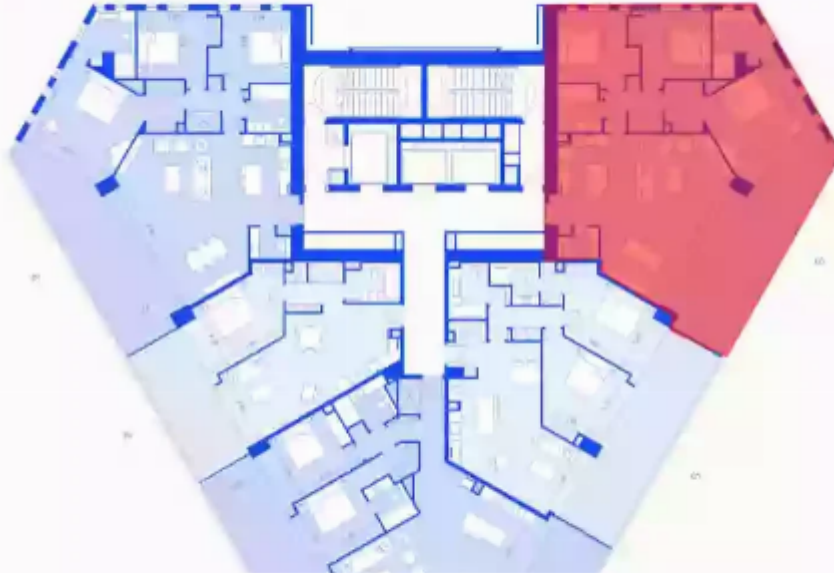

## 2 bedrooms, 110

Limassol, Trilogy-Complex-Neapoli-3106 , Cyprus

**Offered at:** € 2,300,000

**Estate ID:** 29951

**Ref:** J3352L974

APARTMENTS  
Levels 20 - 24

NET internal area: **110**

Bathrooms: **2**

Bedrooms: **2**

Parking spaces: **1 cars**

Available from: **2024-04-23**

Offered at: **2,300,000**

Type: **Apartment**

Veranda: **64 m²**

Nestled in the heart of Limassol's affluent waterfront, Trilogy stands tall as an architectural masterpiece, redefining luxury living in the Mediterranean.

This exclusive development offers a collection of exquisite apartments and offices that epitomize elegance and sophistication. As you step into the grand 32-floor apartment at Trilogy, you'll be captivated by the breathtaking panoramic views of the glistening Mediterranean and the vibrant cityscape below. Spanning across 112 sqm, this residence exudes a sense of space and grandeur, perfect for those seeking a lavish and comfortable abode. With two luxurious bedrooms, you'll find ample space for your family and guests to enjoy the ut...