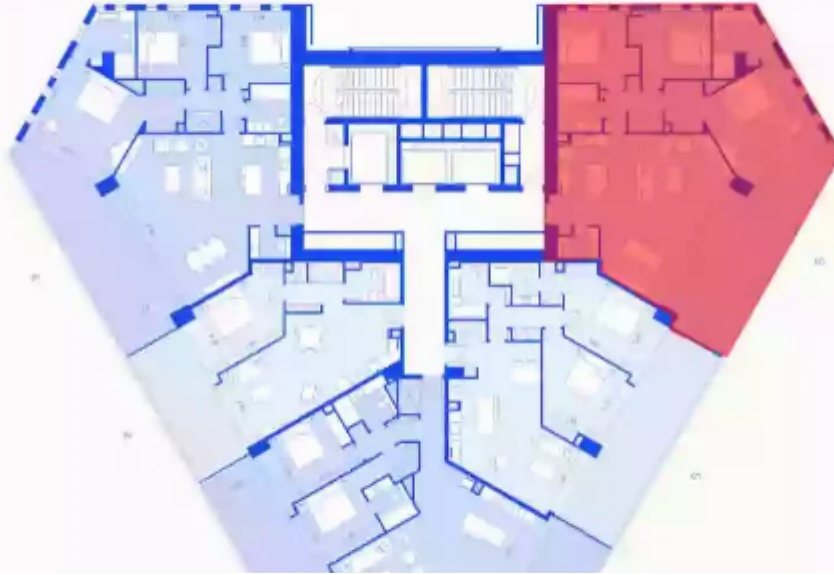

APARTMENTS
Levels 20 - 24