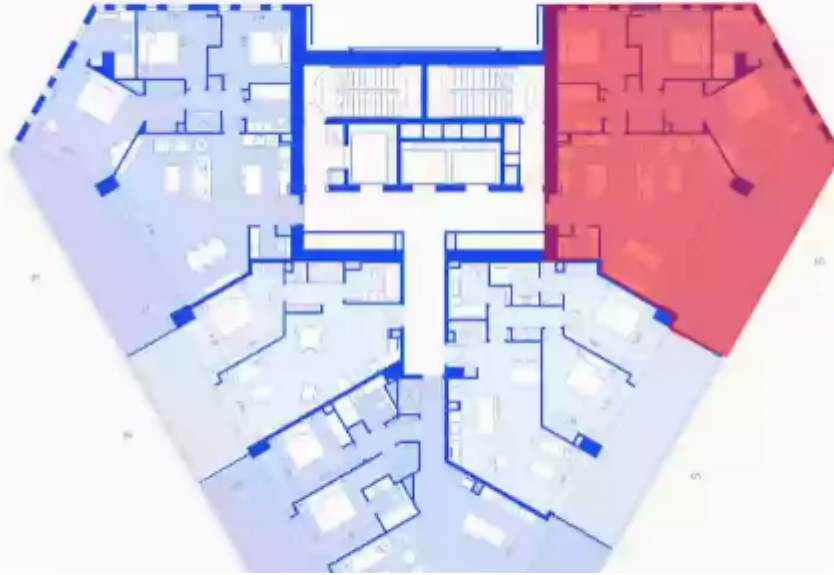

## 2 bedrooms, 112 sq.m.

Limassol, Trilogy-Complex-Neapoli-3106 , Cyprus

**Offered at:** € 2,300,000

**Estate ID:** 29952

**Ref:** J3352L973

APARTMENTS  
Levels 20 - 24

NET internal area: **112**

Bathrooms: **2**

Bedrooms: **2**

Parking spaces: **1 cars**

Available from: **2024-04-23**

Offered at: **2,300,000**

Type: **Apartment**

Veranda: **65 m²**

Nestled in the heart of Limassol's affluent waterfront, Trilogy stands tall as an architectural masterpiece, redefining luxury living in the Mediterranean.

This exclusive development offers a collection of exquisite apartments and offices that epitomize elegance and sophistication. As you step into the grand 31-floor apartment at Trilogy, you'll be captivated by the breathtaking panoramic views of the glistening Mediterranean and the vibrant cityscape below. Spanning across 112 sqm, this residence exudes a sense of space and grandeur, perfect for those seeking a lavish and comfortable abode. With two luxurious bedrooms, you'll find ample space for your family and guests to enjoy the ut...