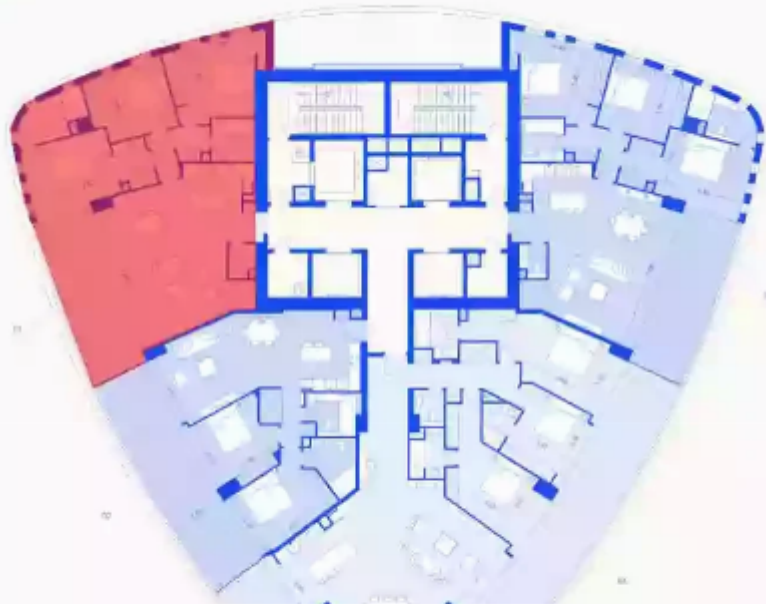

APARTMENTS
Levels 20 - 26