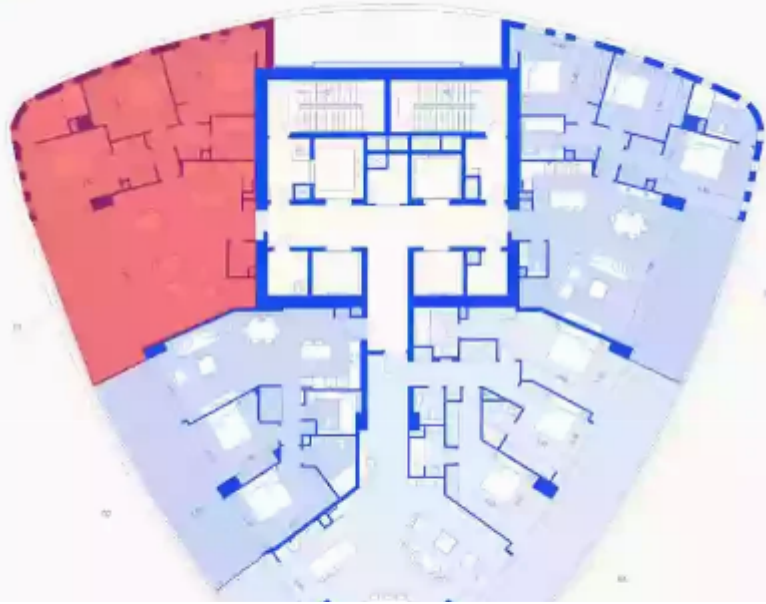

## 2 bedrooms, 115 sq.m.

Limassol, Trilogy-Complex-Neapoli-3106 , Cyprus

**Offered at:** €2,100,000

**Estate ID:** 29960

**Ref:** J3351L962

APARTMENTS  
Levels 20 - 26

NET internal area: **115**

Bathrooms: **2**

Bedrooms: **2**

Parking spaces: **1 cars**

Available from: **2024-04-23**

Offered at: **2,100,000**

Type: **Apartment**

Veranda: **49 m²**

Nestled in the heart of Limassol's affluent waterfront, Trilogy stands tall as an architectural masterpiece, redefining luxury living in the Mediterranean.

This exclusive development offers a collection of exquisite apartments and offices that epitomize elegance and sophistication. As you step into the grand 29-floor apartment at Trilogy, you'll be captivated by the breathtaking panoramic views of the glistening Mediterranean and the vibrant cityscape below. Spanning across 115 sqm, this residence exudes a sense of space and grandeur, perfect for those seeking a lavish and comfortable abode. With two luxurious bedrooms, you'll find ample space for your family and guests to enjoy the ut...