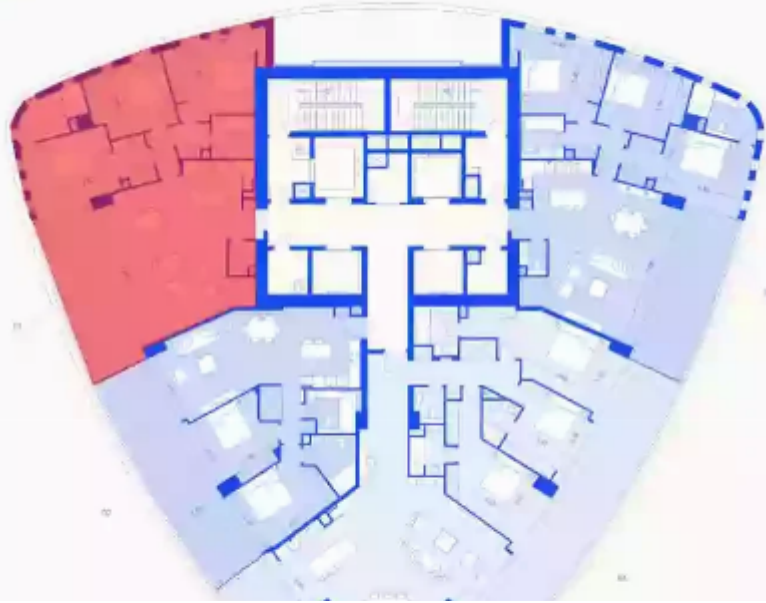

## 2 bedrooms, 120 sq.m.

Limassol, Trilogy-Complex-Neapoli-3106 , Cyprus

**Offered at:** €2,100,000

**Estate ID:** 29961

**Ref:** J3351L961

APARTMENTS  
Levels 20 - 26

NET internal area: **120**

Bathrooms: **2**

Bedrooms: **2**

Parking spaces: **1 cars**

Available from: **2024-04-23**

Offered at: **2,100,000**

Type: **Apartment**

Veranda: **51 m²**

Nestled in the heart of Limassol's affluent waterfront, Trilogy stands tall as an architectural masterpiece, redefining luxury living in the Mediterranean.

This exclusive development offers a collection of exquisite apartments and offices that epitomize elegance and sophistication. As you step into the grand 27th-floor apartment at Trilogy, you'll be captivated by the breathtaking panoramic views of the glistening Mediterranean and the vibrant cityscape below. Spanning across 120 sqm, this residence exudes a sense of space and grandeur, perfect for those seeking a lavish and comfortable abode. With two luxurious bedrooms, you'll find ample space for your family and guests to enjoy the ...