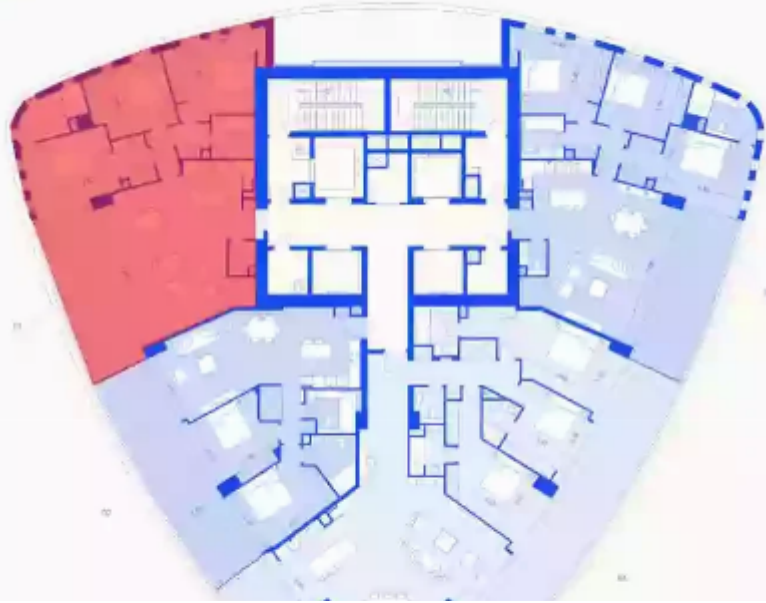

APARTMENTS
Levels 20 - 26