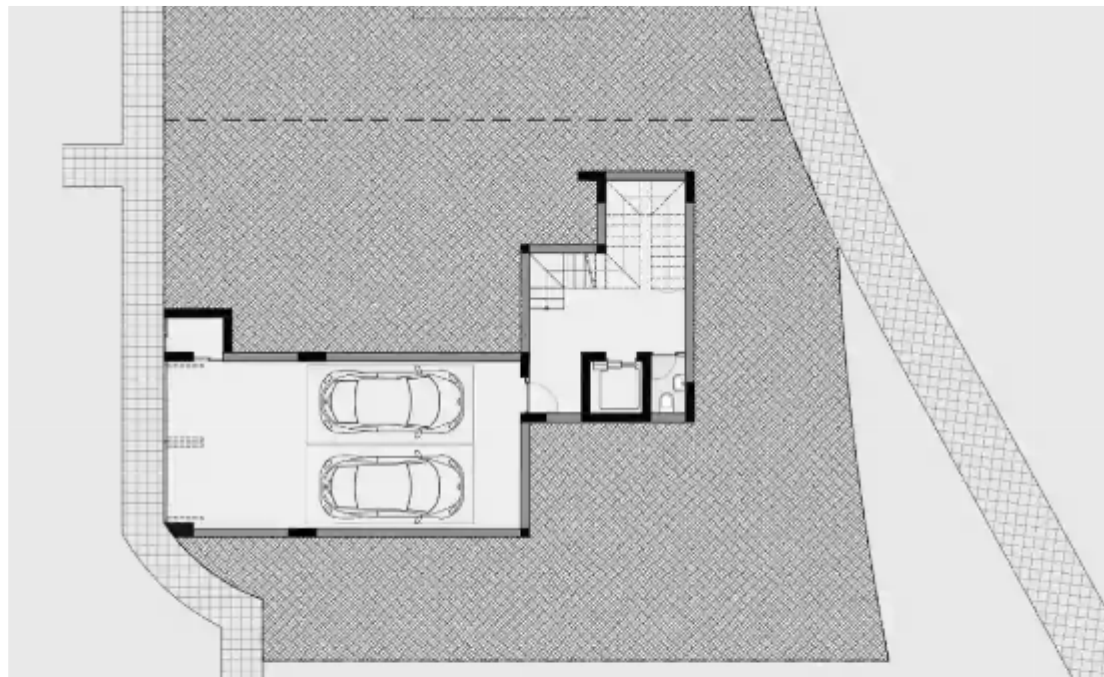

Ground Floor

3 bedrooms, 192 sq.m.

Limassol, Agia-Paraskevi-Hills-Germasogeias-Village-4049 , Cyprus

Offered at: € 890,000

Estate ID: 30018

Ref: J3312L901

MASTERPLAN

NET internal area: **192**

Bathrooms: **2**

Bedrooms: **3**

Parking spaces: **1 cars**

Available from: **2024-04-23**

Offered at: **890,000**

Type: **Villa**

Veranda: **89 m²**

Welcome to Panorama Villas, a luxurious residential complex offering an exceptional island living experience in Germasogeia, Limassol. These stunning 3 & 4 bedroom villas are strategically perched on a picturesque hill, providing breathtaking views of the entire cityscape and the mesmerizing Mediterranean waters. With contemporary architecture, high-quality finishes, and a blend of stylish elegance and practicality, these modern residences offer the perfect balance between serenity and city life. Enjoy easy access to Limassol's bustling city center and a wealth of amenities, including prestigious schools, fine dining restaurants, and entertainment options. Whether you seek a tranquil family ...