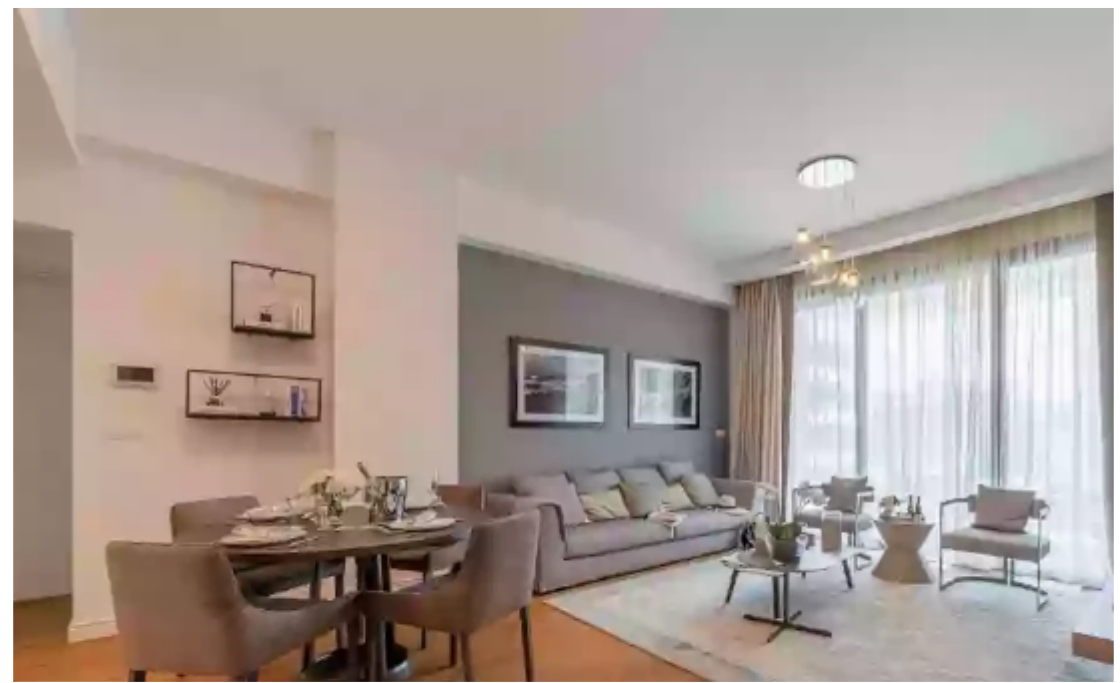

2 bedrooms, 93

Limassol, Dassoudi-Park-Papas-Potamos-Germasogeias-4040 ,
Cyprus

Offered at: € 1,030,000

Estate ID: 30142

Ref: J3215L798

NET internal area: **93**

Bathrooms: **2**

Bedrooms: **2**

Parking spaces: **2 cars**

Available from: **2024-04-23**

Offered at: **1,030,000**

Type: **Apartment**

Veranda: **29 m²**

Matisse Residence: Luxurious Apartments and Penthouses in Limassol Unparalleled Luxury and Design Step into a world of opulence as you explore our meticulously crafted apartments and penthouses. Thoughtfully designed, each residence showcases a fusion of elegance and practicality. The captivating 3.15-meter ceiling height adds an air of grandeur, while the exquisite interior decorations are sure to exceed even the most demanding buyer's expectations. Unwind and Rejuvenate Indulge in a truly lavish lifestyle at Matisse Residence. Our state-of-the-art amenities cater to your well-being and relaxation. Energize your body and mind in our fully equipped gym, offering top-of-th...