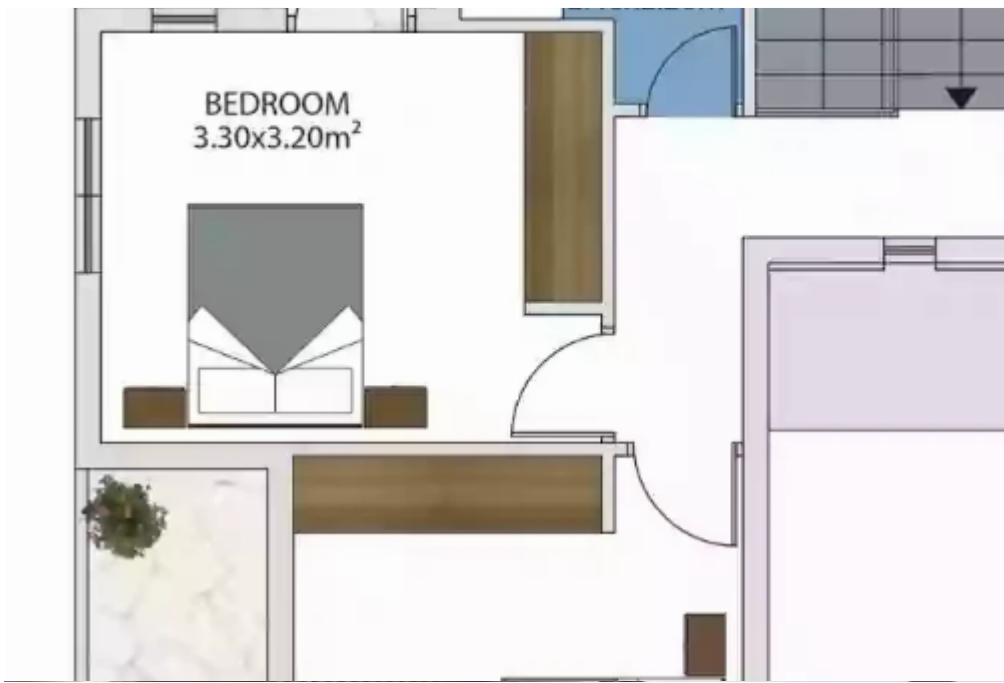

2 bedrooms, 99

Limassol, Souni-4717 , Cyprus

Offered at: € 466,000

Estate ID: 30546

Ref: J3154L682

NET internal area: **99**

Bathrooms: **2**

Bedrooms: **2**

Parking spaces: **1 cars**

Available from: **2024-04-23**

Offered at: **466,000**

Type: **Villa**

Veranda: **48 m²**

...

Estate on map: