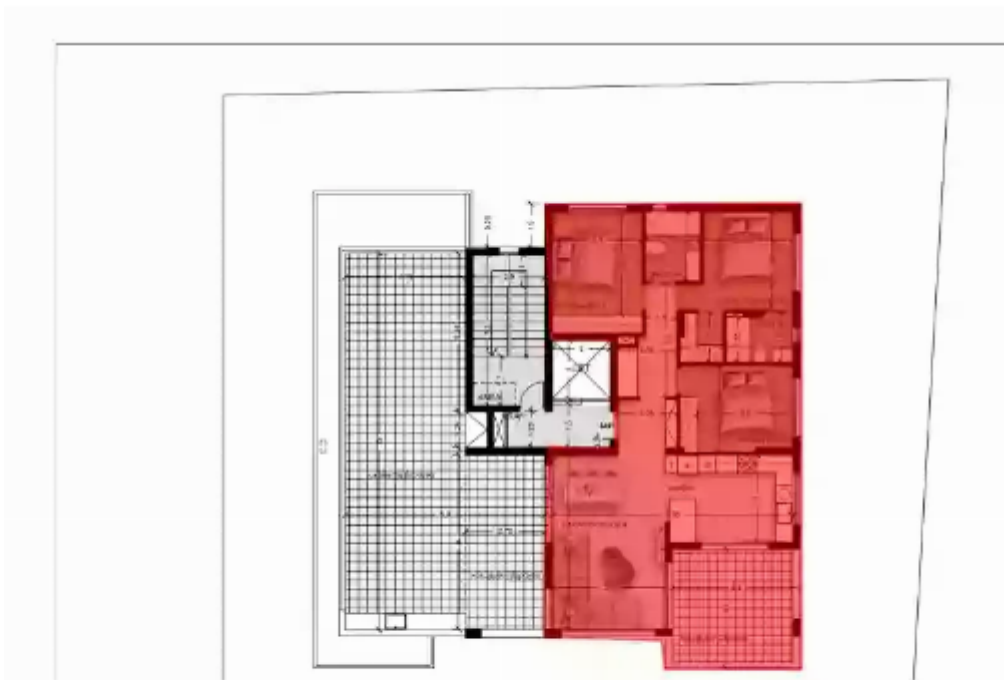

4 bedrooms, 108 sq.m.

Limassol, Synergatismou-St-Kato-Polemidia-4159 , Cyprus

Offered at: € 900,000

Estate ID: 30635

Ref: J3091L1324

NET internal area: **108**

Bathrooms: **3**

Bedrooms: **4**

Parking spaces: **1 cars**

Available from: **2024-04-23**

Offered at: **900,000**

Type: **Apartment**

Veranda: **89 m²**

Welcome to this attractive family apartment located on the outskirts of the city in the prestigious area of Kato Polemidia, Limassol. This lovely home offers comfort and functionality for your family. The apartment is situated on the fourth floor of the building and features four spacious bedrooms and three modern bathrooms. With an interior area of 108 square meters, there is plenty of space for your family. You can also enjoy fresh air and relax on the covered veranda, which measures 89 square meters. Additional amenities include an elevator that will make your life easier and provide easy access throughout the building. Furthermore, you will have access to a covered parking space, which i...