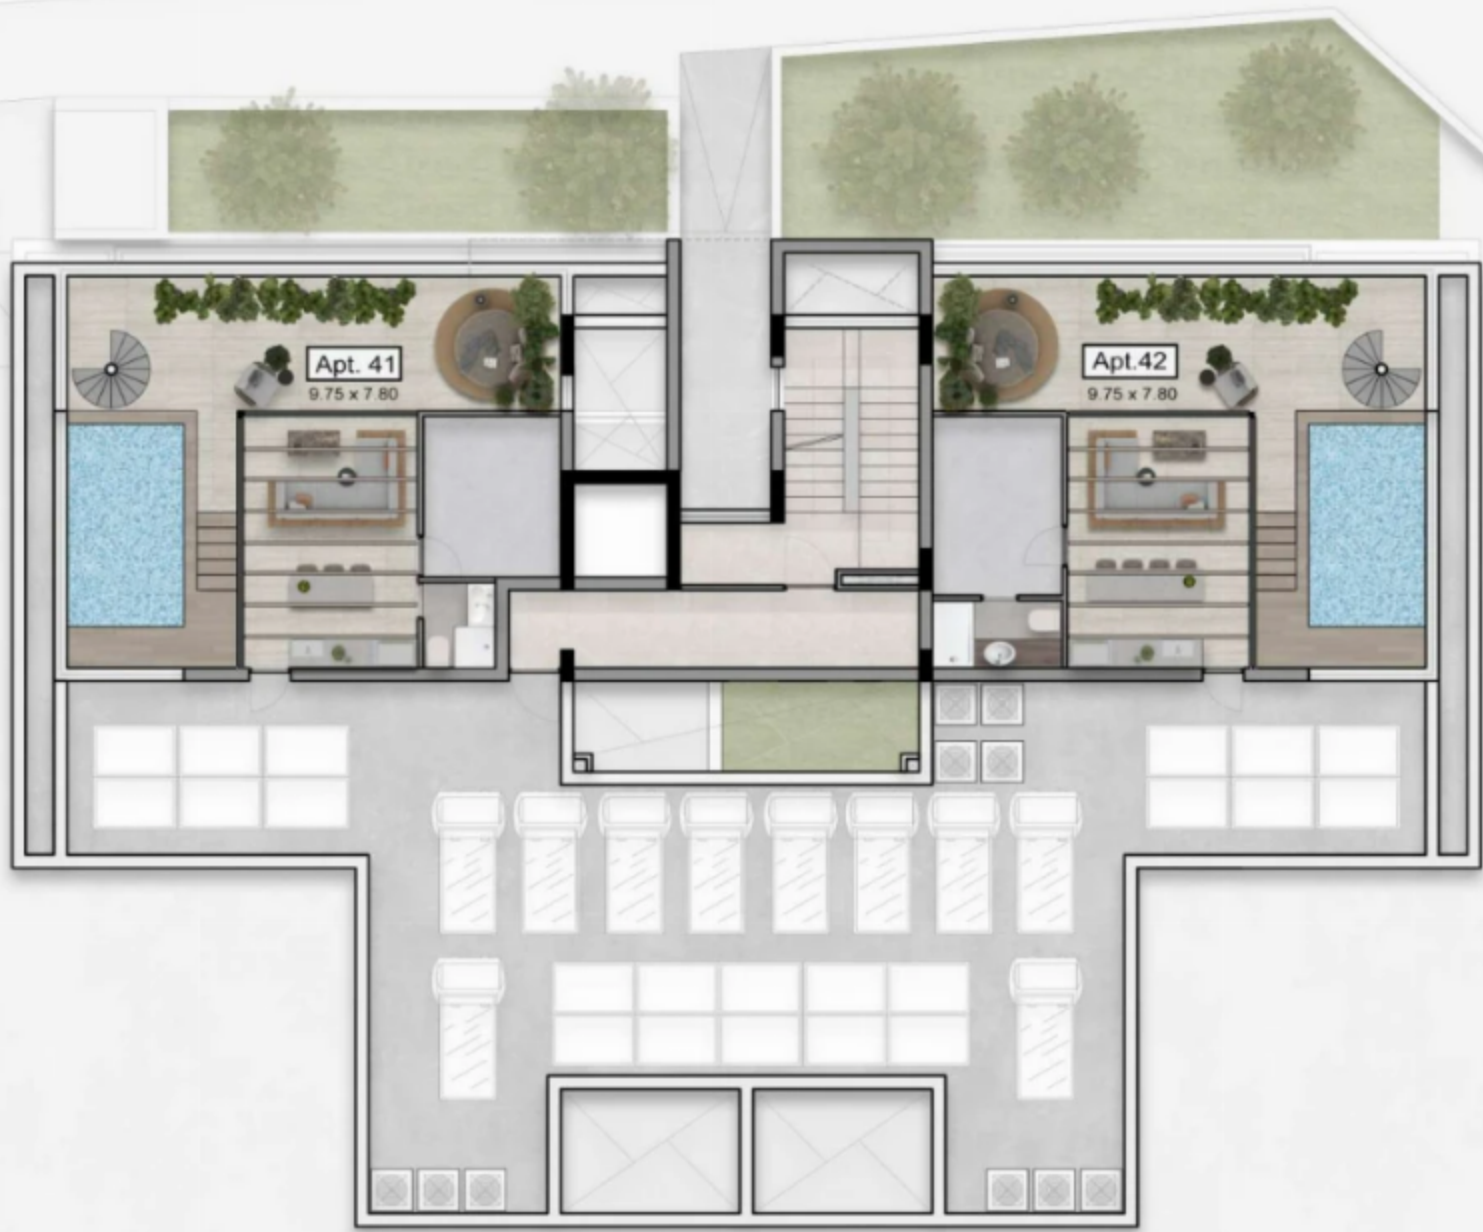

Offered at: **900,000**

Type: **Penthouse**

Elysian Residence: A Luxurious Blend of Tradition and Modern Living Welcome to Elysian Residence, a true gem nestled in the vibrant district of Mesa Getonia. This exquisite property seamlessly combines traditional charm with contemporary comfort, creating a haven that will instantly make you feel at home. With only 10 exclusive flats available, including two-bedroom and three-bedroom apartments, Elysian Residence offers a rare opportunity to experience a refined lifestyle in a truly exceptional setting. Step into your new home at Elysian Residence and be captivated by the meticulous attention to detail. The beautifully-designed contemporary kitchens and bathrooms showcase the high...

# Estate on map:

Apt. 41  
9.75 x 7.80

Apt. 42  
9.75 x 7.80