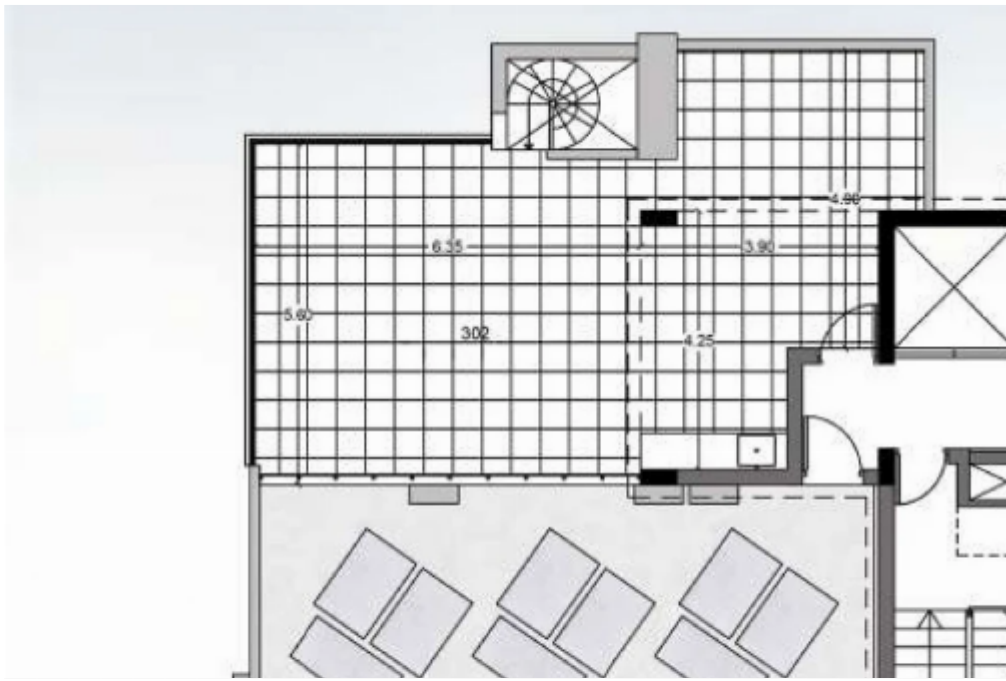

2 bedrooms, 89 sq.m.

Limassol, Panthea-Grammar-School-Agios-Athanasios-4105 ,
Cyprus

Offered at: € 450,000

Estate ID: 30665

Ref: J3074L545

Density: **0 %**

Available from: **2024-04-23**

Offered at: **450,000**

Type: **Penthouse**

This stunning penthouse, located on the 3rd floor, offers luxurious living spaces and breathtaking views. With a total area of 89 square meters, it features 2 spacious bedrooms and 2 modern bathrooms, ensuring comfort and privacy for its residents. Step outside onto the covered and open veranda, spanning 28 square meters, where you can enjoy the fresh air and soak in the panoramic vistas of the surrounding landscape. For those with a green thumb, there's a lush rooftop garden of 61 square meters, offering a serene oasis to unwind and connect with nature. Additional features include a storage room for keeping your belongings organized, a convenient lift for easy access to the penthouse, and...