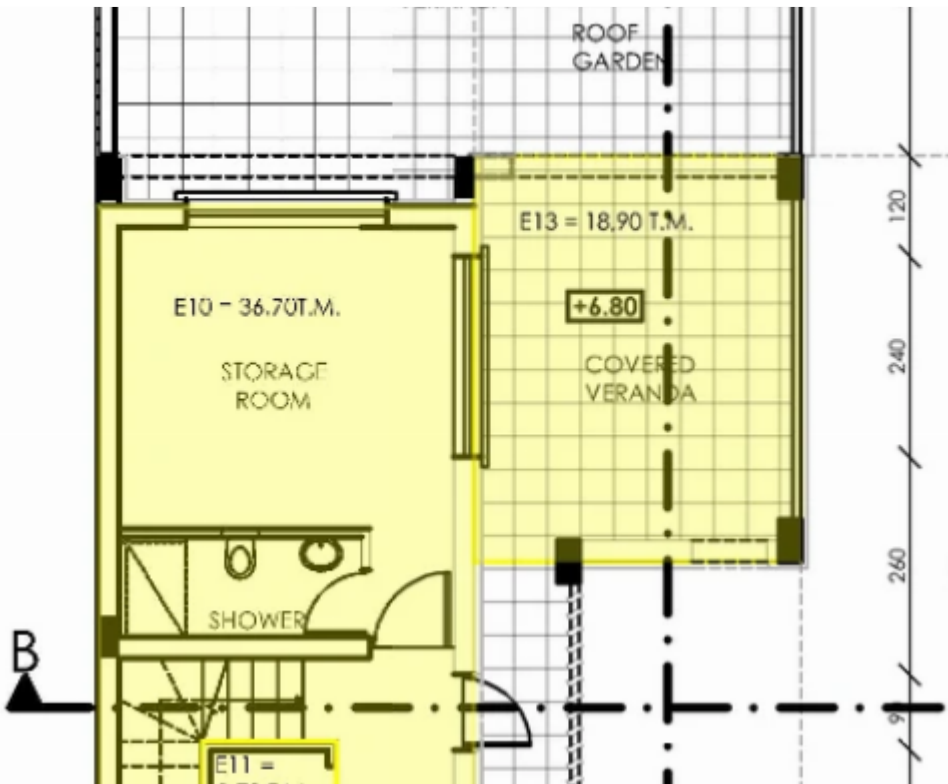

2 bedrooms, 197 sq.m.

Limassol, Primary-School-Agios-Athanasios-4106 , Cyprus

Offered at: € 590,000

Estate ID: 30717

Ref: J3043L511

Density: **0 %**

Available from: **2024-04-23**

Offered at: **590,000**

Type: **Penthouse**

Penthouse 201 - 3,4th floor Welcome to Owl Residence, a remarkable boutique brand new building offering an exclusive opportunity to own one of the two spacious apartments available. Nestled in the highly sought-after area of Agios Athanasios in Limassol, this property showcases luxurious living at its finest. Designed to provide maximum comfort and style, each apartment spans two floors, ensuring ample space for you and your family. The first option is a stunning penthouse boasting a roof garden, perfect for enjoying panoramic views of the surrounding neighborhood. The second apartment is situated on the ground floor and features a private garden, allowing you to create your own serene o...