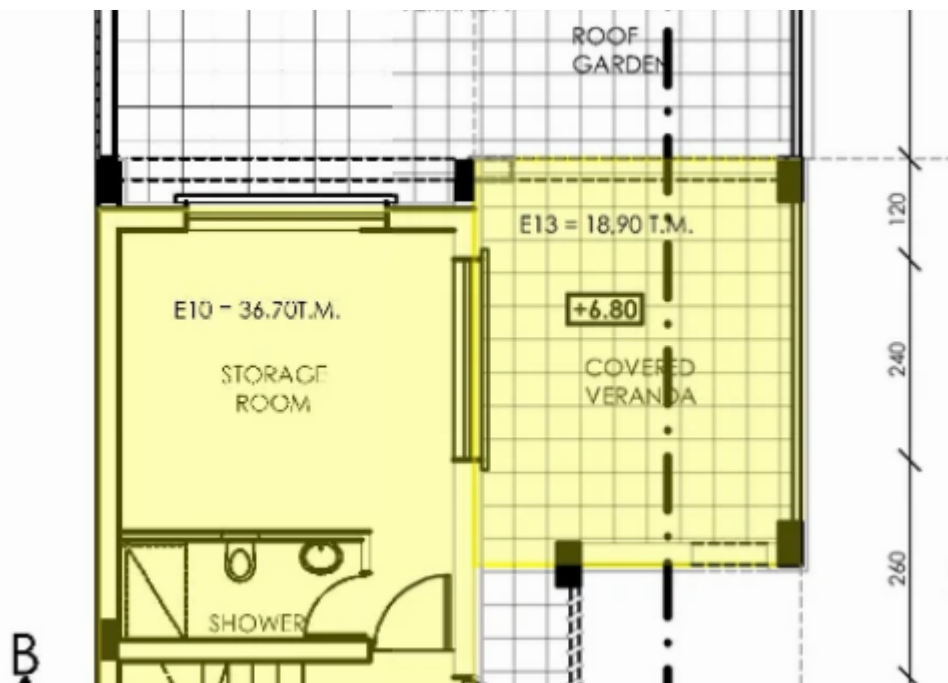

2 bedrooms, 197 sq.m.

Limassol, Primary-School-Agios-Athanasios-4106 , Cyprus

Offered at: € 590,000

Estate ID: 30717

Ref: J3043L511

Density: **0 %**

Available from: **2024-04-23**

Offered at: **590,000**

Type: **Penthouse**

Penthouse 201 - 3,4th floor Welcome to Owl Residence, a remarkable boutique brand new building offering an exclusive opportunity to own one of the two spacious apartments available. Nestled in the highly sought-after area of Agios Athanasios in Limassol, this property showcases luxurious living at its finest. Designed to provide maximum comfort and style, each apartment spans two floors, ensuring ample space for you and your family. The first option is a stunning penthouse boasting a roof garden, perfect for enjoying panoramic views of the surrounding neighborhood. The second apartment is situated on the ground floor and features a private garden, allowing you to create your own serene o...