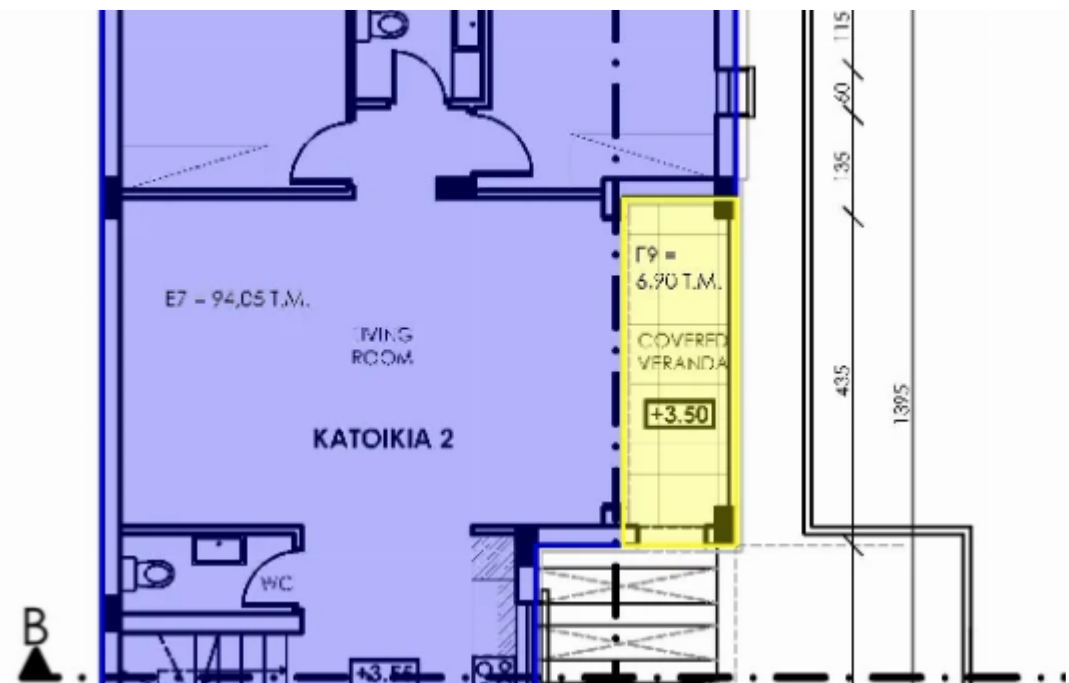

2 bedrooms, 197 sq.m.

Limassol, Primary-School-Agios-Athanasios-4106 , Cyprus

Offered at: € 590,000

Estate ID: 30717

Ref: J3043L511

Density: **0 %**

Available from: **2024-04-23**

Offered at: **590,000**

Type: **Penthouse**

Penthouse 201 - 3,4th floor Welcome to Owl Residence, a remarkable boutique brand new building offering an exclusive opportunity to own one of the two spacious apartments available. Nestled in the highly sought-after area of Agios Athanasios in Limassol, this property showcases luxurious living at its finest. Designed to provide maximum comfort and style, each apartment spans two floors, ensuring ample space for you and your family. The first option is a stunning penthouse boasting a roof garden, perfect for enjoying panoramic views of the surrounding neighborhood. The second apartment is situated on the ground floor and features a private garden, allowing you to create your own serene o...