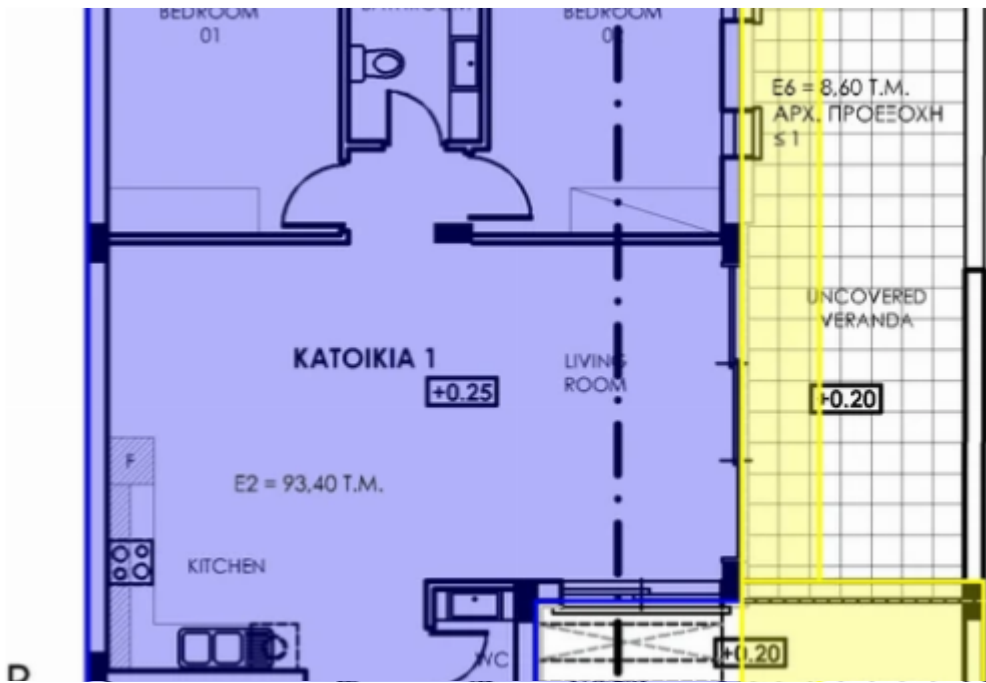

## 2 bedrooms, 263 sq.m.

Limassol, Primary-School-Agios-Athanasios-4106 , Cyprus

**Offered at:** € 590,000

**Estate ID:** 30718

**Ref:** J3043L510

NET internal area: **263**

Bathrooms: **2**

Bedrooms: **2**

Parking spaces: **1 cars**

Available from: **2024-04-23**

Offered at: **590,000**

Type: **Apartment**

Veranda: **8 m²**

Welcome to Owl Residence, a remarkable boutique brand new building offering an exclusive opportunity to own one of the two spacious apartments available. Nestled in the highly sought-after area of Agios Athanasios in Limassol, this property showcases luxurious living at its finest. Designed to provide maximum comfort and style, each apartment spans two floors, ensuring ample space for you and your family. The first option is a stunning penthouse boasting a roof garden, perfect for enjoying panoramic views of the surrounding neighborhood. The second apartment is situated on the ground floor and features a private garden, allowing you to create your own serene oasis. Both apartments have...