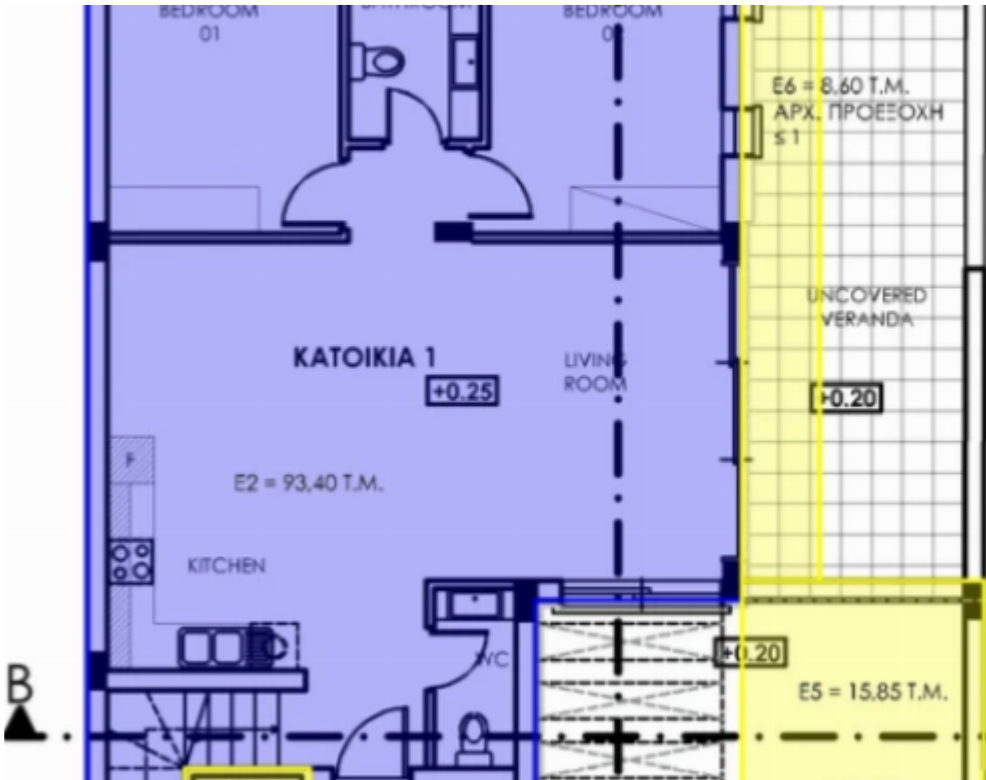

## 2 bedrooms, 263 sq.m.

Limassol, Primary-School-Agios-Athanasios-4106 , Cyprus

**Offered at:** € 590,000

**Estate ID:** 30718

**Ref:** J3043L510

NET internal area: **263**

Bathrooms: **2**

Bedrooms: **2**

Parking spaces: **1 cars**

Available from: **2024-04-23**

Offered at: **590,000**

Type: **Apartment**

Veranda: **8 m²**

Welcome to Owl Residence, a remarkable boutique brand new building offering an exclusive opportunity to own one of the two spacious apartments available. Nestled in the highly sought-after area of Agios Athanasios in Limassol, this property showcases luxurious living at its finest. Designed to provide maximum comfort and style, each apartment spans two floors, ensuring ample space for you and your family. The first option is a stunning penthouse boasting a roof garden, perfect for enjoying panoramic views of the surrounding neighborhood. The second apartment is situated on the ground floor and features a private garden, allowing you to create your own serene oasis. Both apartments have...