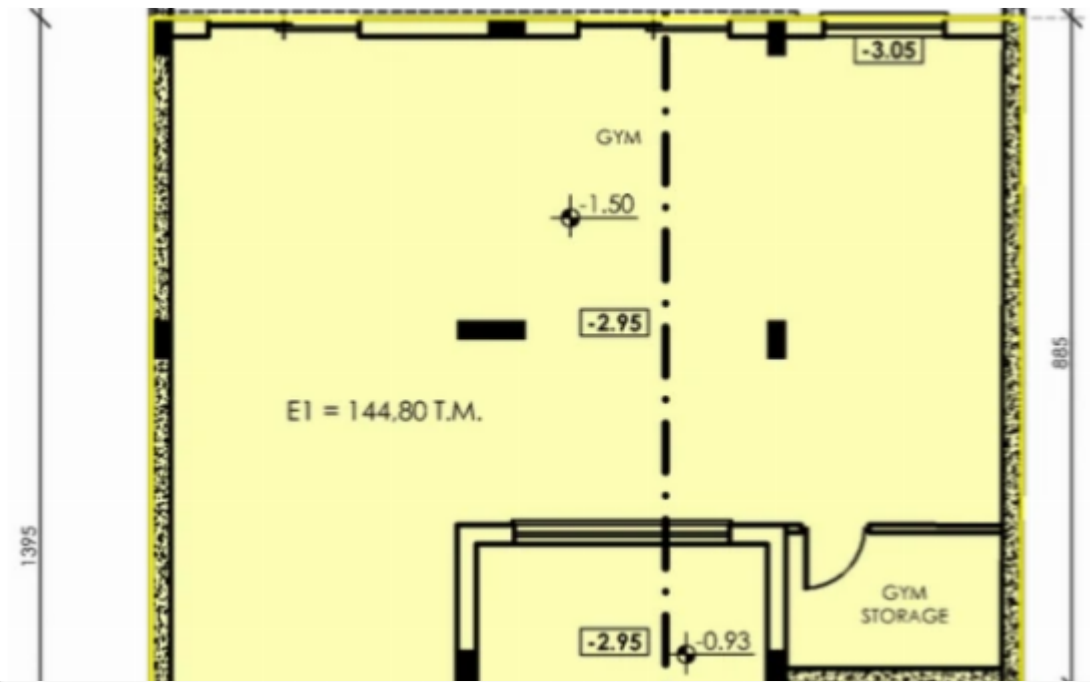

## 2 bedrooms, 263 sq.m.

Limassol, Primary-School-Agios-Athanasios-4106 , Cyprus

**Offered at:** € 590,000

**Estate ID:** 30718

**Ref:** J3043L510

NET internal area: **263**

Bathrooms: **2**

Bedrooms: **2**

Parking spaces: **1 cars**

Available from: **2024-04-23**

Offered at: **590,000**

Type: **Apartment**

Veranda: **8 m²**

Welcome to Owl Residence, a remarkable boutique brand new building offering an exclusive opportunity to own one of the two spacious apartments available. Nestled in the highly sought-after area of Agios Athanasios in Limassol, this property showcases luxurious living at its finest. Designed to provide maximum comfort and style, each apartment spans two floors, ensuring ample space for you and your family. The first option is a stunning penthouse boasting a roof garden, perfect for enjoying panoramic views of the surrounding neighborhood. The second apartment is situated on the ground floor and features a private garden, allowing you to create your own serene oasis. Both apartments have...