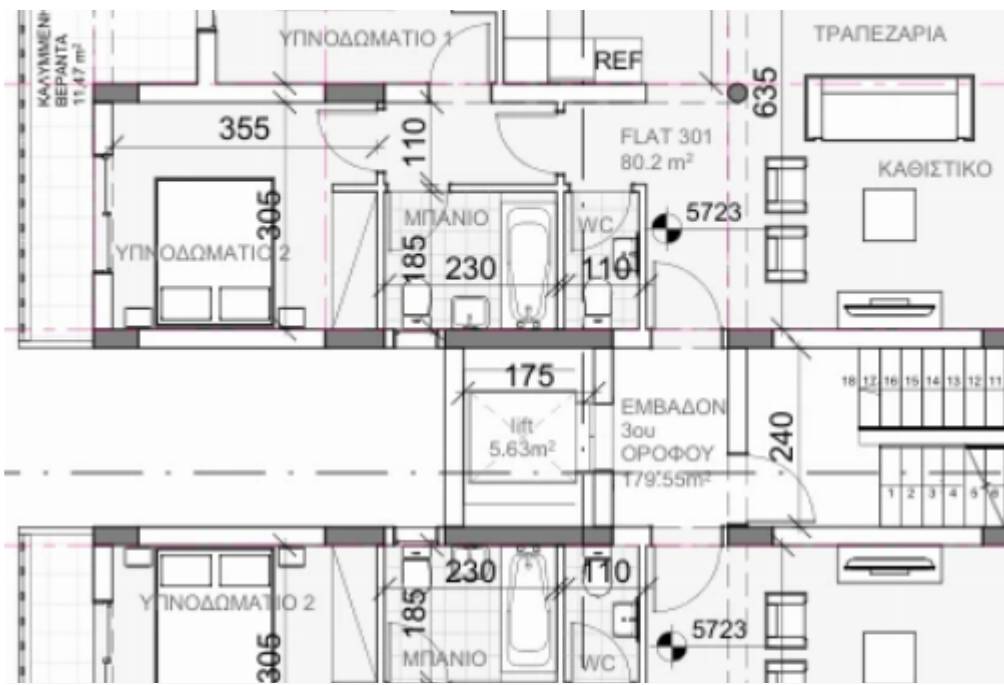

## 2 bedrooms, 118 sq.m.

Limassol, Apos-Andreas-3060 , Cyprus

**Offered at:** € 400,000

**Estate ID:** 30722

**Ref:** J3041L500

Density: **0 %**

Available from: **2024-04-23**

Offered at: **400,000**

Type: **Penthouse**

Apartment 301: Spacious 2-Bedroom Luxury Apartment Discover Apartment 301 at CHRISTINA COURT, a luxurious 2-bedroom apartment offering a total covered area of 118 sqm. This meticulously designed living space encompasses 80 sqm of comfortable living area, a 21 sqm veranda for outdoor enjoyment, and additional storage and parking spaces totaling 17 sqm. Step into a world of elegance and modern living as you explore Apartment 301.