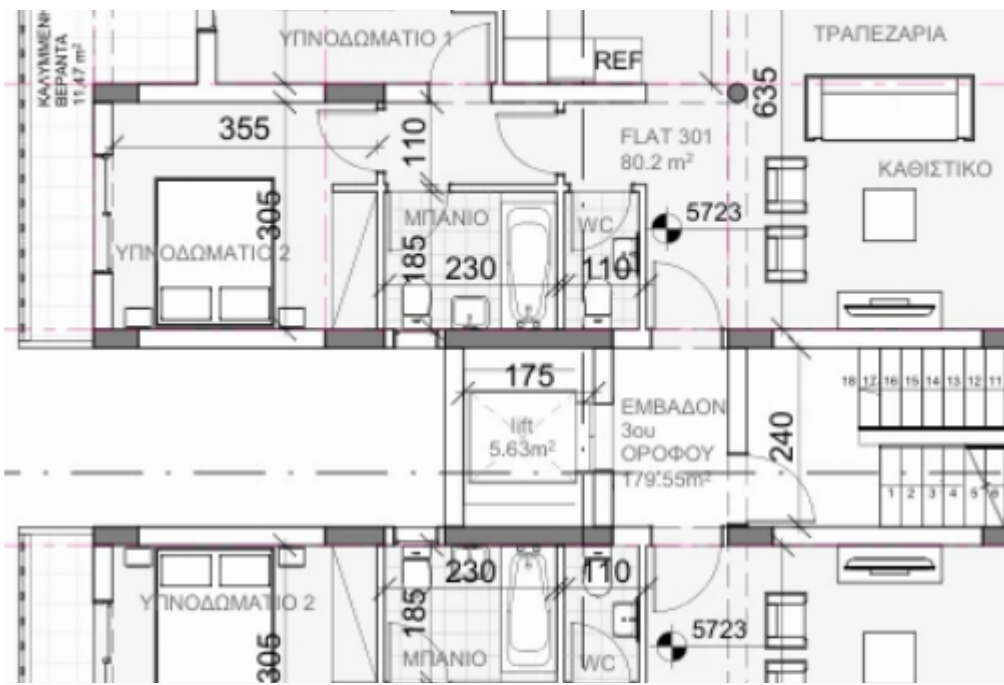

2 bedrooms, 118 sq.m.

Limassol, Apos-Andreas-3060 , Cyprus

Offered at: € 400,000

Estate ID: 30722

Ref: J3041L500

Density: **0 %**

Available from: **2024-04-23**

Offered at: **400,000**

Type: **Penthouse**

Apartment 301: Spacious 2-Bedroom Luxury Apartment Discover Apartment 301 at CHRISTINA COURT, a luxurious 2-bedroom apartment offering a total covered area of 118 sqm. This meticulously designed living space encompasses 80 sqm of comfortable living area, a 21 sqm veranda for outdoor enjoyment, and additional storage and parking spaces totaling 17 sqm. Step into a world of elegance and modern living as you explore Apartment 301.