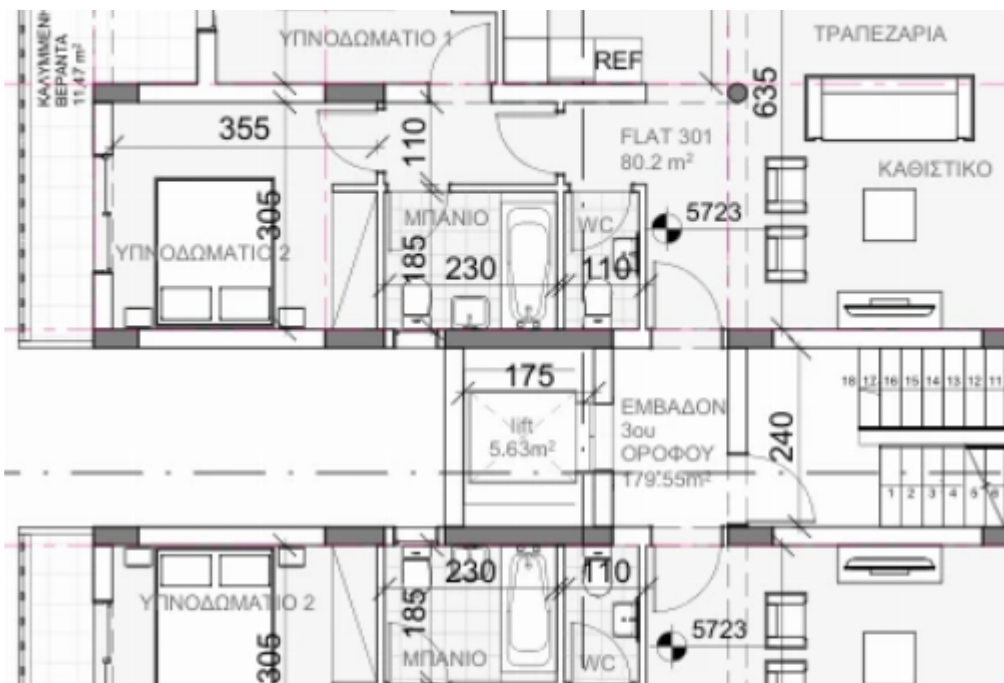

2 bedrooms, 118 sq.m.

Limassol, Apos-Andreas-3060 , Cyprus

Offered at: € 400,000

Estate ID: 30723

Ref: J3041L501

Density: **0 %**

Available from: **2024-04-23**

Offered at: **400,000**

Type: **Penthouse**

Apartment 302: Spacious 2-Bedroom Luxury Apartment Discover Apartment 302 at CHRISTINA COURT, a luxurious 2-bedroom apartment offering a total covered area of 118 sqm. This meticulously designed living space encompasses 80 sqm of comfortable living area, a 21 sqm veranda for outdoor enjoyment, and additional storage and parking spaces totaling 17 sqm. Step into a world of elegance and modern living as you explore Apartment 302.