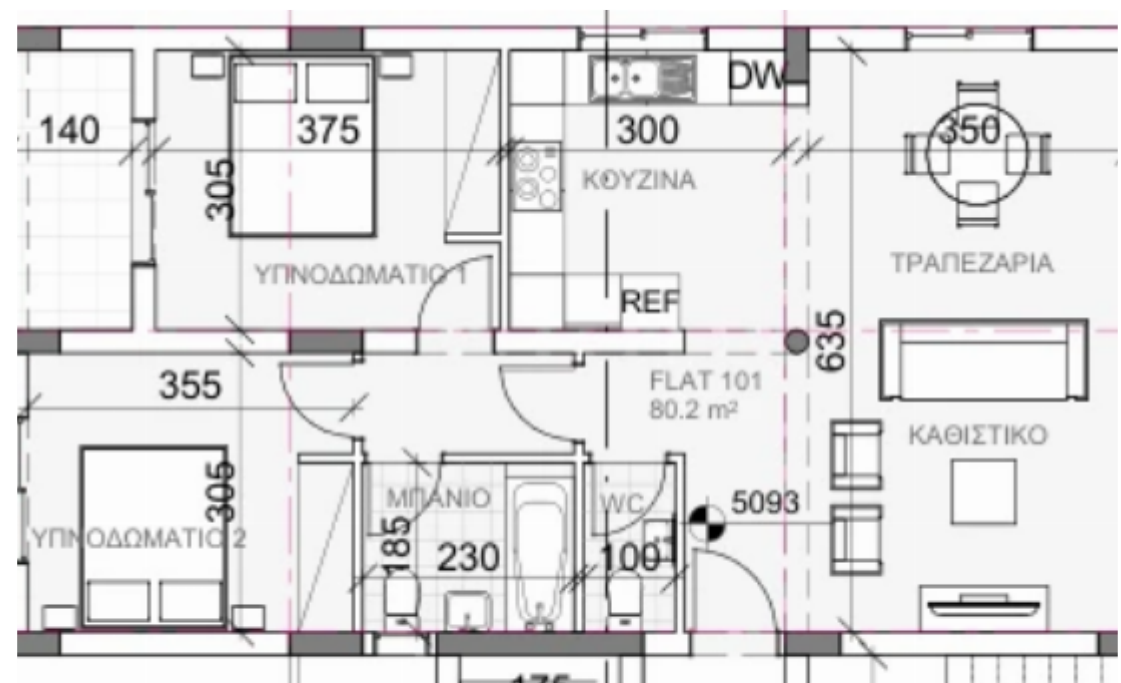

2 bedrooms, 118 sq.m.

Limassol, Apos-Andreas-3060 , Cyprus

Offered at: € 350,000

Estate ID: 30727

Ref: J3041L496

NET internal area: **118**

Bathrooms: **2**

Bedrooms: **2**

Parking spaces: **1 cars**

Available from: **2024-04-23**

Offered at: **350,000**

Type: **Apartment**

Veranda: **21 m²**

Apartment 101: Spacious 2-Bedroom Luxury Apartment Discover Apartment 101 at CHRISTINA COURT, a luxurious 2-bedroom apartment offering a total covered area of 118 sqm. This meticulously designed living space encompasses 80 sqm of comfortable living area, a 21 sqm veranda for outdoor enjoyment, and additional storage and parking spaces totaling 17 sqm. Step into a world of elegance and modern living as you explore Apartment 101.

The thoughtfully designed floor plan provides ample space for relaxation, entertainment, and creating cherished memories with loved ones. The two well-appointed bedrooms offer privacy and tranquility, while the spacious living area serves as the heart of the home, p...