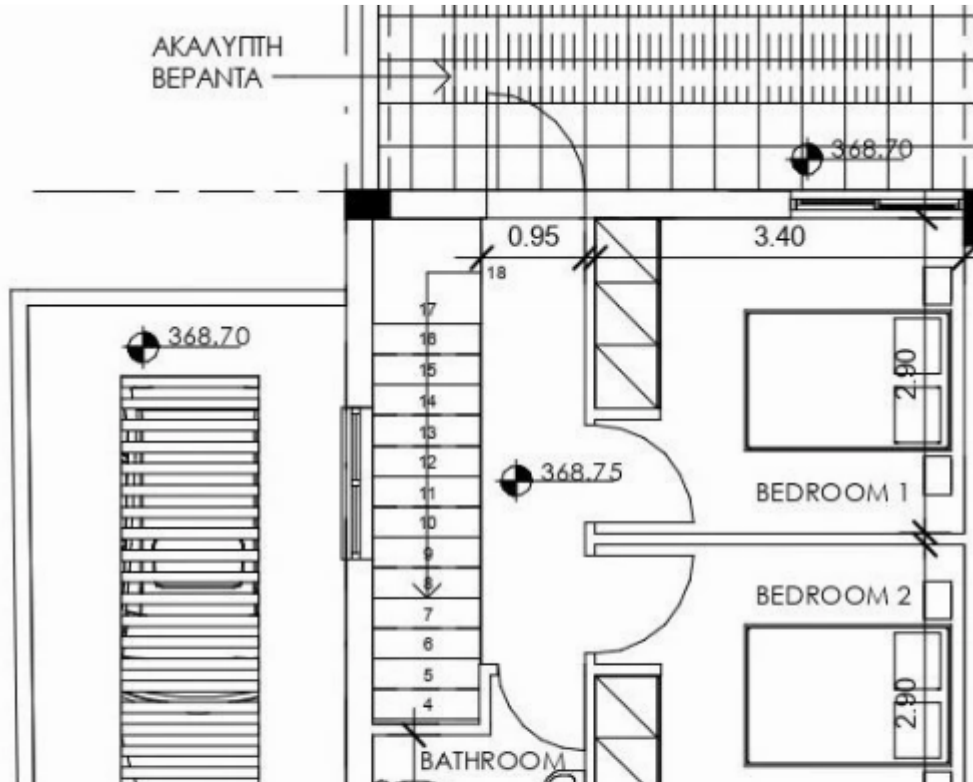

## 3 bedrooms, 142 sq.m.

Limassol, Prastio-4601 , Cyprus

**Offered at:** € 355,000

**Estate ID:** 30729

**Ref:** J3039L494

NET internal area: **142**

Bathrooms: **3**

Bedrooms: **3**

Parking spaces: **1 cars**

Available from: **2024-04-23**

Offered at: **355,000**

Type: **PrivateHouse**

House 1 in Prastio Area Discover the allure of House 1, a captivating detached property located in the prestigious Prastio Area. This spacious residence boasts three bedrooms and offers a generous covered area of 230 sqm, nestled on a land plot of 340 sqm. With a thoughtfully designed living area spanning 142 sqm, this house provides ample room for you to create your dream home. Embrace the perfect blend of elegance, comfort, and space in this remarkable property....