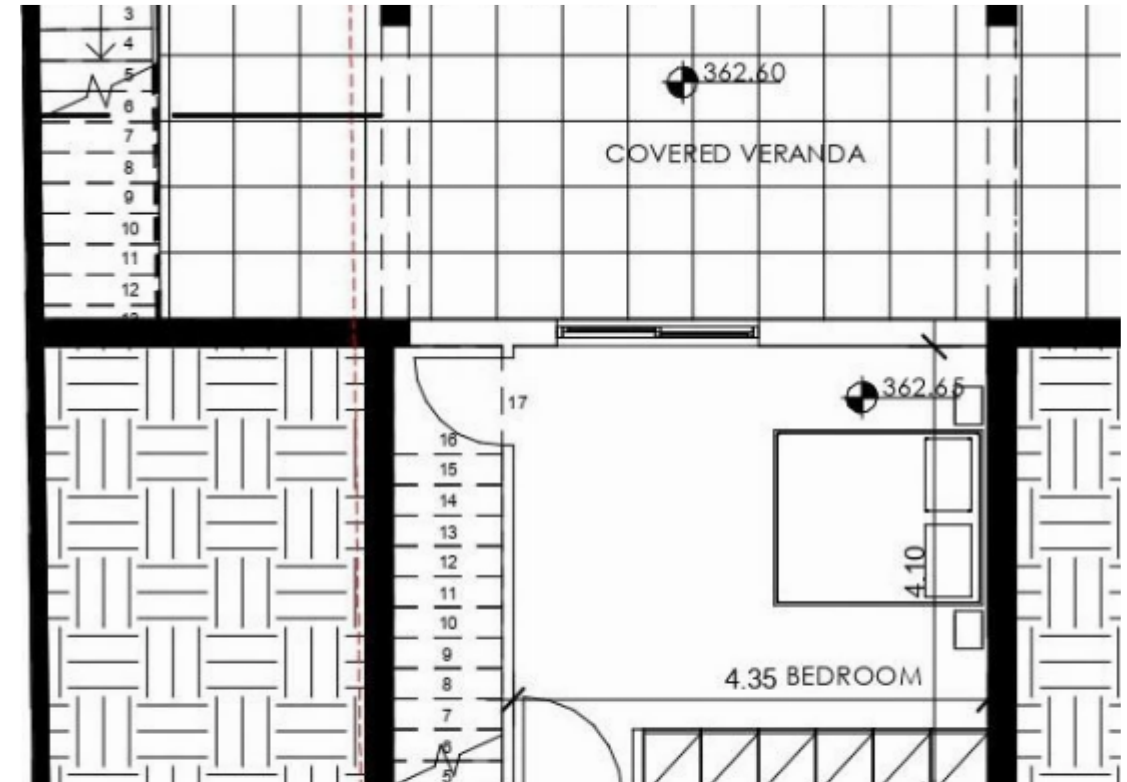

## 3 bedrooms, 142 sq.m.

Limassol, Prastio-4601 , Cyprus

**Offered at:** € 355,000

**Estate ID:** 30729

**Ref:** J3039L494

NET internal area: **142**

Bathrooms: **3**

Bedrooms: **3**

Parking spaces: **1 cars**

Available from: **2024-04-23**

Offered at: **355,000**

Type: **PrivateHouse**

House 1 in Prastio Area Discover the allure of House 1, a captivating detached property located in the prestigious Prastio Area. This spacious residence boasts three bedrooms and offers a generous covered area of 230 sqm, nestled on a land plot of 340 sqm. With a thoughtfully designed living area spanning 142 sqm, this house provides ample room for you to create your dream home. Embrace the perfect blend of elegance, comfort, and space in this remarkable property....