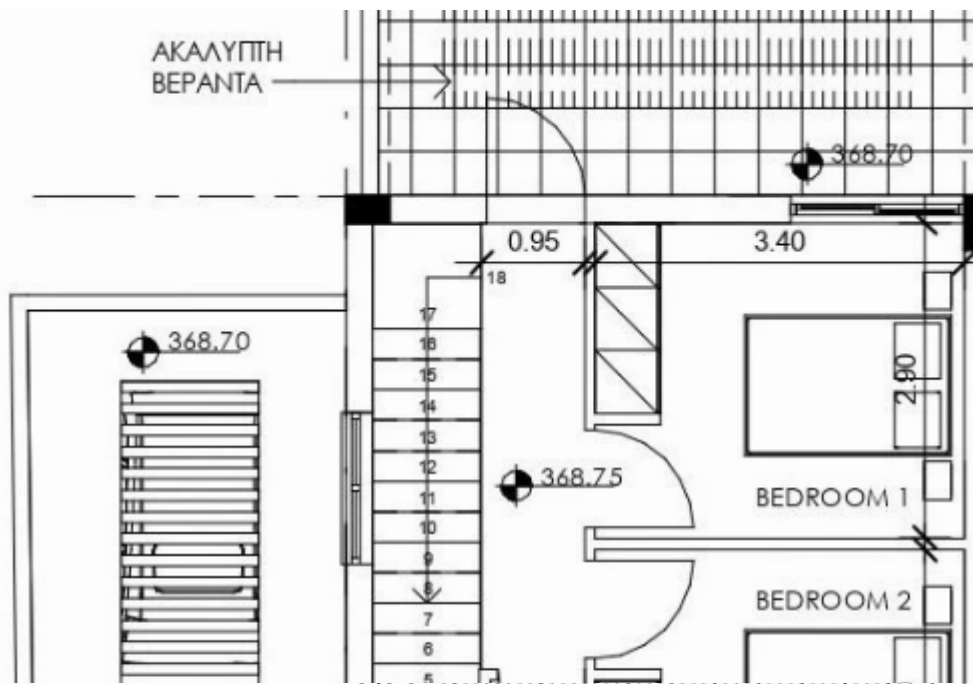

## 3 bedrooms, 142 sq.m.

Limassol, Prastio-4601 , Cyprus

**Offered at:** € 355,000

**Estate ID:** 30729

**Ref:** J3039L494

NET internal area: **142**

Bathrooms: **3**

Bedrooms: **3**

Parking spaces: **1 cars**

Available from: **2024-04-23**

Offered at: **355,000**

Type: **PrivateHouse**

House 1 in Prastio Area Discover the allure of House 1, a captivating detached property located in the prestigious Prastio Area. This spacious residence boasts three bedrooms and offers a generous covered area of 230 sqm, nestled on a land plot of 340 sqm. With a thoughtfully designed living area spanning 142 sqm, this house provides ample room for you to create your dream home. Embrace the perfect blend of elegance, comfort, and space in this remarkable property....