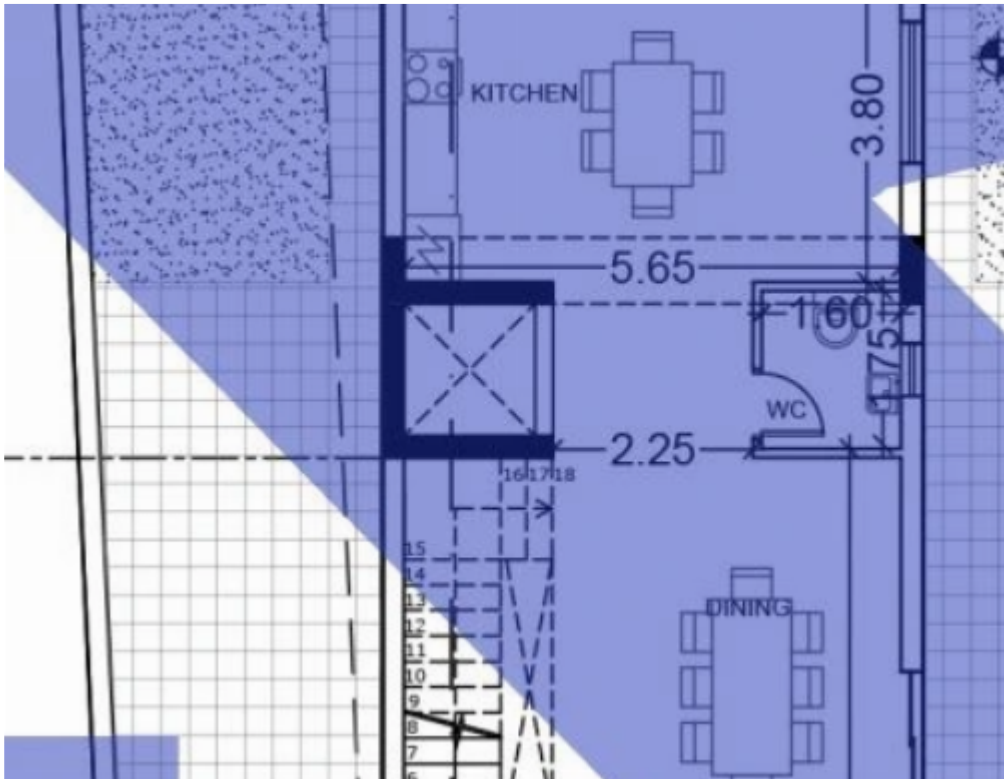

## 4 bedrooms, 263

Limassol, Panthea-Grammar-School-Agios-Athanasios-4105 ,  
Cyprus

**Offered at:** €795,000

**Estate ID:** 30759

**Ref:** J3021L466

NET internal area: **263**

Bathrooms: **3**

Bedrooms: **4**

Parking spaces: **2 cars**

Available from: **2024-04-23**

Offered at: **795,000**

Type: **PrivateHouse**

Welcome to Dreamy Residence House 1, an exquisite and captivating detached property that truly lives up to its name. This magnificent home offers an exceptional living experience, boasting a spacious design and meticulous attention to detail. Nestled on a desirable land plot spanning 332 square meters, this residence provides ample outdoor space for relaxation, recreation, and creating cherished memories. The covered areas of this architectural marvel encompass an impressive 338 square meters, ensuring an abundance of room for comfortable living and elegant entertaining. The interior living space spans a generous 263 square meters, providing a harmonious blend of functionality and aesthet...