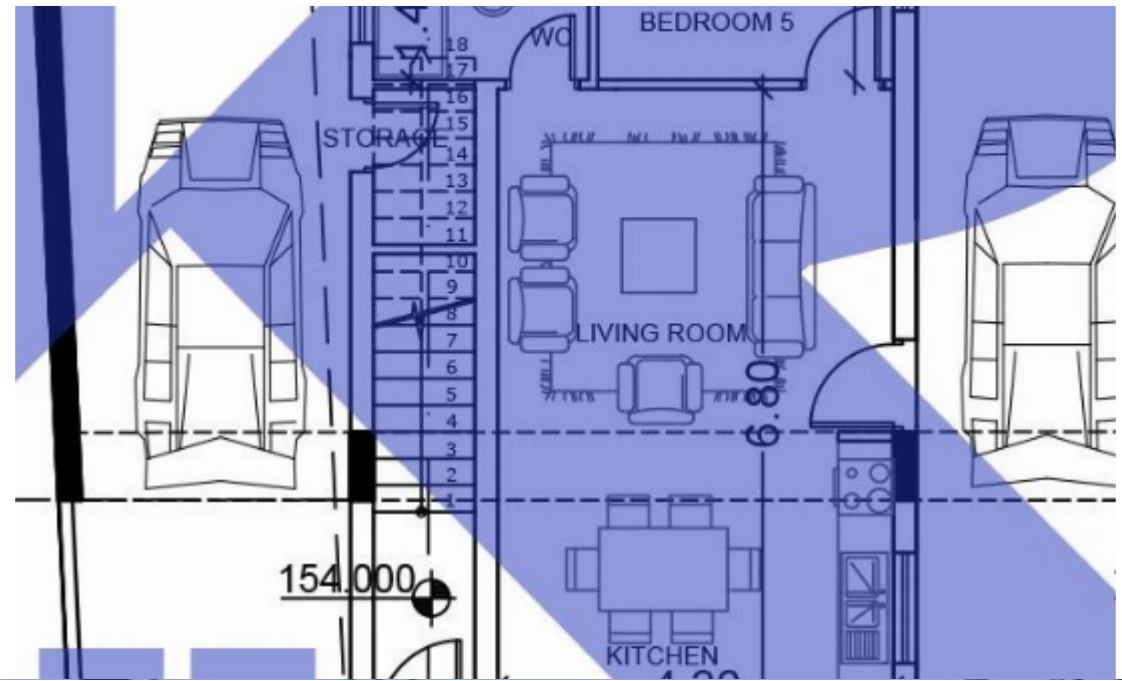

## 4 bedrooms, 263

Limassol, Panthea-Grammar-School-Agios-Athanasios-4105 ,  
Cyprus

**Offered at:** €795,000

**Estate ID:** 30759

**Ref:** J3021L466

NET internal area: **263**

Bathrooms: **3**

Bedrooms: **4**

Parking spaces: **2 cars**

Available from: **2024-04-23**

Offered at: **795,000**

Type: **PrivateHouse**

Welcome to Dreamy Residence House 1, an exquisite and captivating detached property that truly lives up to its name. This magnificent home offers an exceptional living experience, boasting a spacious design and meticulous attention to detail. Nestled on a desirable land plot spanning 332 square meters, this residence provides ample outdoor space for relaxation, recreation, and creating cherished memories. The covered areas of this architectural marvel encompass an impressive 338 square meters, ensuring an abundance of room for comfortable living and elegant entertaining. The interior living space spans a generous 263 square meters, providing a harmonious blend of functionality and aesthet...