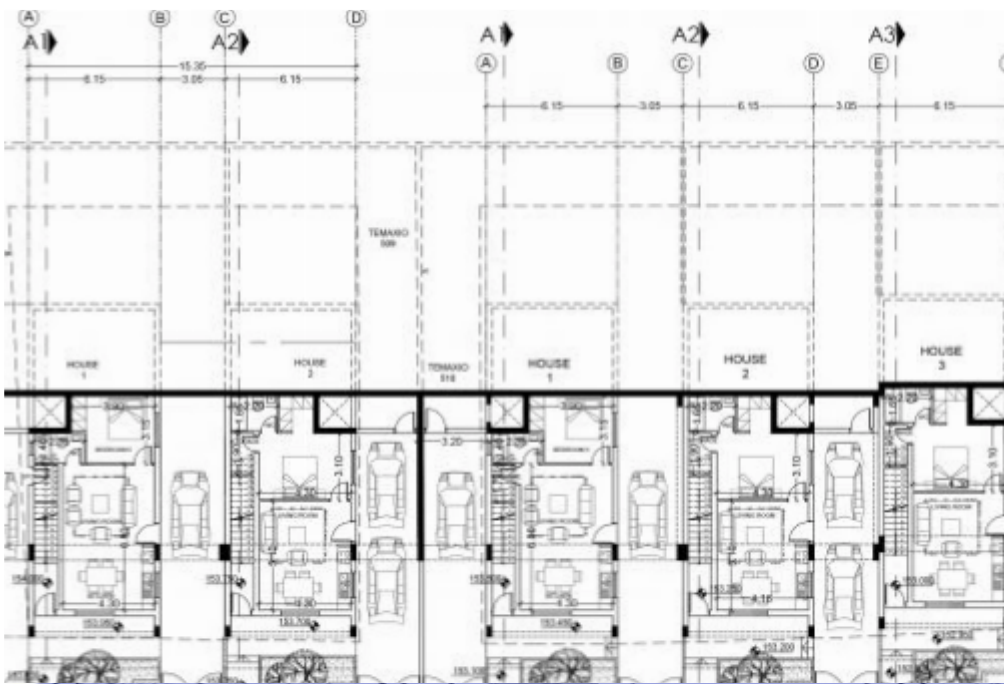

## 4 bedrooms, 263

Limassol, Panthea-Grammar-School-Agios-Athanasios-4105 ,  
Cyprus

**Offered at:** €795,000

**Estate ID:** 30759

**Ref:** J3021L466

NET internal area: **263**

Bathrooms: **3**

Bedrooms: **4**

Parking spaces: **2 cars**

Available from: **2024-04-23**

Offered at: **795,000**

Type: **PrivateHouse**

Welcome to Dreamy Residence House 1, an exquisite and captivating detached property that truly lives up to its name. This magnificent home offers an exceptional living experience, boasting a spacious design and meticulous attention to detail. Nestled on a desirable land plot spanning 332 square meters, this residence provides ample outdoor space for relaxation, recreation, and creating cherished memories. The covered areas of this architectural marvel encompass an impressive 338 square meters, ensuring an abundance of room for comfortable living and elegant entertaining. The interior living space spans a generous 263 square meters, providing a harmonious blend of functionality and aesthet...